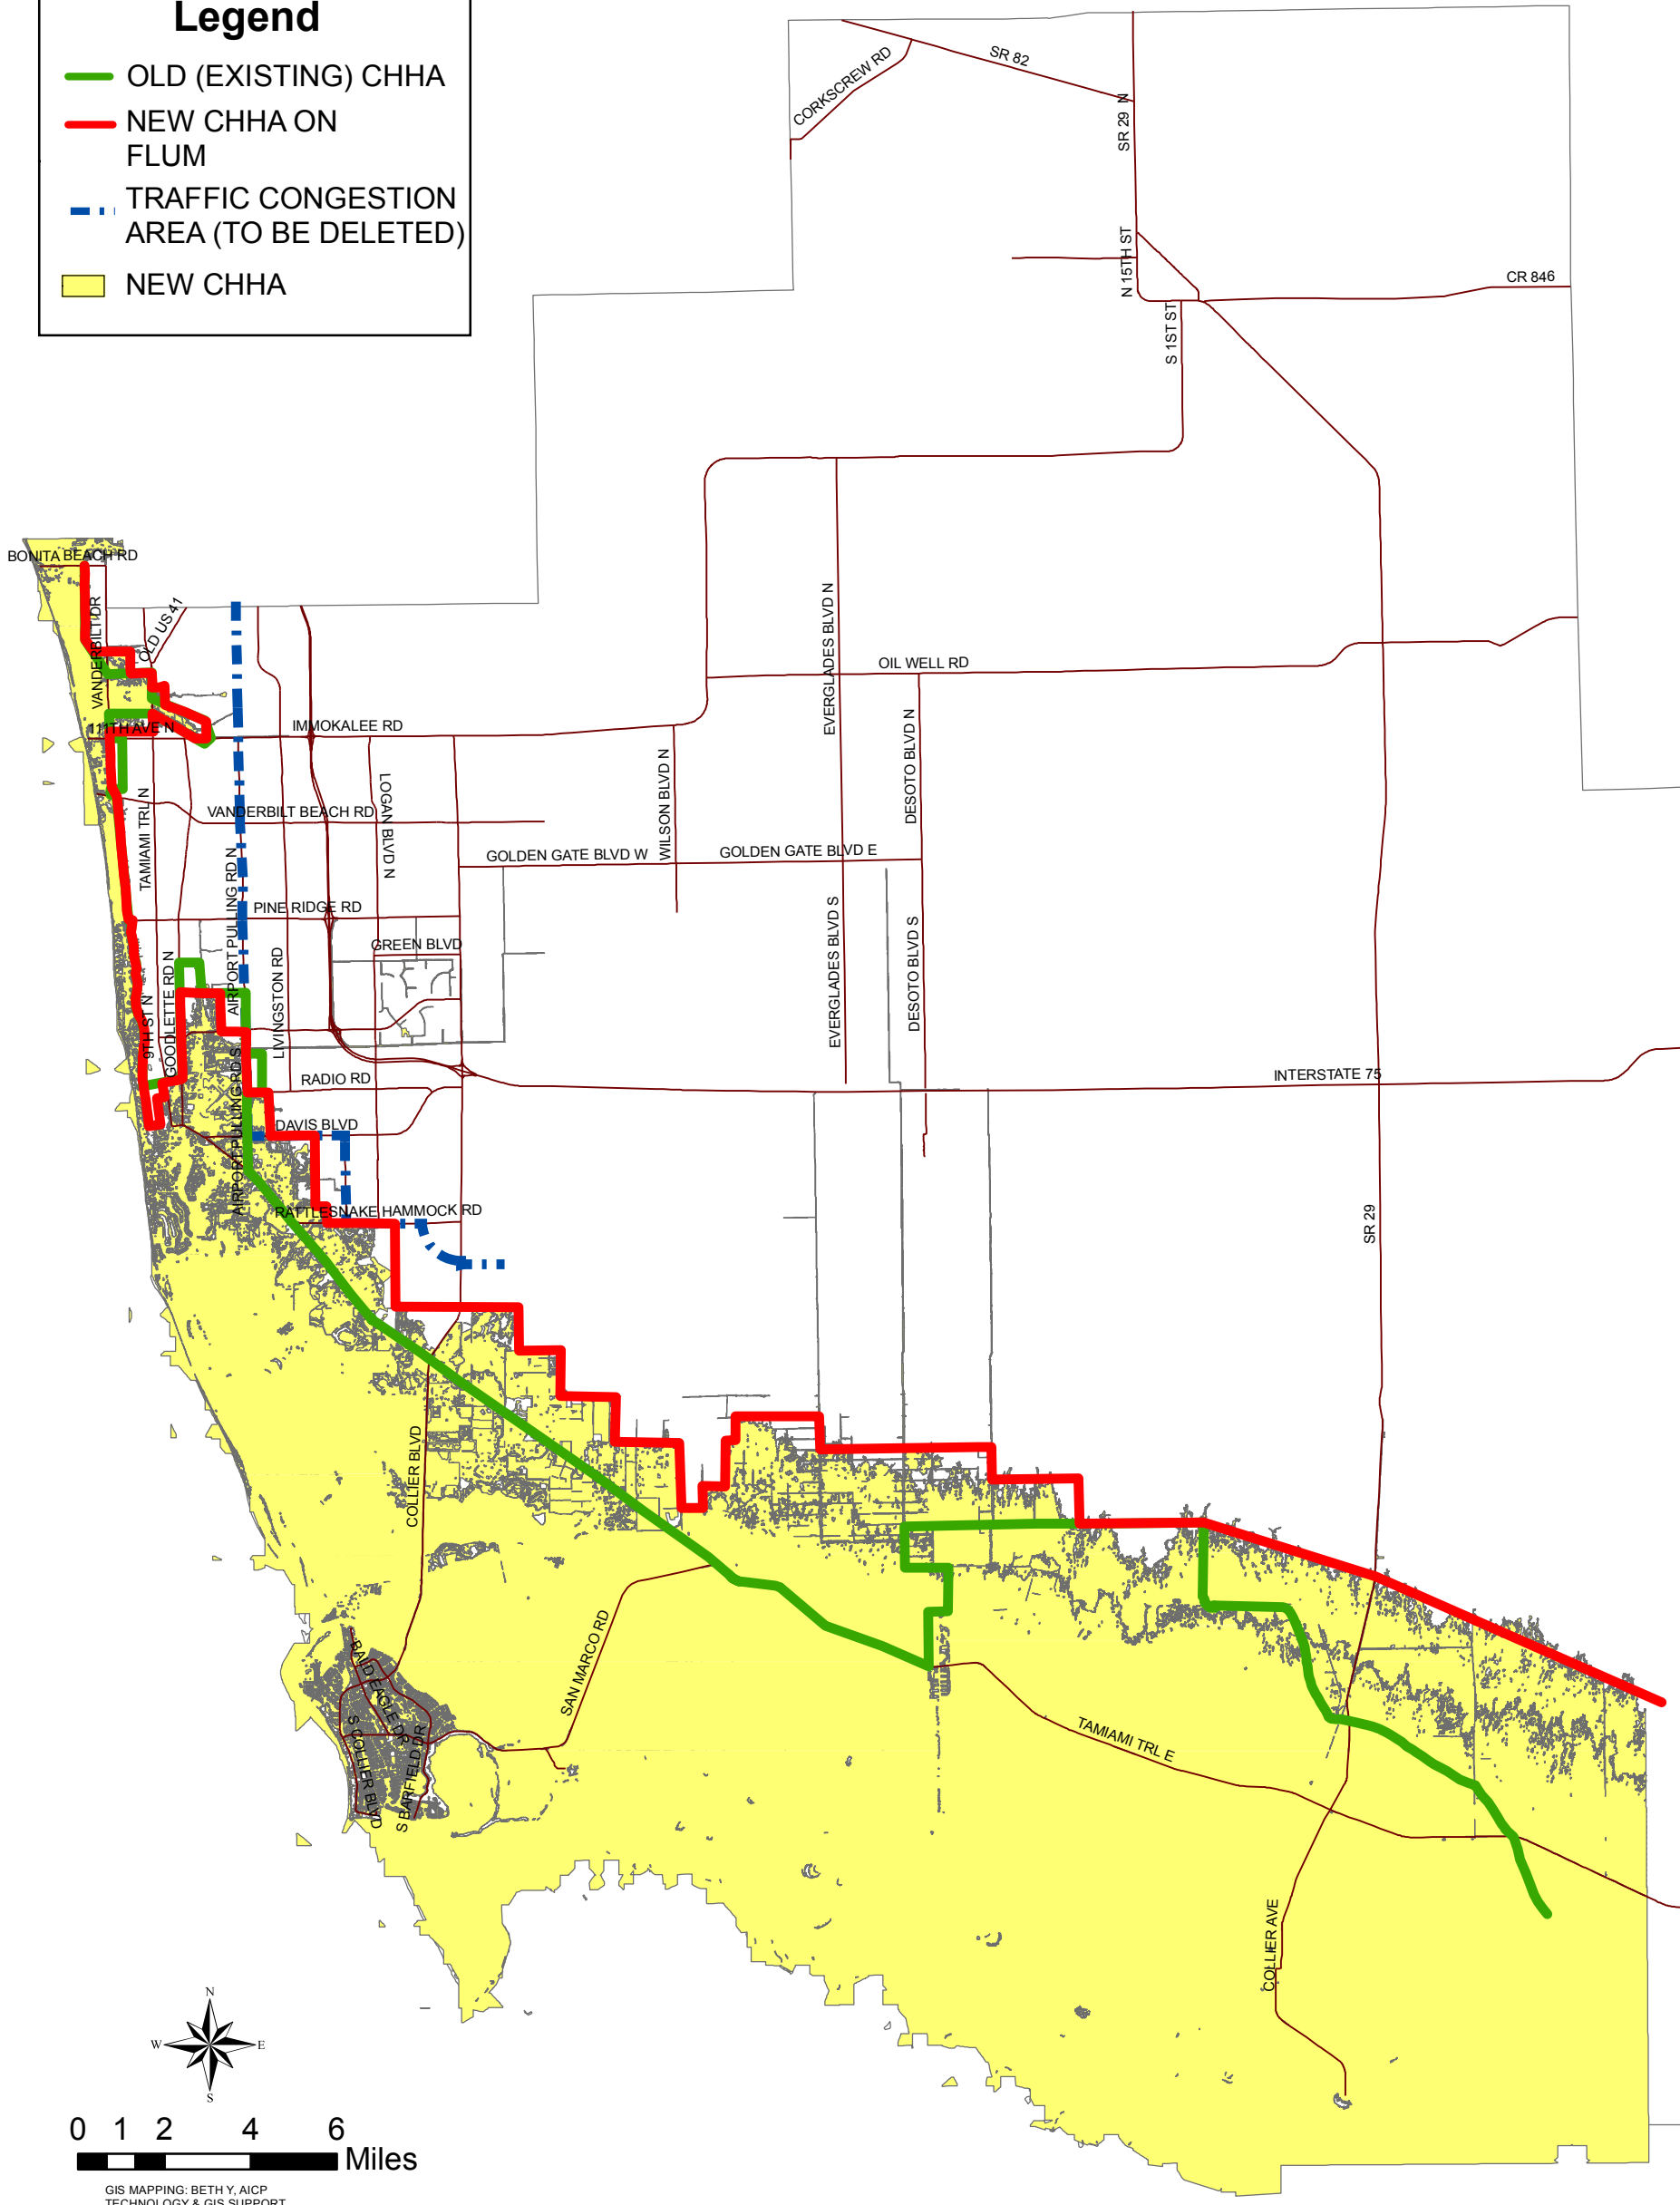

# EXHIBIT "A" COASTAL HIGH HAZARD AREA COMPARISON MAP

**Legend**

- OLD (EXISTING) CHHA
- NEW CHHA ON FLUM
- - - TRAFFIC CONGESTION AREA (TO BE DELETED)
- NEW CHHA

GIS MAPPING: BETH Y. AICP  
TECHNOLOGY & GIS SUPPORT  
FILE: G:\GIS\DATA\REQUEST\CHHA.MXD  
February 2012