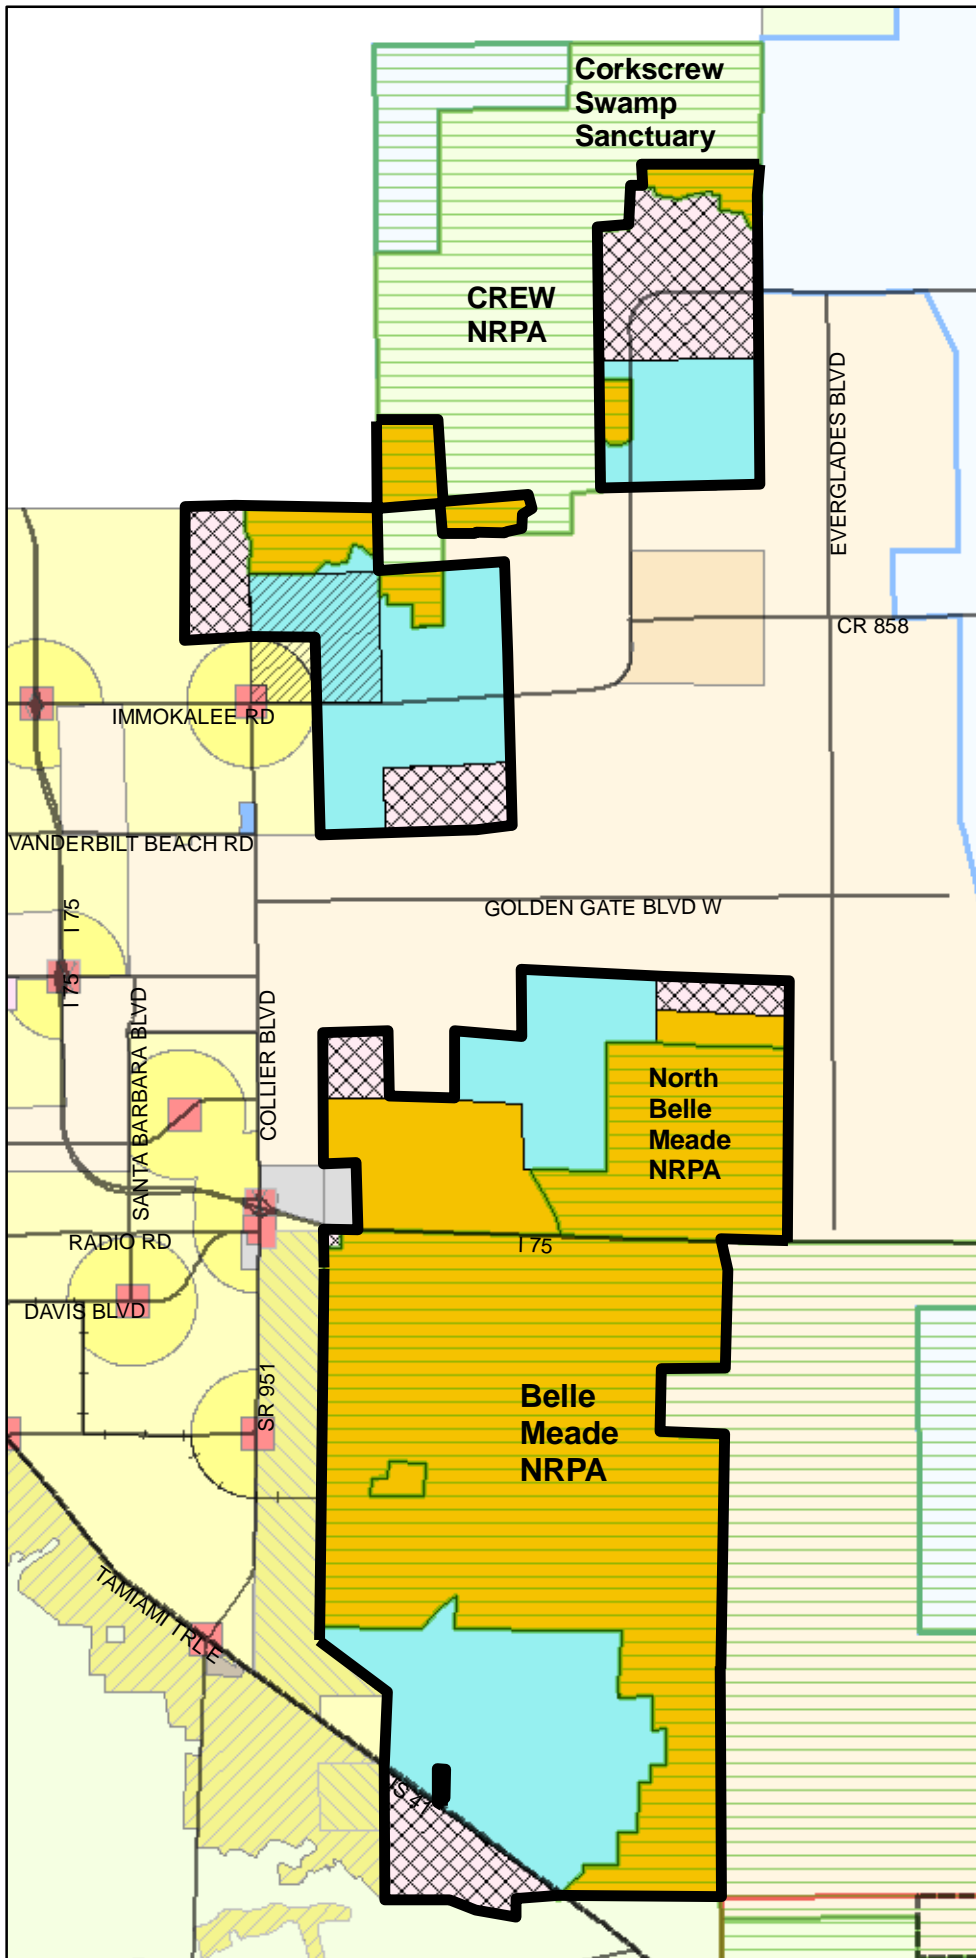

Rural Fringe Mixed Use District

Legend

-  Rural Fringe Mixed Use District
~ 73,222 acres
-  RF-Receiving
~ 22,020 acres
-  RF-Neutral
~ 9,667 acres
-  RF-Sending
~ 21,128 acres Private Ownership
~ 20,407 acres Public Ownership