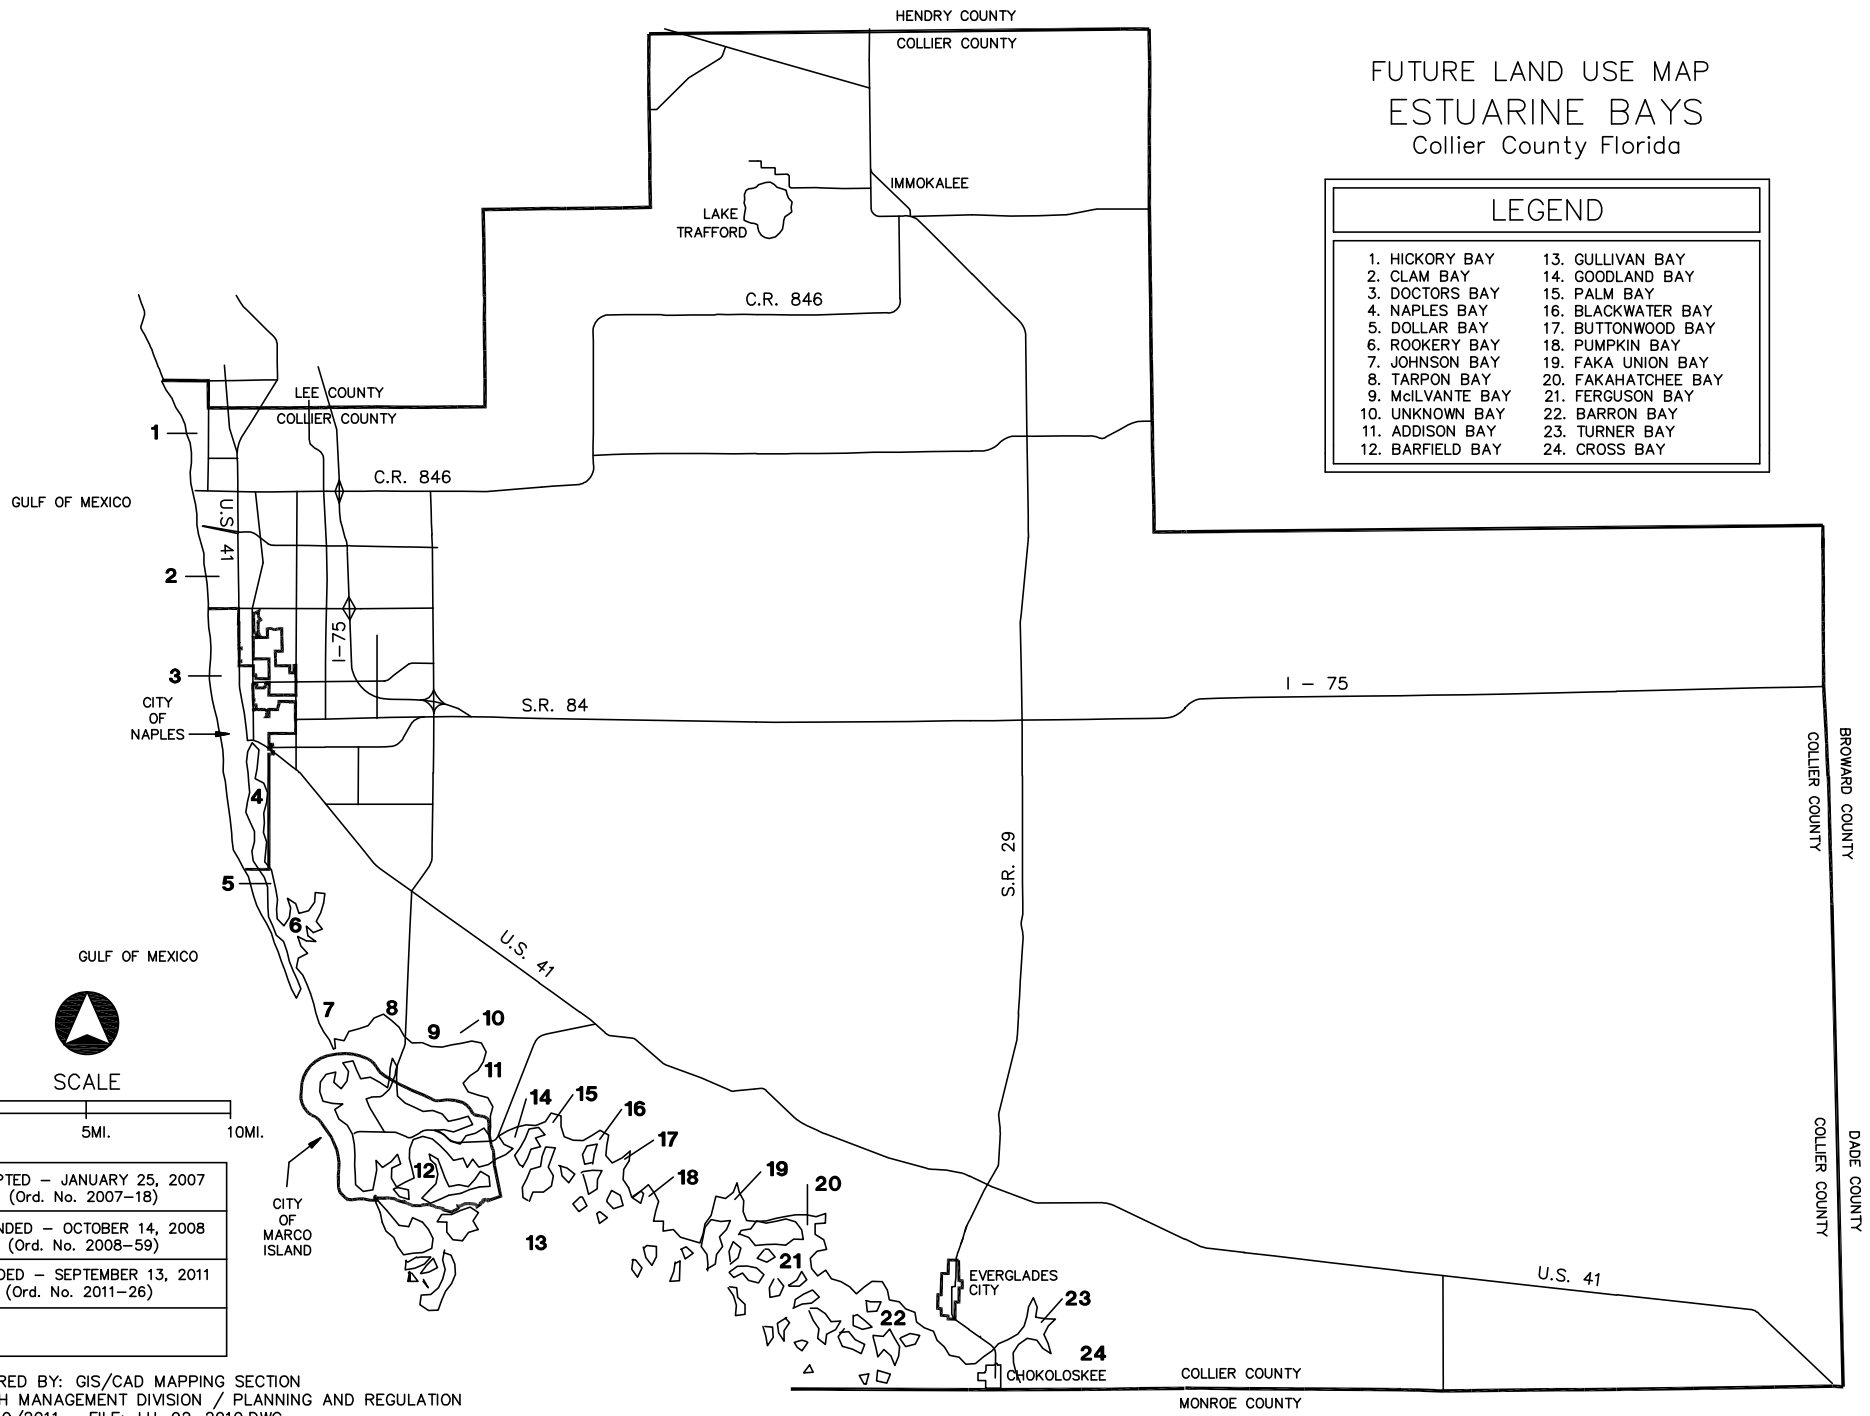

# FUTURE LAND USE MAP ESTUARINE BAYS Collier County Florida

LEGEND	
1. HICKORY BAY	13. GULLIVAN BAY
2. CLAM BAY	14. GOODLAND BAY
3. DOCTORS BAY	15. PALM BAY
4. NAPLES BAY	16. BLACKWATER BAY
5. DOLLAR BAY	17. BUTTWOOD BAY
6. ROOKERY BAY	18. PUMPKIN BAY
7. JOHNSON BAY	19. FAKA UNION BAY
8. TARPON BAY	20. FAKAHATCHEE BAY
9. McILVANTE BAY	21. FERGUSON BAY
10. UNKNOWN BAY	22. BARRON BAY
11. ADDISON BAY	23. TURNER BAY
12. BARFIELD BAY	24. CROSS BAY

SCALE

ADOPTED - JANUARY 25, 2007 (Ord. No. 2007-18)
AMENDED - OCTOBER 14, 2008 (Ord. No. 2008-59)
AMENDED - SEPTEMBER 13, 2011 (Ord. No. 2011-26)

PREPARED BY: GIS/CAD MAPPING SECTION  
GROWTH MANAGEMENT DIVISION / PLANNING AND REGULATION  
DATE: 9/2011    FILE: LU-92-2010.DWG