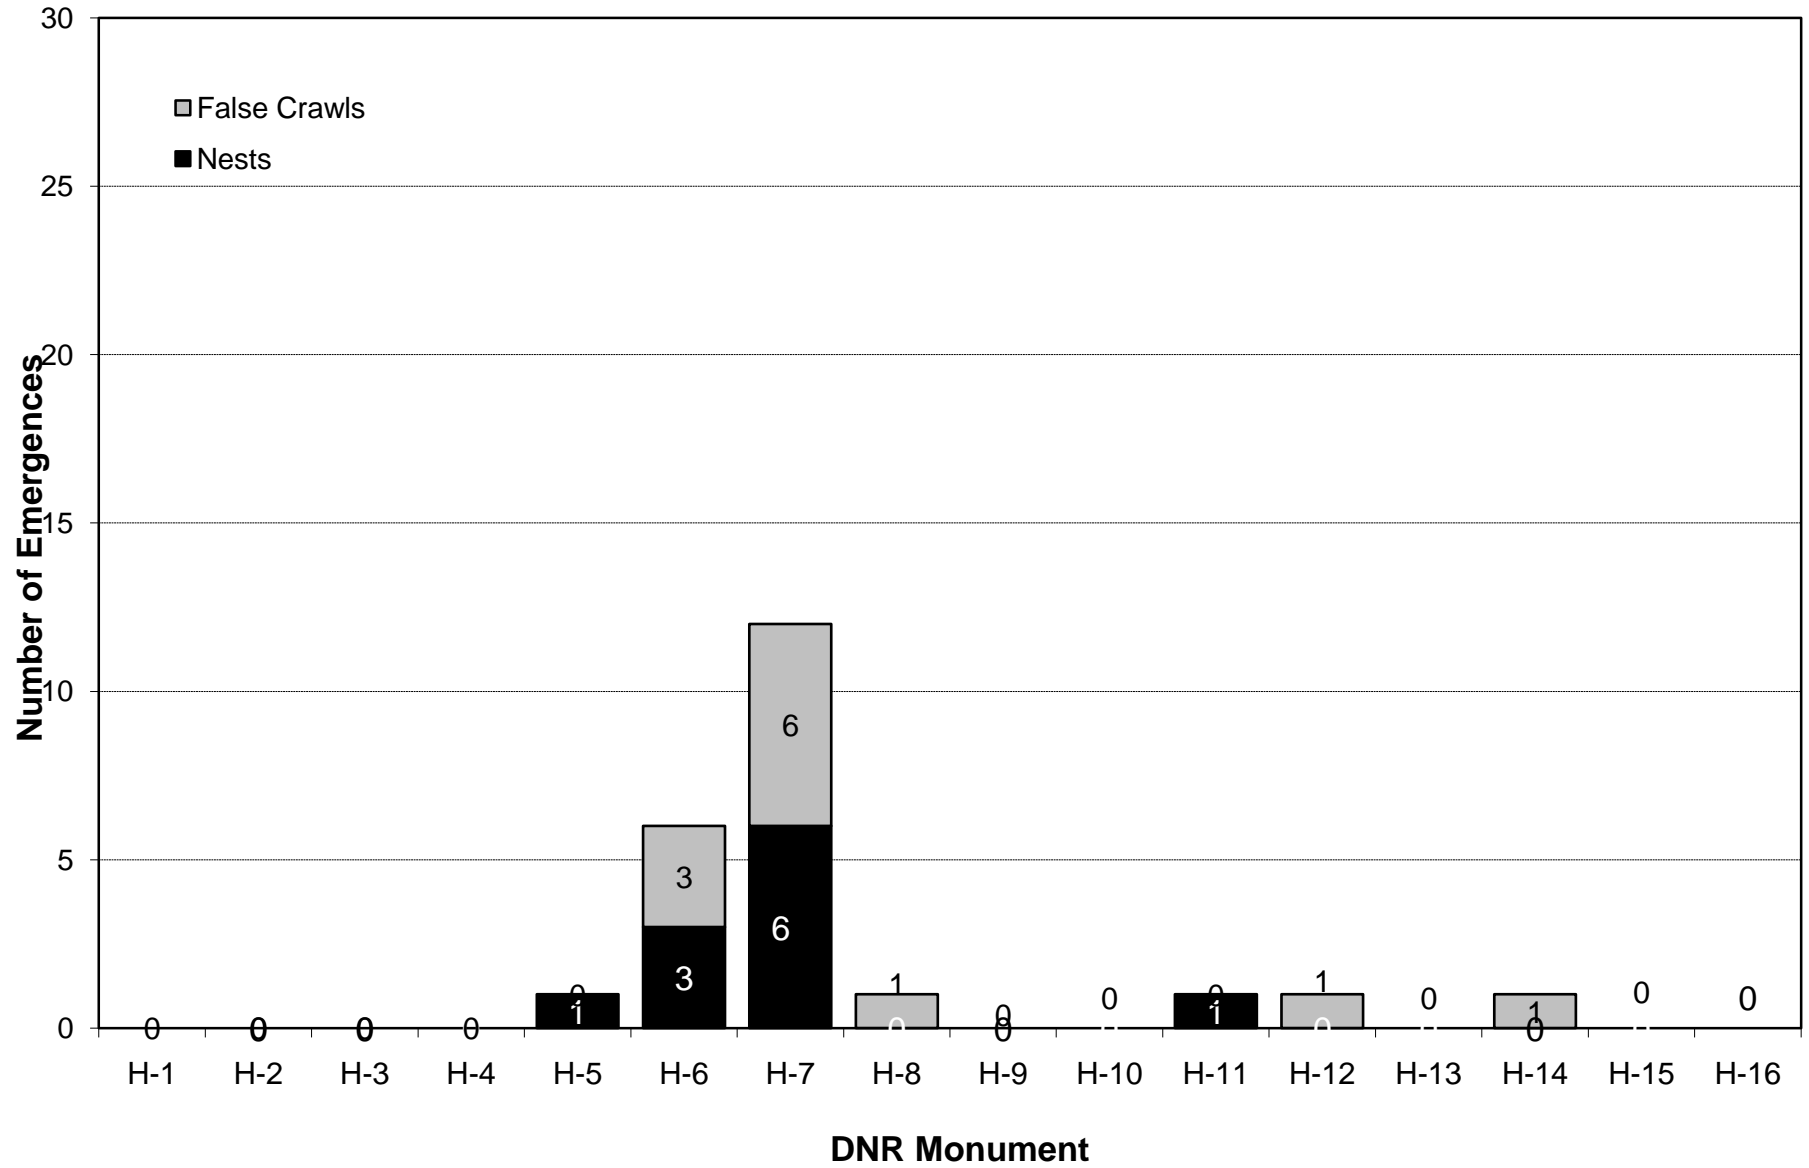

BAREFOOT BEACH NESTS AND FALSE CRAWLS, 2010

DELNOR-WIGGINS PASS STATE PARK NESTS AND FALSE CRAWLS, 2010

VANDERBILT BEACH NESTS AND FALSE CRAWLS, 2010

PARK SHORE BEACH NESTS AND FALSE CRAWLS, 2010

NAPLES BEACH NESTS AND FALSE CRAWLS, 2010

HIDEAWAY BEACH NESTS AND FALSE CRAWLS, 2010

MARCO ISLAND NESTS AND FALSE CRAWLS, 2010

SAND DOLLAR NESTS AND FALSE CRAWLS, 2010