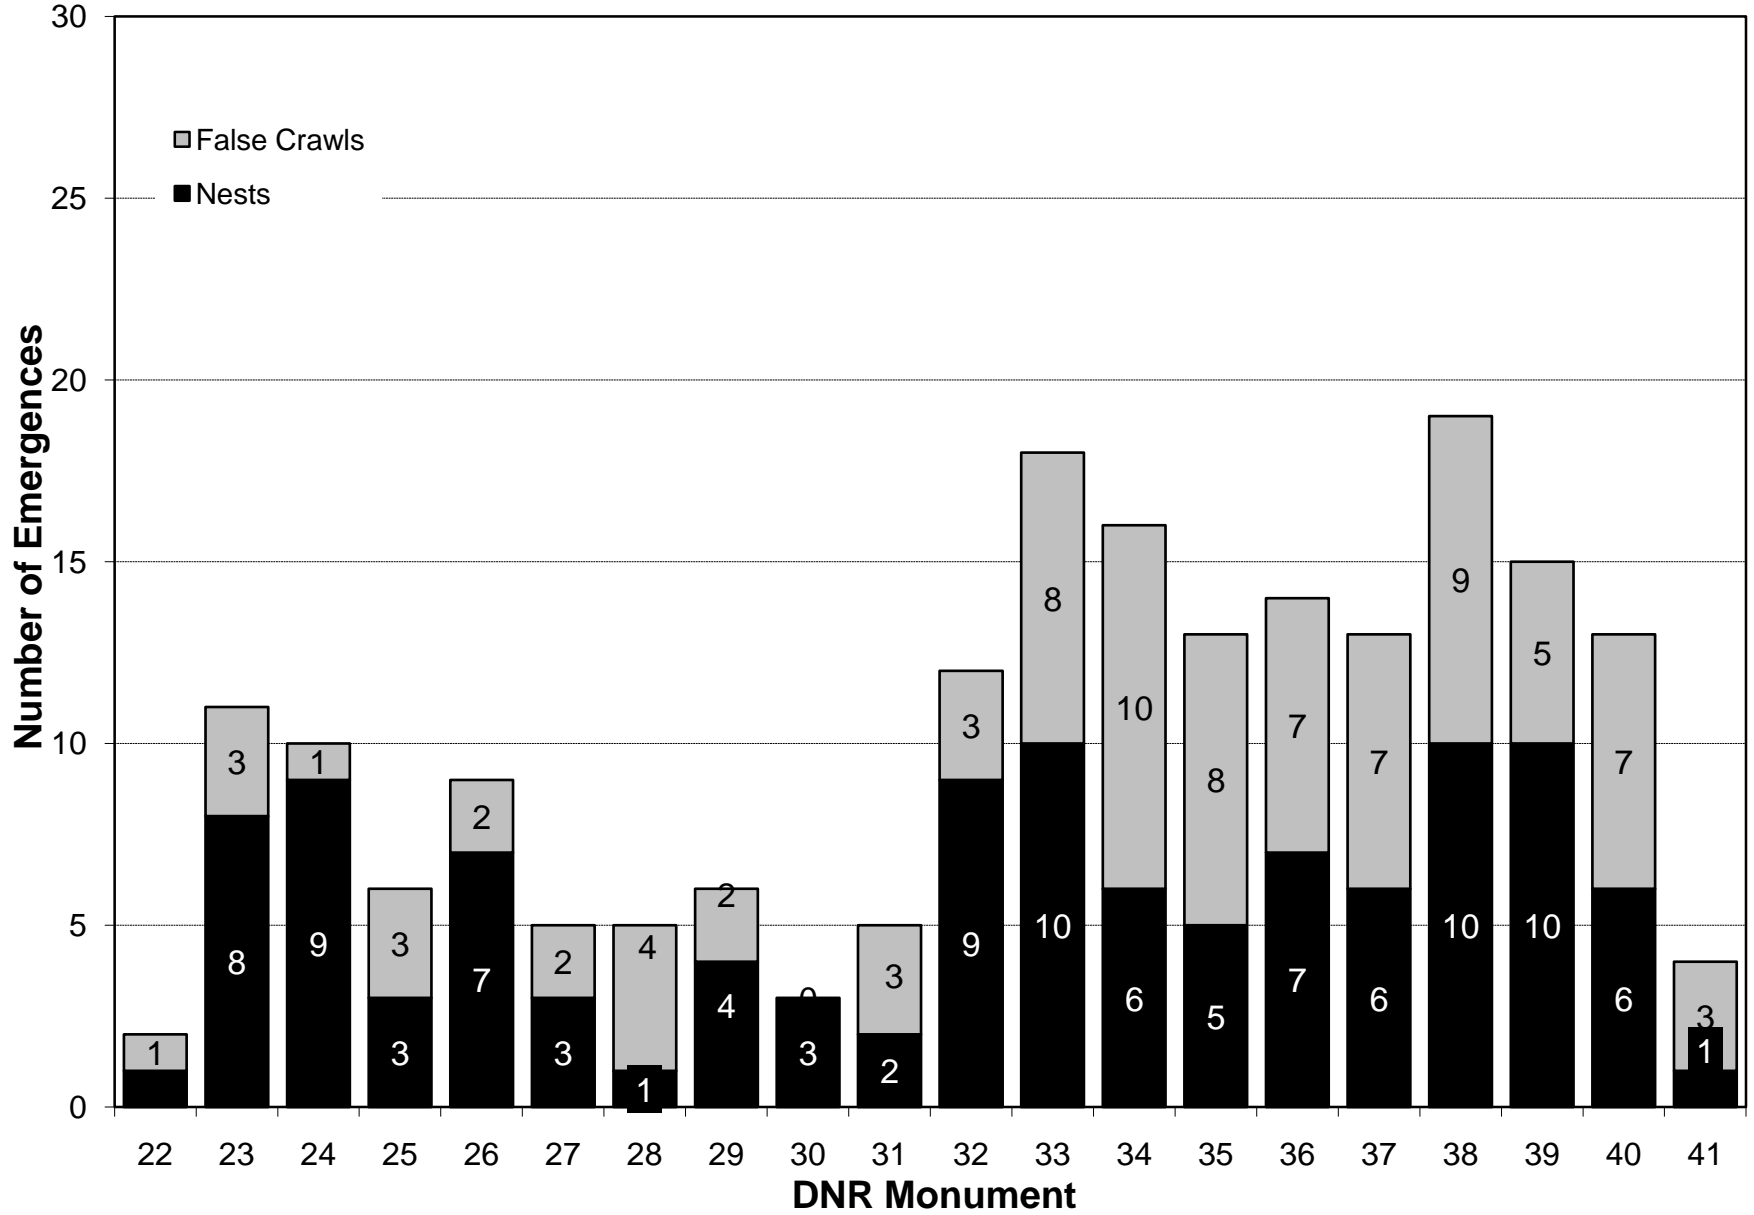

BAREFOOT BEACH NESTS AND FALSE CRAWLS, 2010

DELNOR-WIGGINS PASS STATE PARK NESTS AND FALSE CRAWLS, 2010

VANDERBILT BEACH NESTS AND FALSE CRAWLS, 2010

PARK SHORE BEACH NESTS AND FALSE CRAWLS, 2010

NAPLES BEACH NESTS AND FALSE CRAWLS, 2010

HIDEAWAY BEACH NESTS AND FALSE CRAWLS, 2010

MARCO ISLAND NESTS AND FALSE CRAWLS, 2010

SAND DOLLAR NESTS AND FALSE CRAWLS, 2010