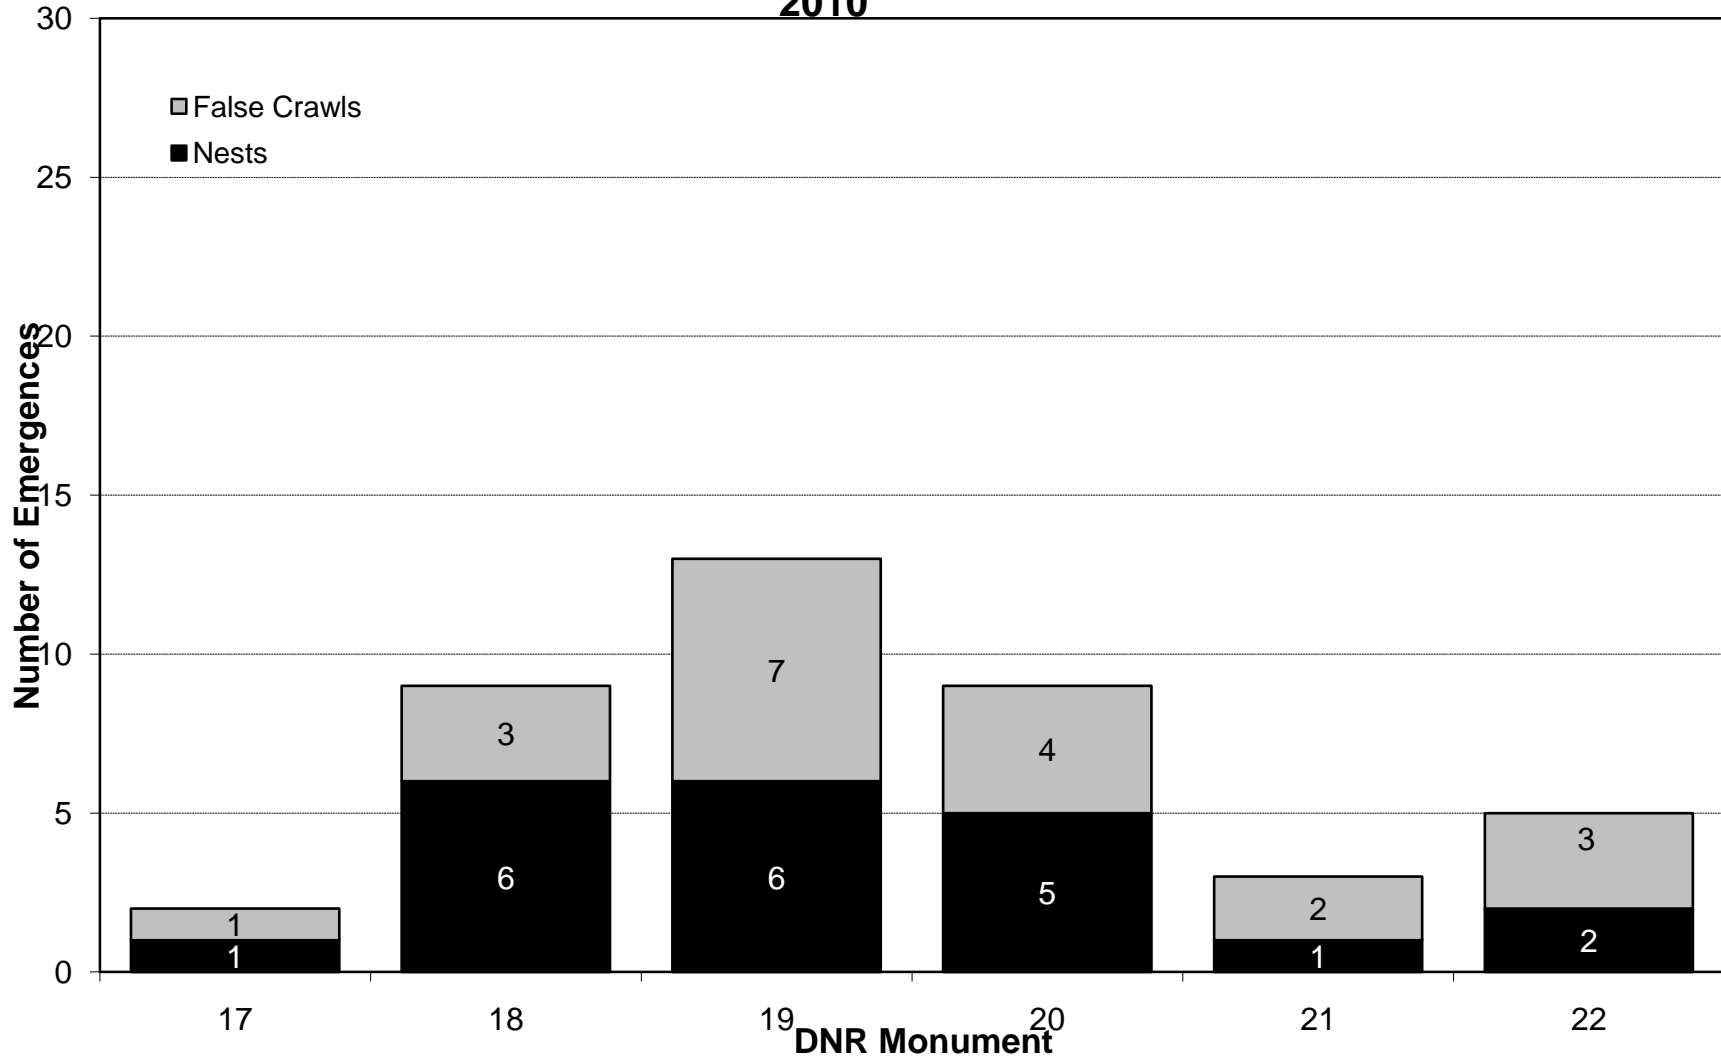

BAREFOOT BEACH NESTS AND FALSE CRAWLS, 2010

DELNOR-WIGGINS PASS STATE PARK NESTS AND FALSE CRAWLS, 2010

VANDERBILT BEACH NESTS AND FALSE CRAWLS, 2010

PARK SHORE BEACH NESTS AND FALSE CRAWLS, 2010

NAPLES BEACH NESTS AND FALSE CRAWLS, 2010

HIDEAWAY BEACH NESTS AND FALSE CRAWLS, 2010

MARCO ISLAND NESTS AND FALSE CRAWLS, 2010

SAND DOLLAR NESTS AND FALSE CRAWLS, 2010