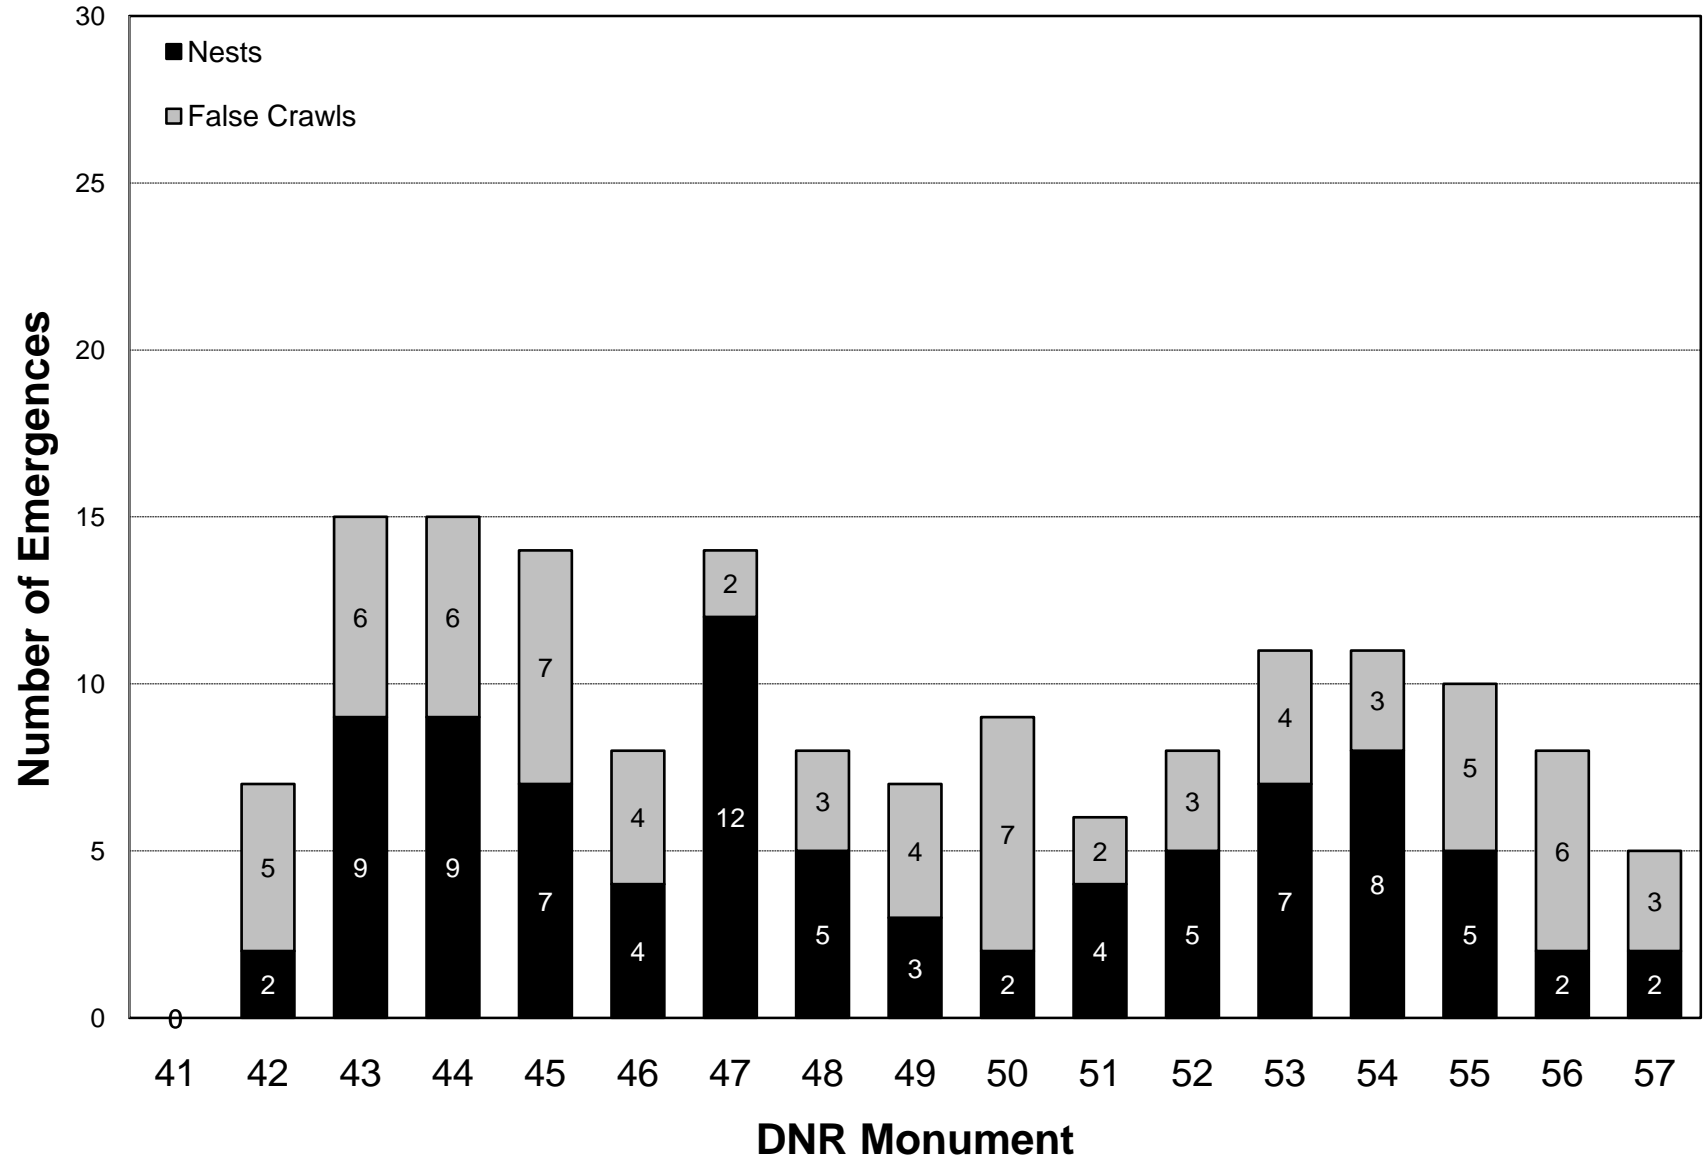

BAREFOOT BEACH NESTS AND FALSE CRAWLS, 2010

DELNOR-WIGGINS PASS STATE PARK NESTS AND FALSE CRAWLS, 2010

VANDERBILT BEACH NESTS AND FALSE CRAWLS, 2010

PARK SHORE BEACH NESTS AND FALSE CRAWLS, 2010

NAPLES BEACH NESTS AND FALSE CRAWLS, 2010

HIDEAWAY BEACH NESTS AND FALSE CRAWLS, 2010

MARCO ISLAND NESTS AND FALSE CRAWLS, 2010

SAND DOLLAR NESTS AND FALSE CRAWLS, 2010