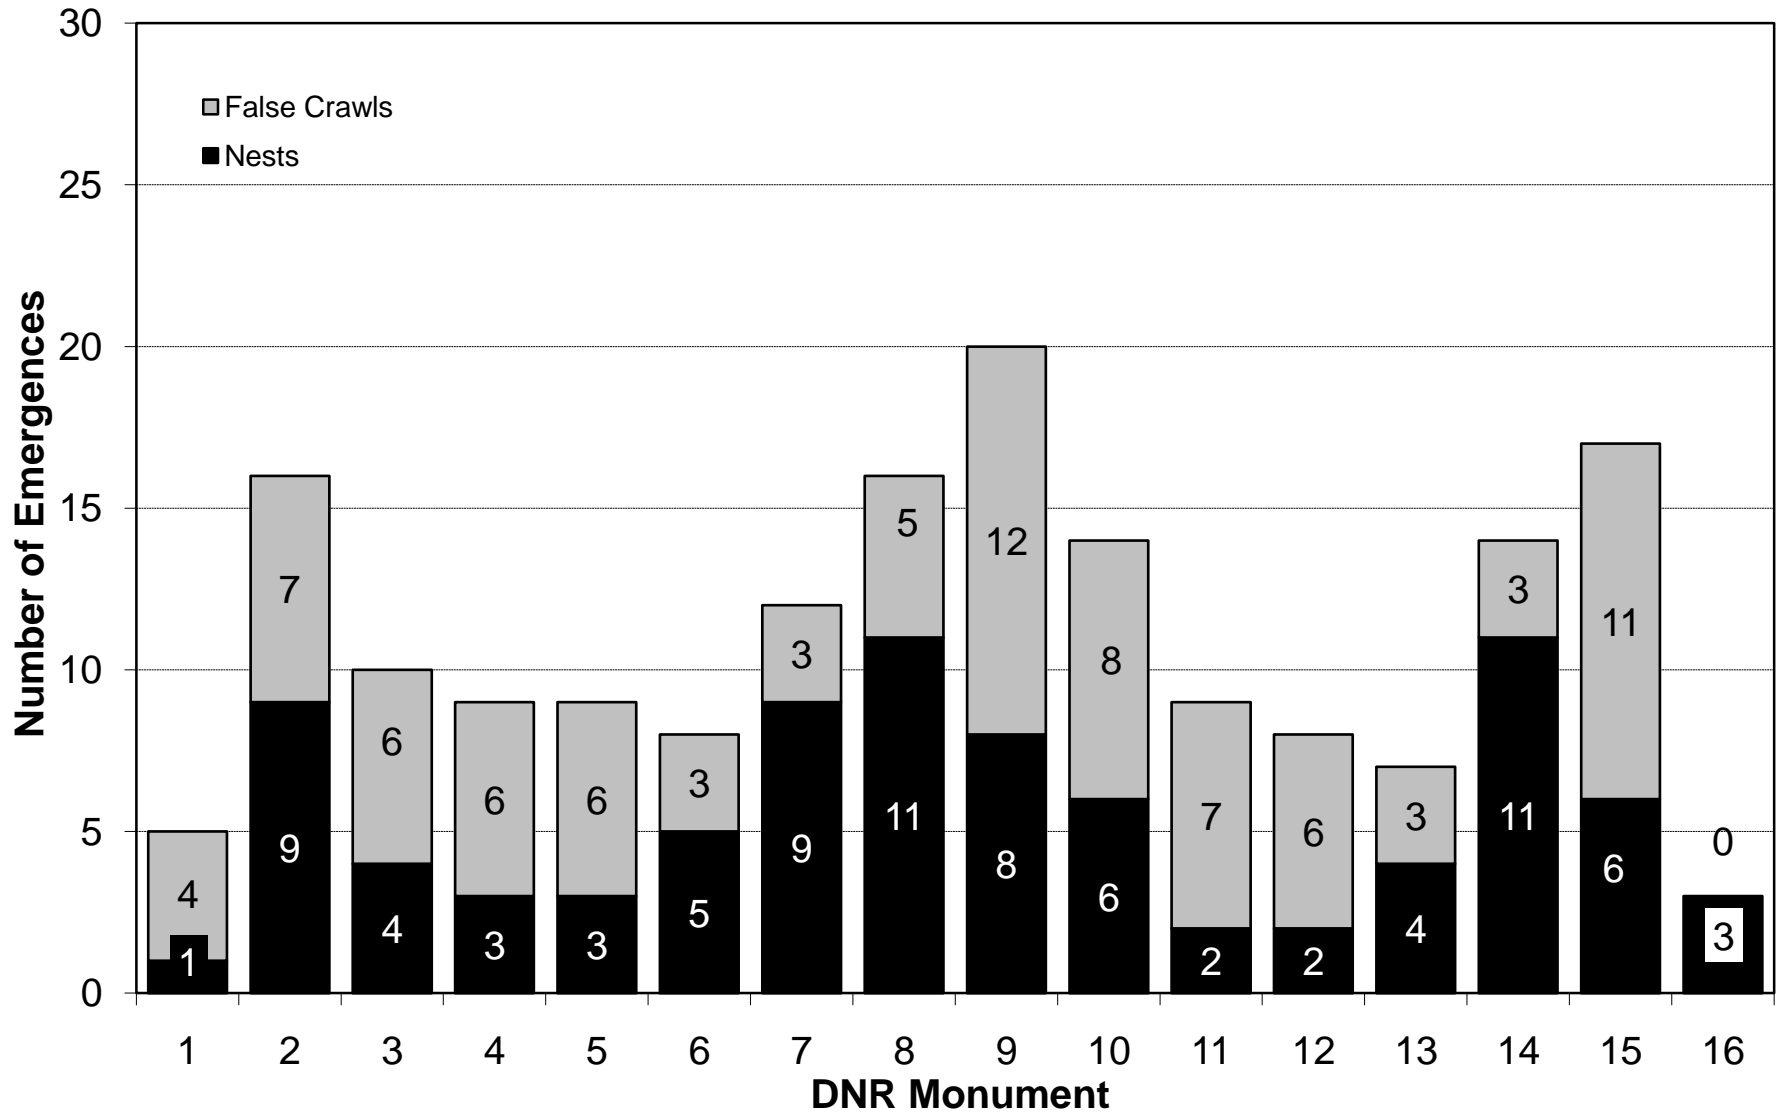

BAREFOOT BEACH NESTS AND FALSE CRAWLS, 2010

DELNOR-WIGGINS PASS STATE PARK NESTS AND FALSE CRAWLS, 2010

VANDERBILT BEACH NESTS AND FALSE CRAWLS, 2010

PARK SHORE BEACH NESTS AND FALSE CRAWLS, 2010

NAPLES BEACH NESTS AND FALSE CRAWLS, 2010

HIDEAWAY BEACH NESTS AND FALSE CRAWLS, 2010

MARCO ISLAND NESTS AND FALSE CRAWLS, 2010

SAND DOLLAR NESTS AND FALSE CRAWLS, 2010