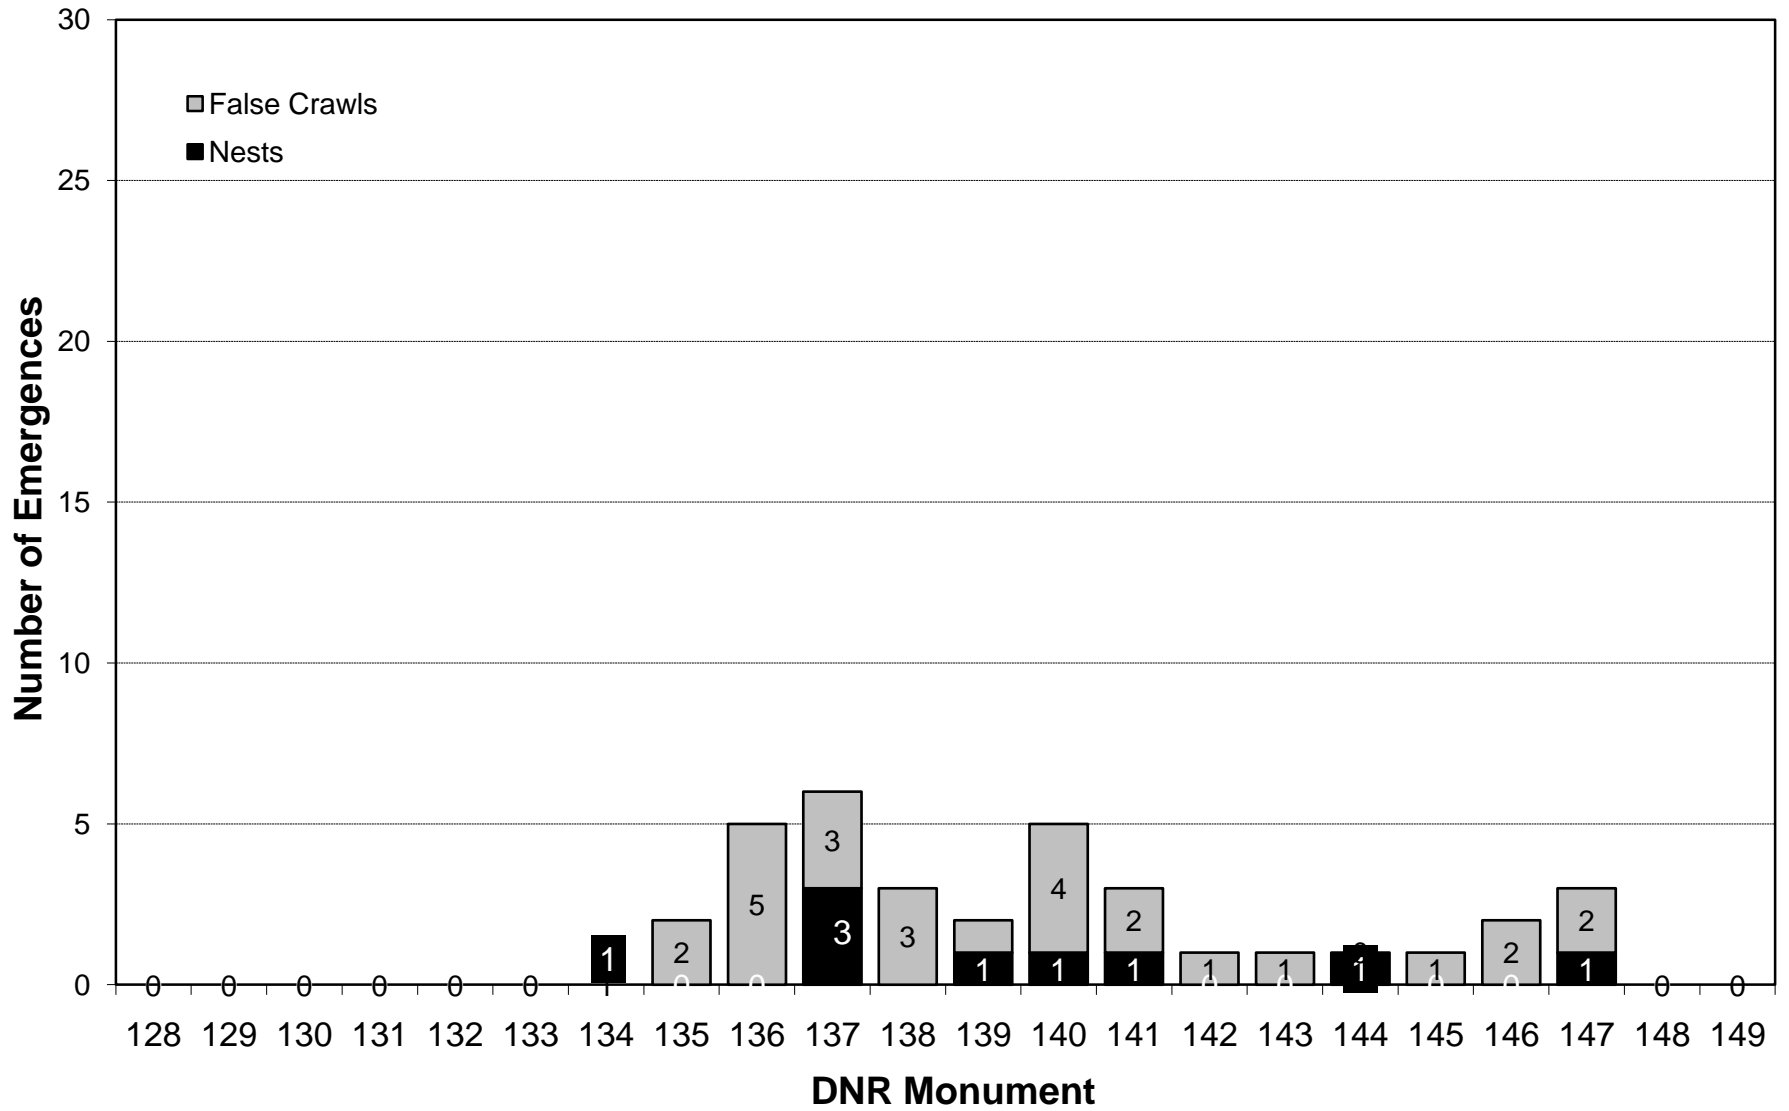

BAREFOOT BEACH NESTS AND FALSE CRAWLS, 2010

DELNOR-WIGGINS PASS STATE PARK NESTS AND FALSE CRAWLS, 2010

VANDERBILT BEACH NESTS AND FALSE CRAWLS, 2010

PARK SHORE BEACH NESTS AND FALSE CRAWLS, 2010

NAPLES BEACH NESTS AND FALSE CRAWLS, 2010

HIDEAWAY BEACH NESTS AND FALSE CRAWLS, 2010

MARCO ISLAND NESTS AND FALSE CRAWLS, 2010

SAND DOLLAR NESTS AND FALSE CRAWLS, 2010