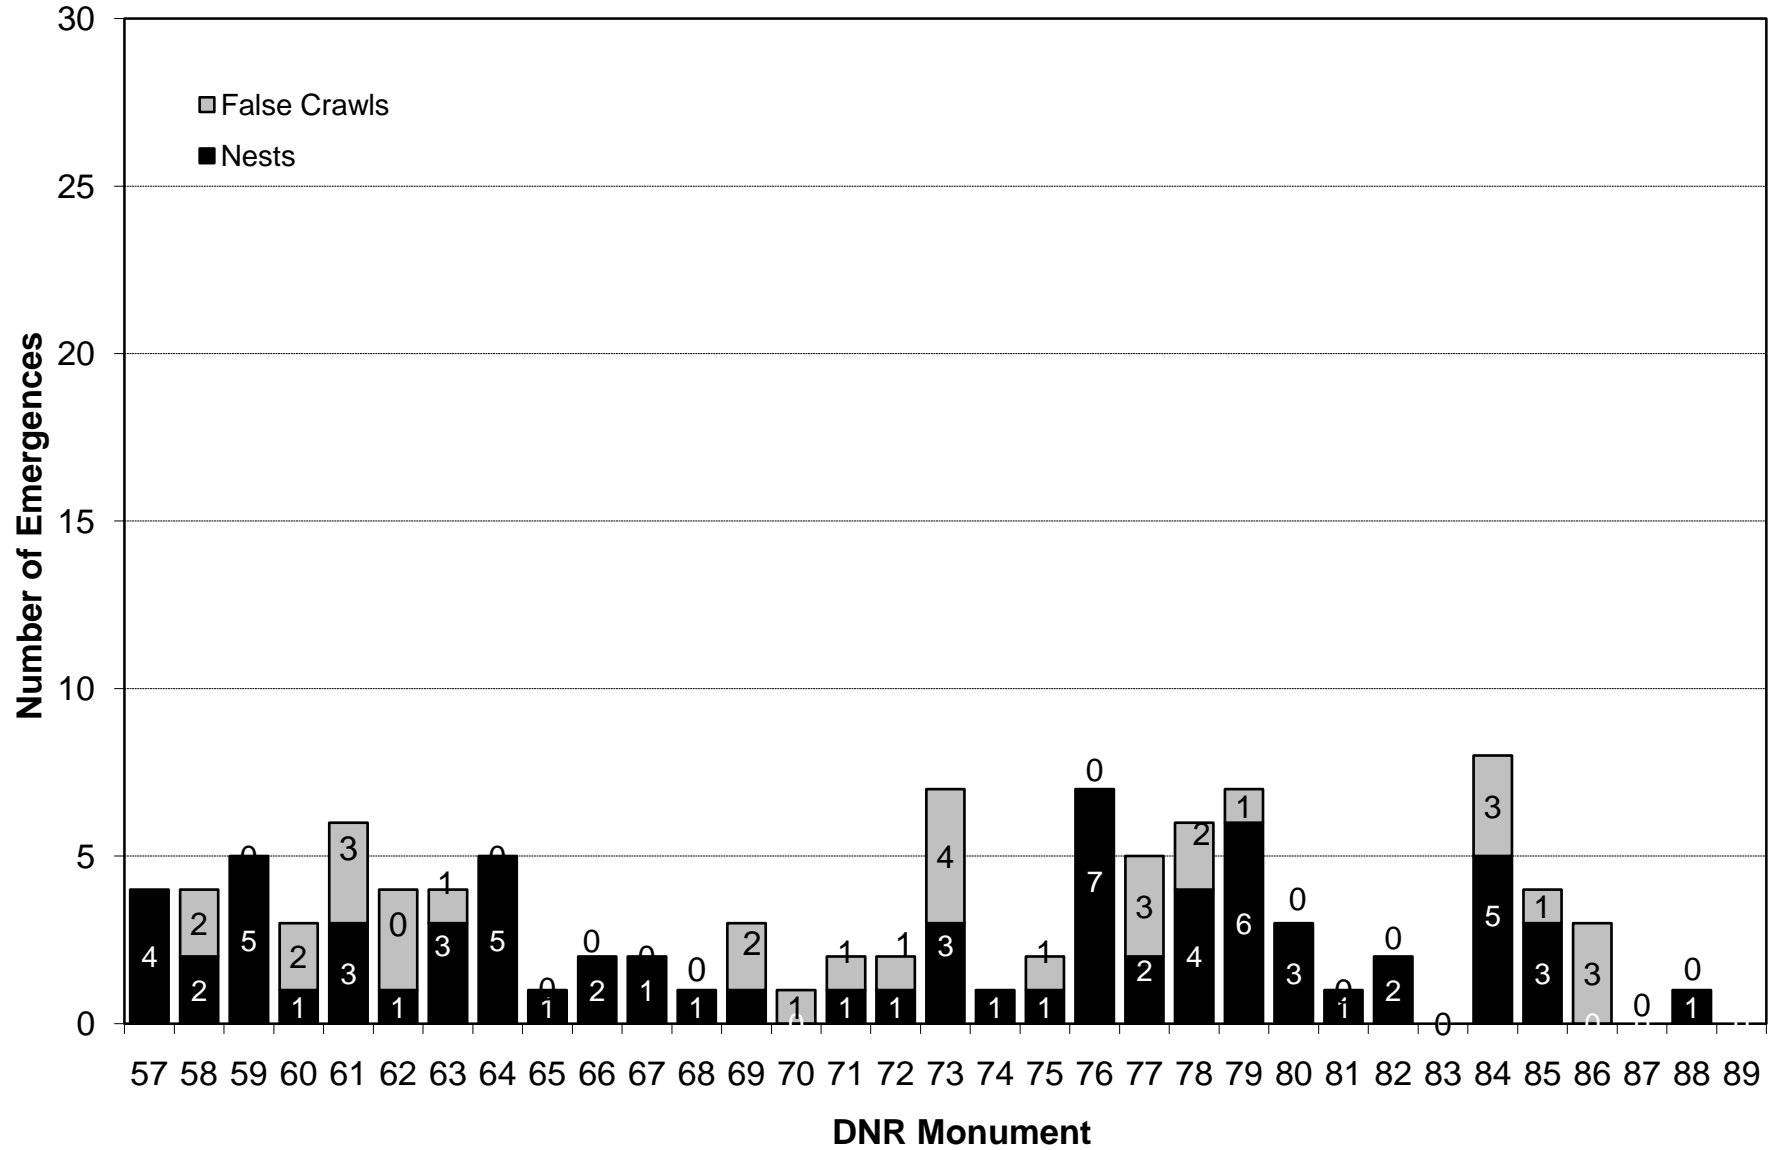

BAREFOOT BEACH NESTS AND FALSE CRAWLS, 2010

DELNOR-WIGGINS PASS STATE PARK NESTS AND FALSE CRAWLS, 2010

VANDERBILT BEACH NESTS AND FALSE CRAWLS, 2010

PARK SHORE BEACH NESTS AND FALSE CRAWLS, 2010

NAPLES BEACH NESTS AND FALSE CRAWLS, 2010

HIDEAWAY BEACH NESTS AND FALSE CRAWLS, 2010

MARCO ISLAND NESTS AND FALSE CRAWLS, 2010

SAND DOLLAR NESTS AND FALSE CRAWLS, 2010