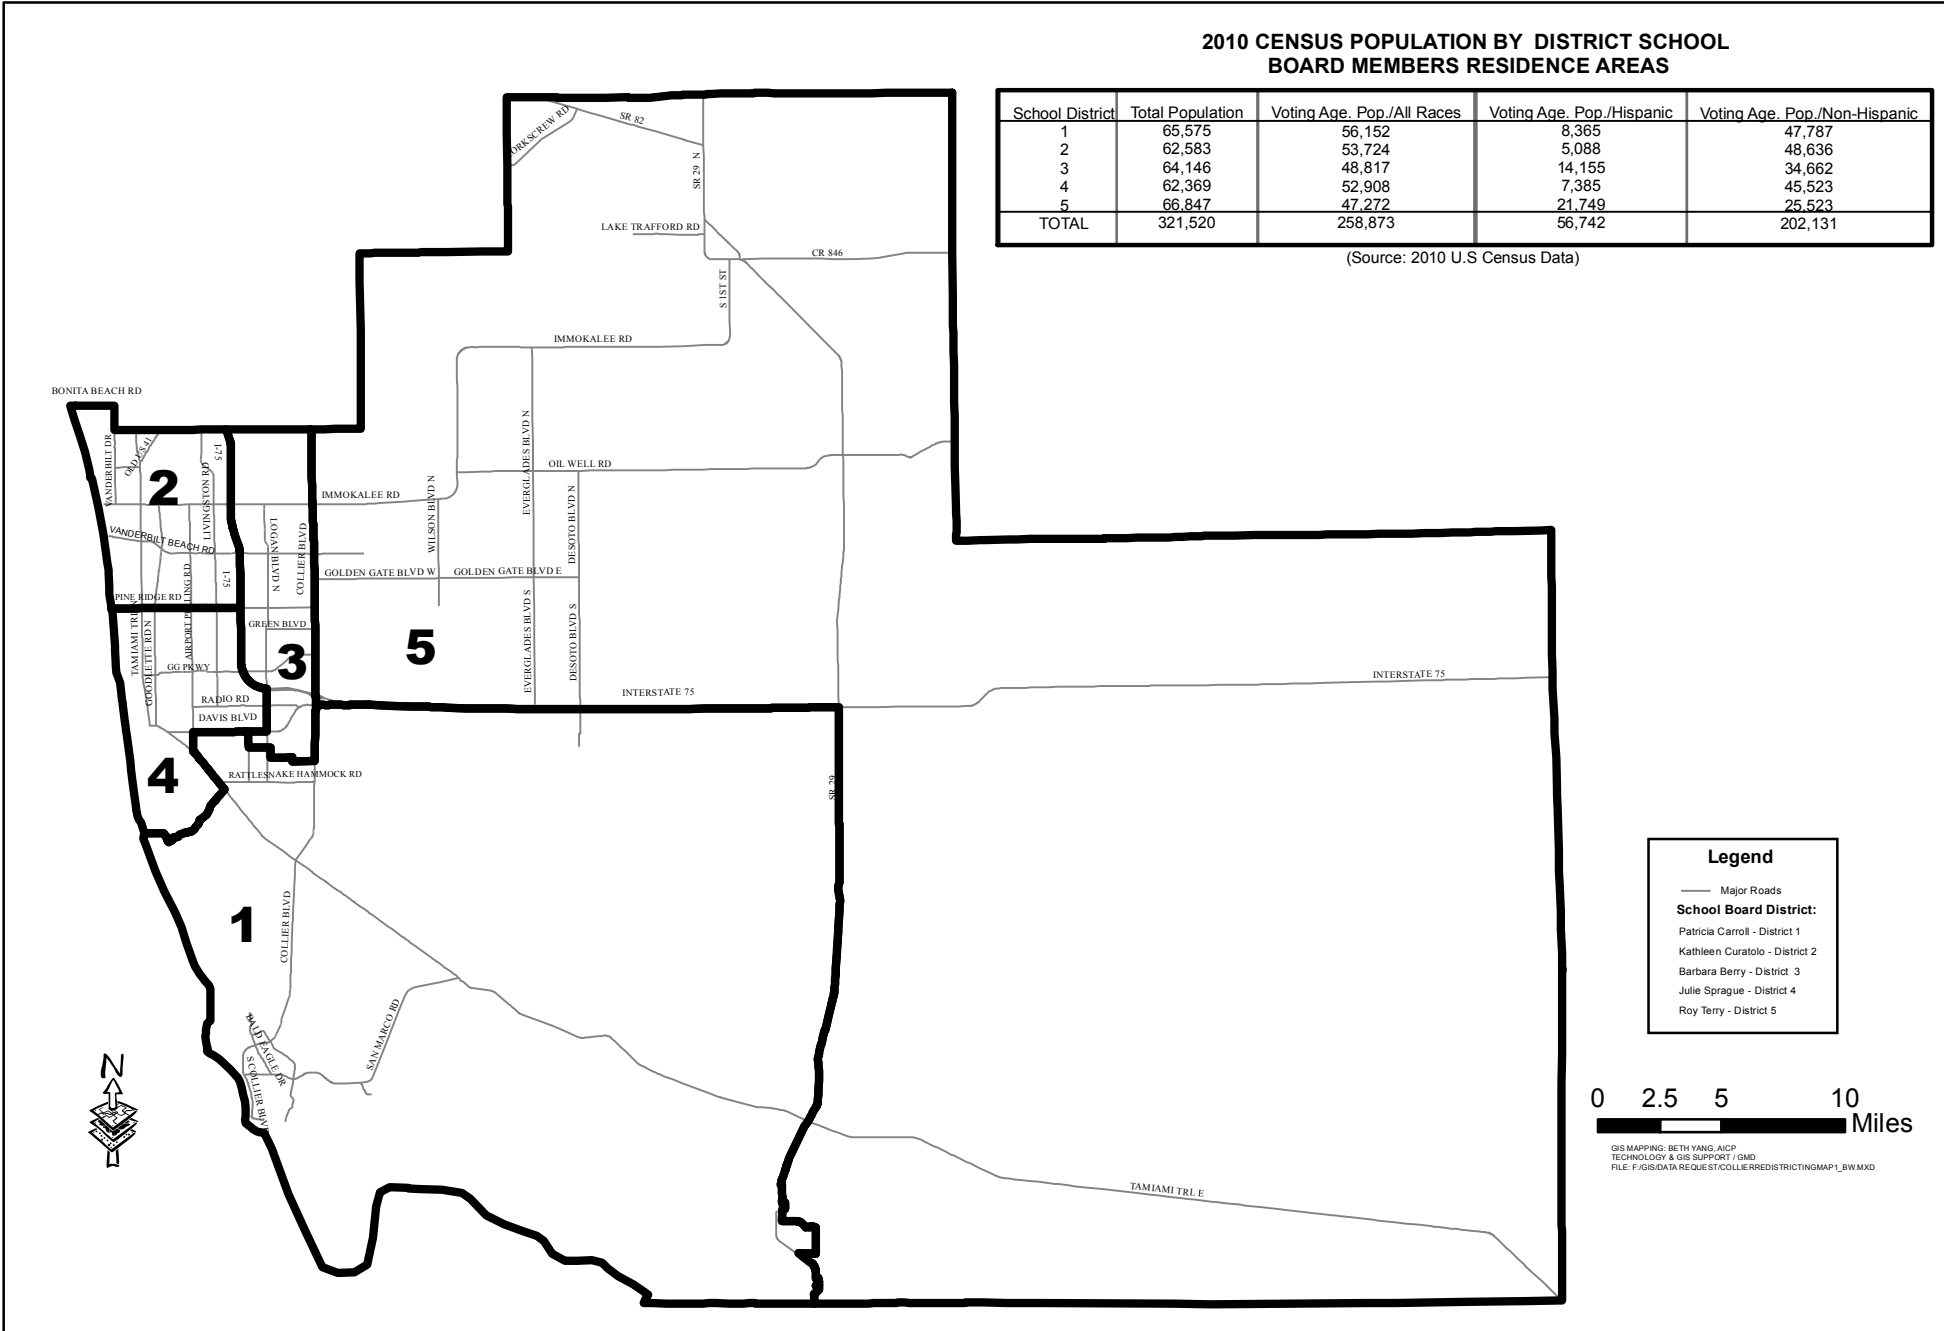

COLLIER COUNTY 2010 REDISTRICTING MAP 1

Total Population: 321,520

2010 CENSUS POPULATION BY DISTRICT SCHOOL BOARD MEMBERS RESIDENCE AREAS

School District	Total Population	Voting Age. Pop./All Races	Voting Age. Pop./Hispanic	Voting Age. Pop./Non-Hispanic
1	65,575	56,152	8,365	47,787
2	62,583	53,724	5,088	48,636
3	64,146	48,817	14,155	34,662
4	62,369	52,908	7,385	45,523
5	66,847	47,272	21,749	25,523
TOTAL	321,520	258,873	56,742	202,131

(Source: 2010 U.S Census Data)

1. **Legend**
2. Major Roads
   - **School Board District:**
     - Patricia Carroll - District 1
     - Kathleen Curatolo - District 2
     - Barbara Berry - District 3
     - Julie Sprague - District 4
     - Roy Terry - District 5