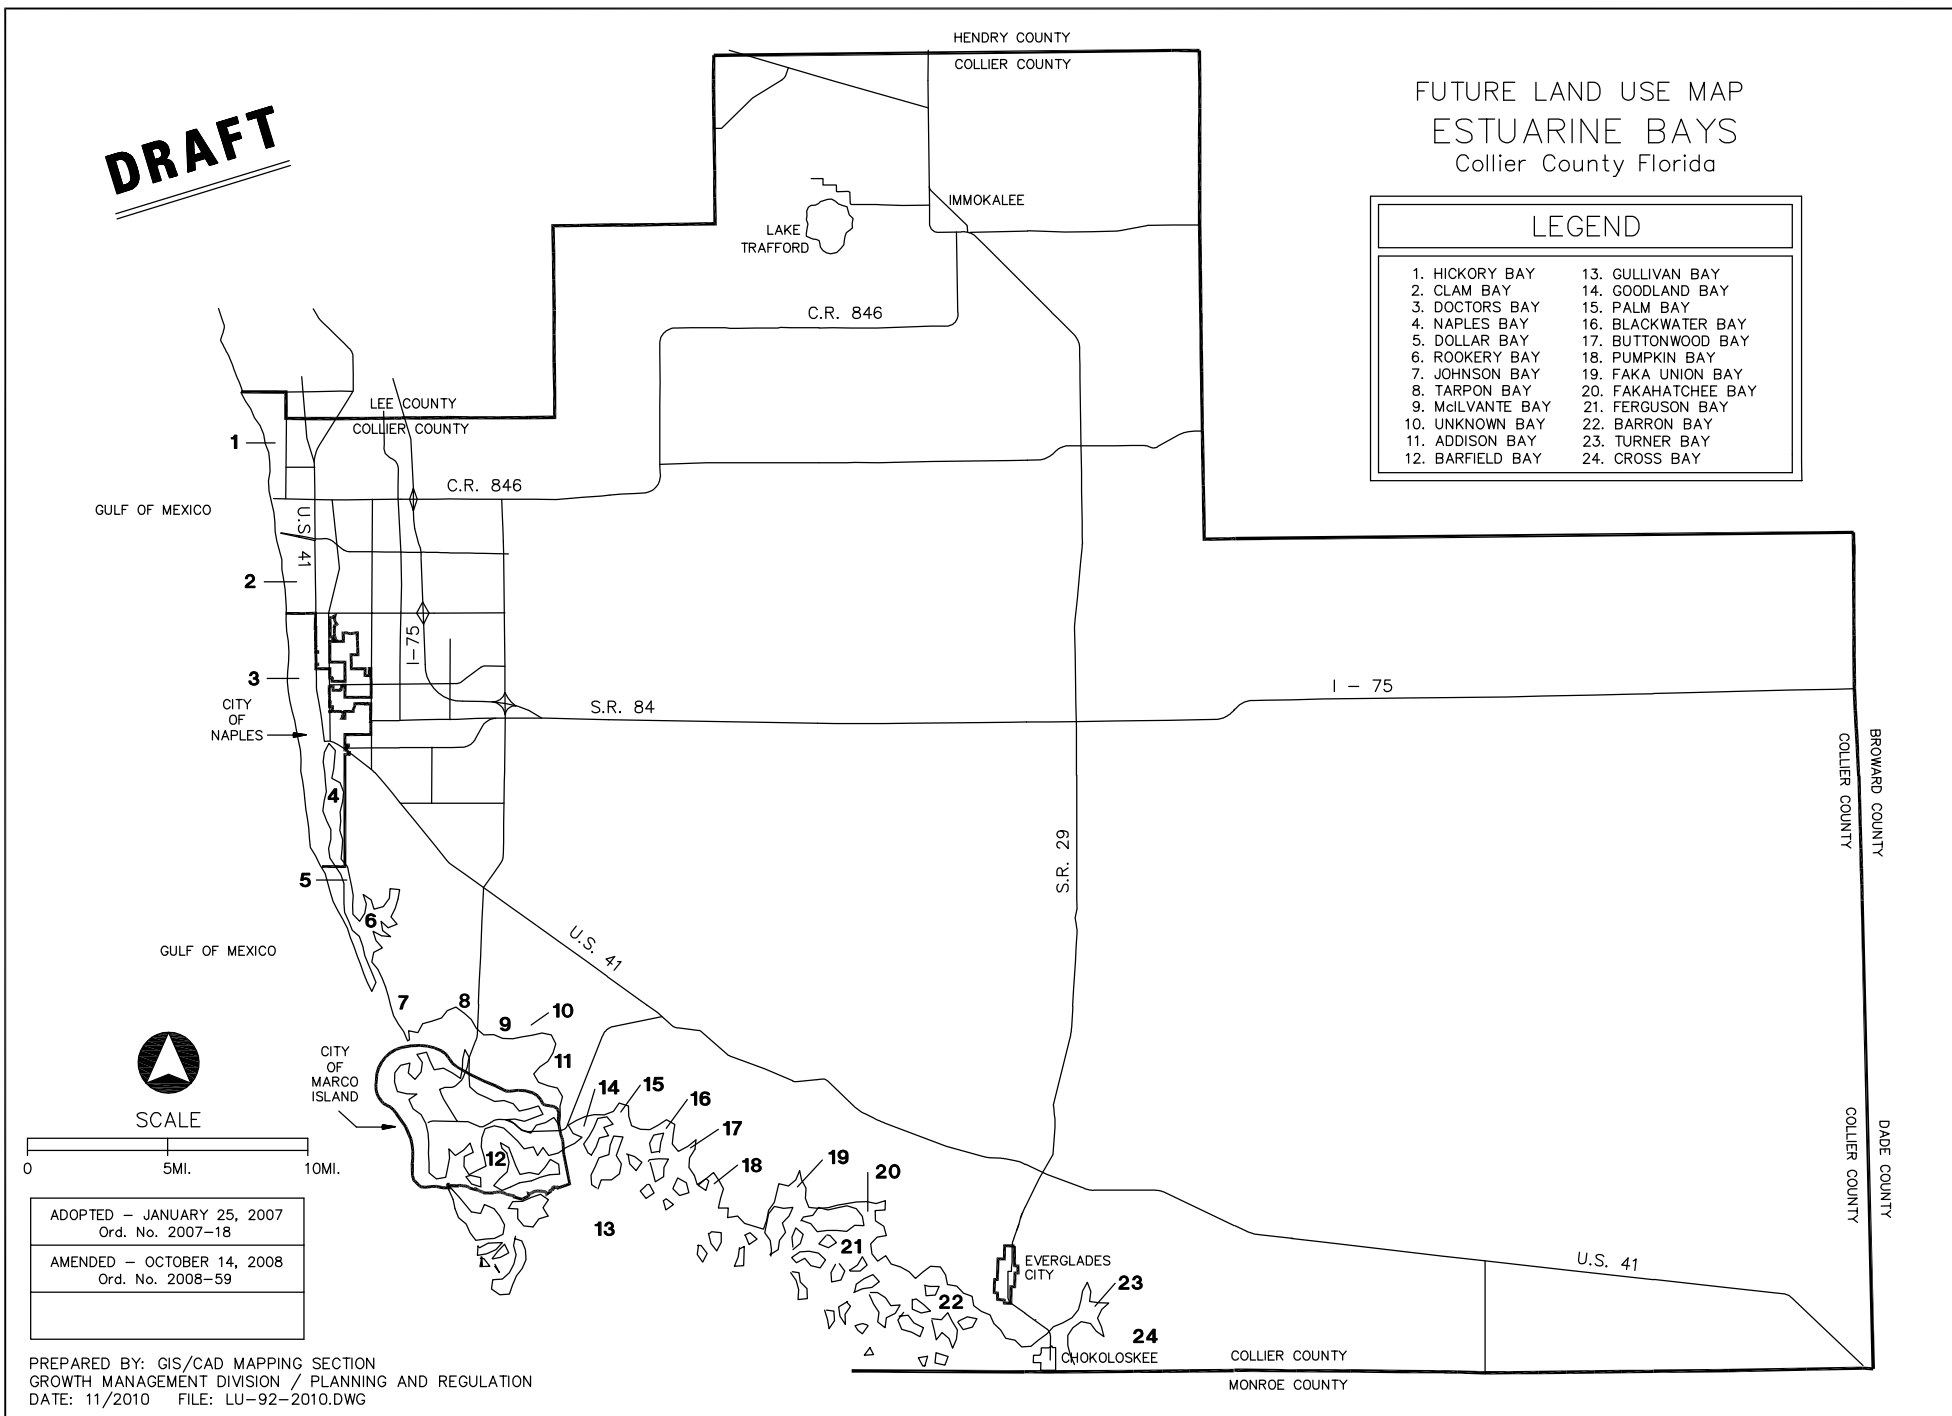

**DRAFT**

### FUTURE LAND USE MAP ESTUARINE BAYS Collier County Florida

LEGEND	
1. HICKORY BAY	13. GULLIVAN BAY
2. CLAM BAY	14. GOODLAND BAY
3. DOCTORS BAY	15. PALM BAY
4. NAPLES BAY	16. BLACKWATER BAY
5. DOLLAR BAY	17. BUTTWOOD BAY
6. ROOKERY BAY	18. PUMPKIN BAY
7. JOHNSON BAY	19. FAKA UNION BAY
8. TARPON BAY	20. FAKAHATCHEE BAY
9. McILVANTE BAY	21. FERGUSON BAY
10. UNKNOWN BAY	22. BARRON BAY
11. ADDISON BAY	23. TURNER BAY
12. BARFIELD BAY	24. CROSS BAY

SCALE

ADOPTED - JANUARY 25, 2007  
Ord. No. 2007-18

AMENDED - OCTOBER 14, 2008  
Ord. No. 2008-59

PREPARED BY: GIS/CAD MAPPING SECTION  
GROWTH MANAGEMENT DIVISION / PLANNING AND REGULATION  
DATE: 11/2010 FILE: LU-92-2010.DWG