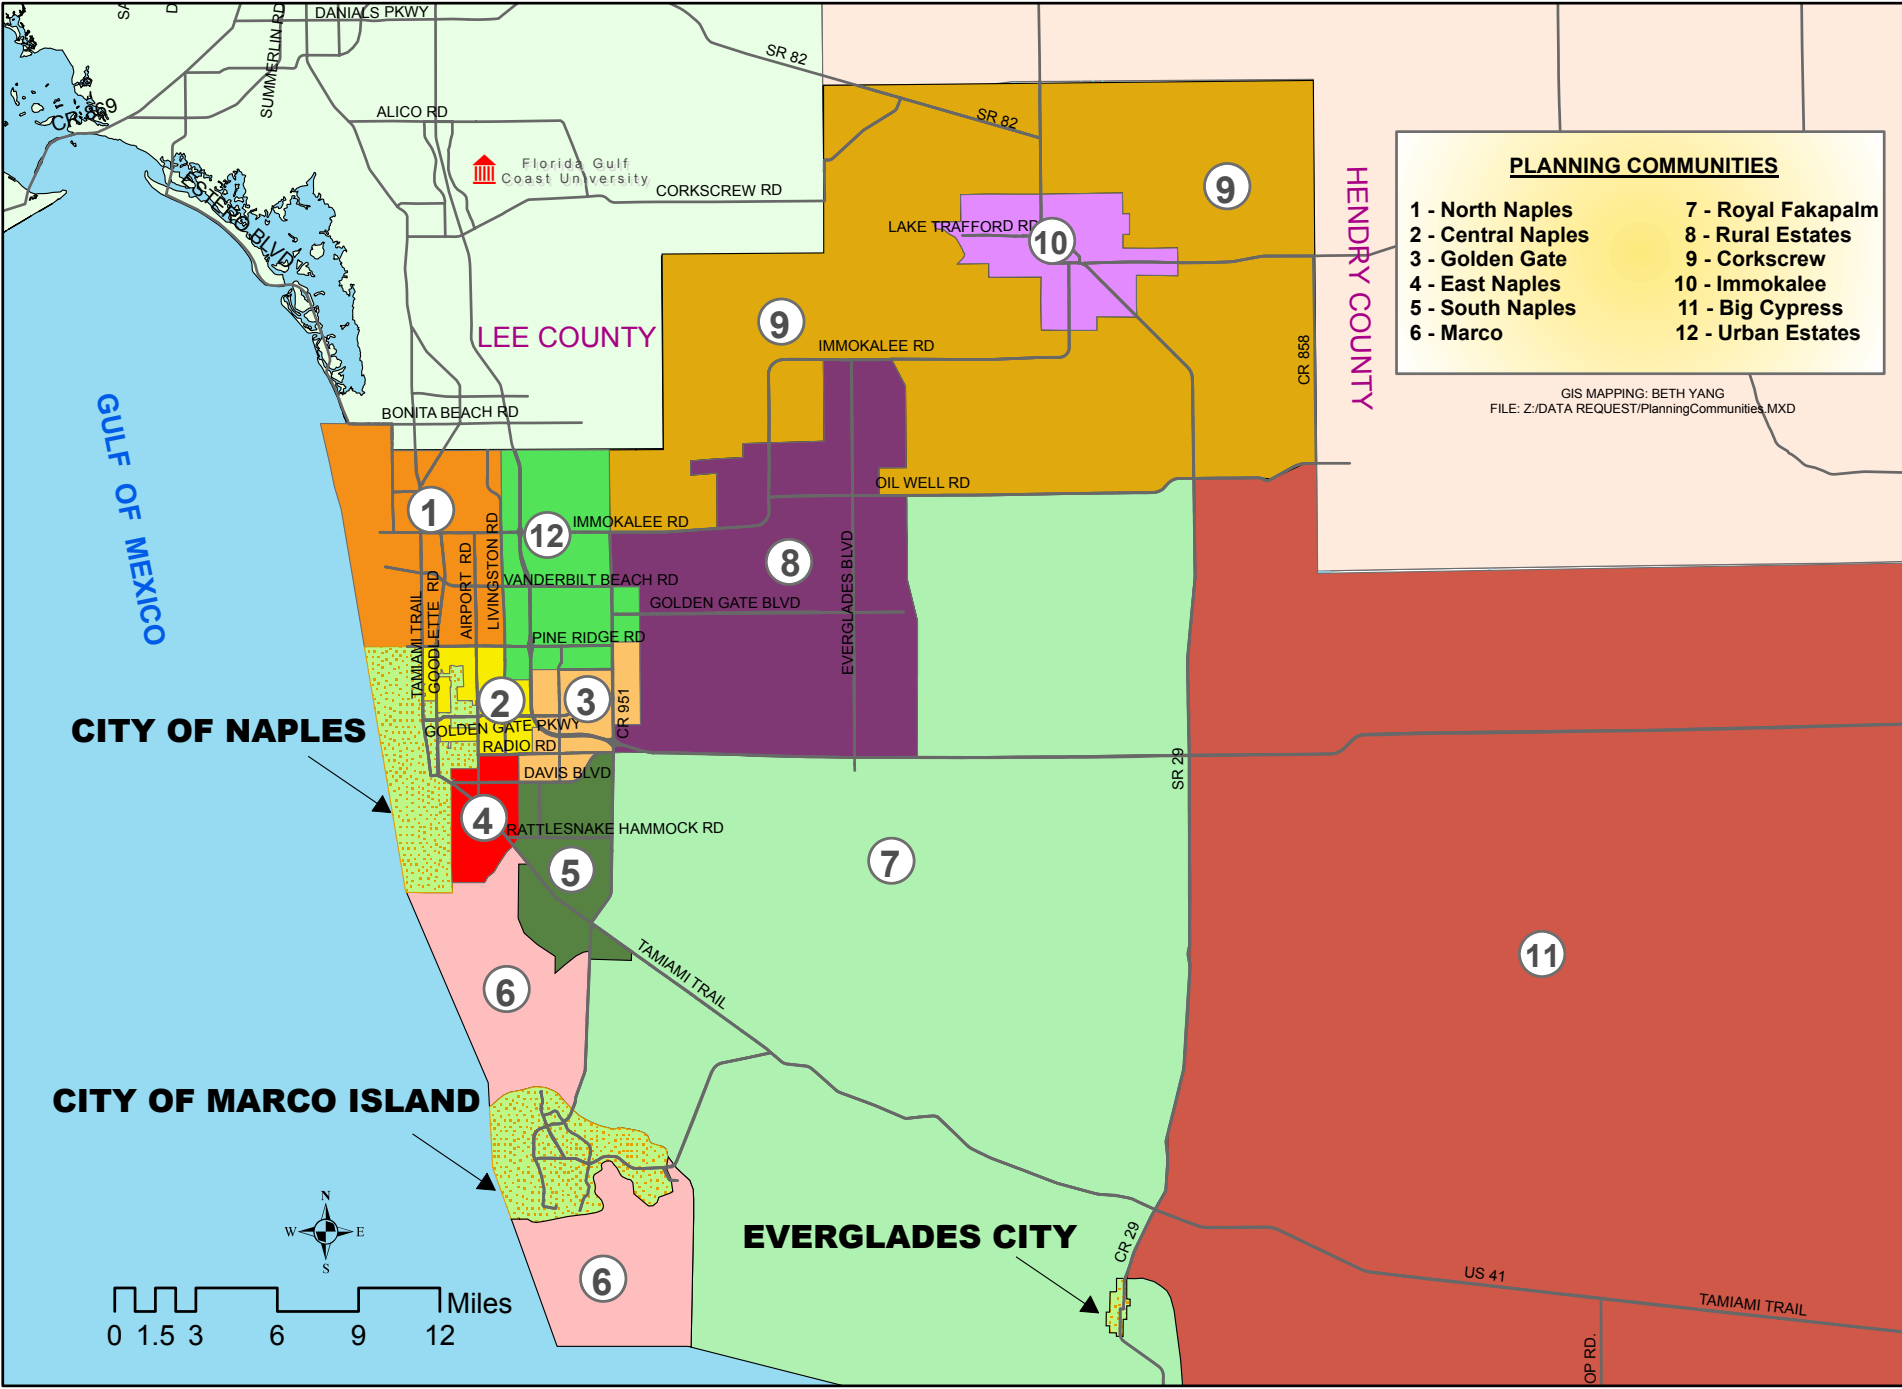

COLLIER COUNTY PLANNING COMMUNITIES

| PLANNING COMMUNITIES | |
|----------------------|--------------------|
| 1 - North Naples | 7 - Royal Fakapalm |
| 2 - Central Naples | 8 - Rural Estates |
| 3 - Golden Gate | 9 - Corkscrew |
| 4 - East Naples | 10 - Immokalee |
| 5 - South Naples | 11 - Big Cypress |
| 6 - Marco | 12 - Urban Estates |

GIS MAPPING: BETH YANG
 FILE: Z:/DATA REQUEST/PlanningCommunities.MXD