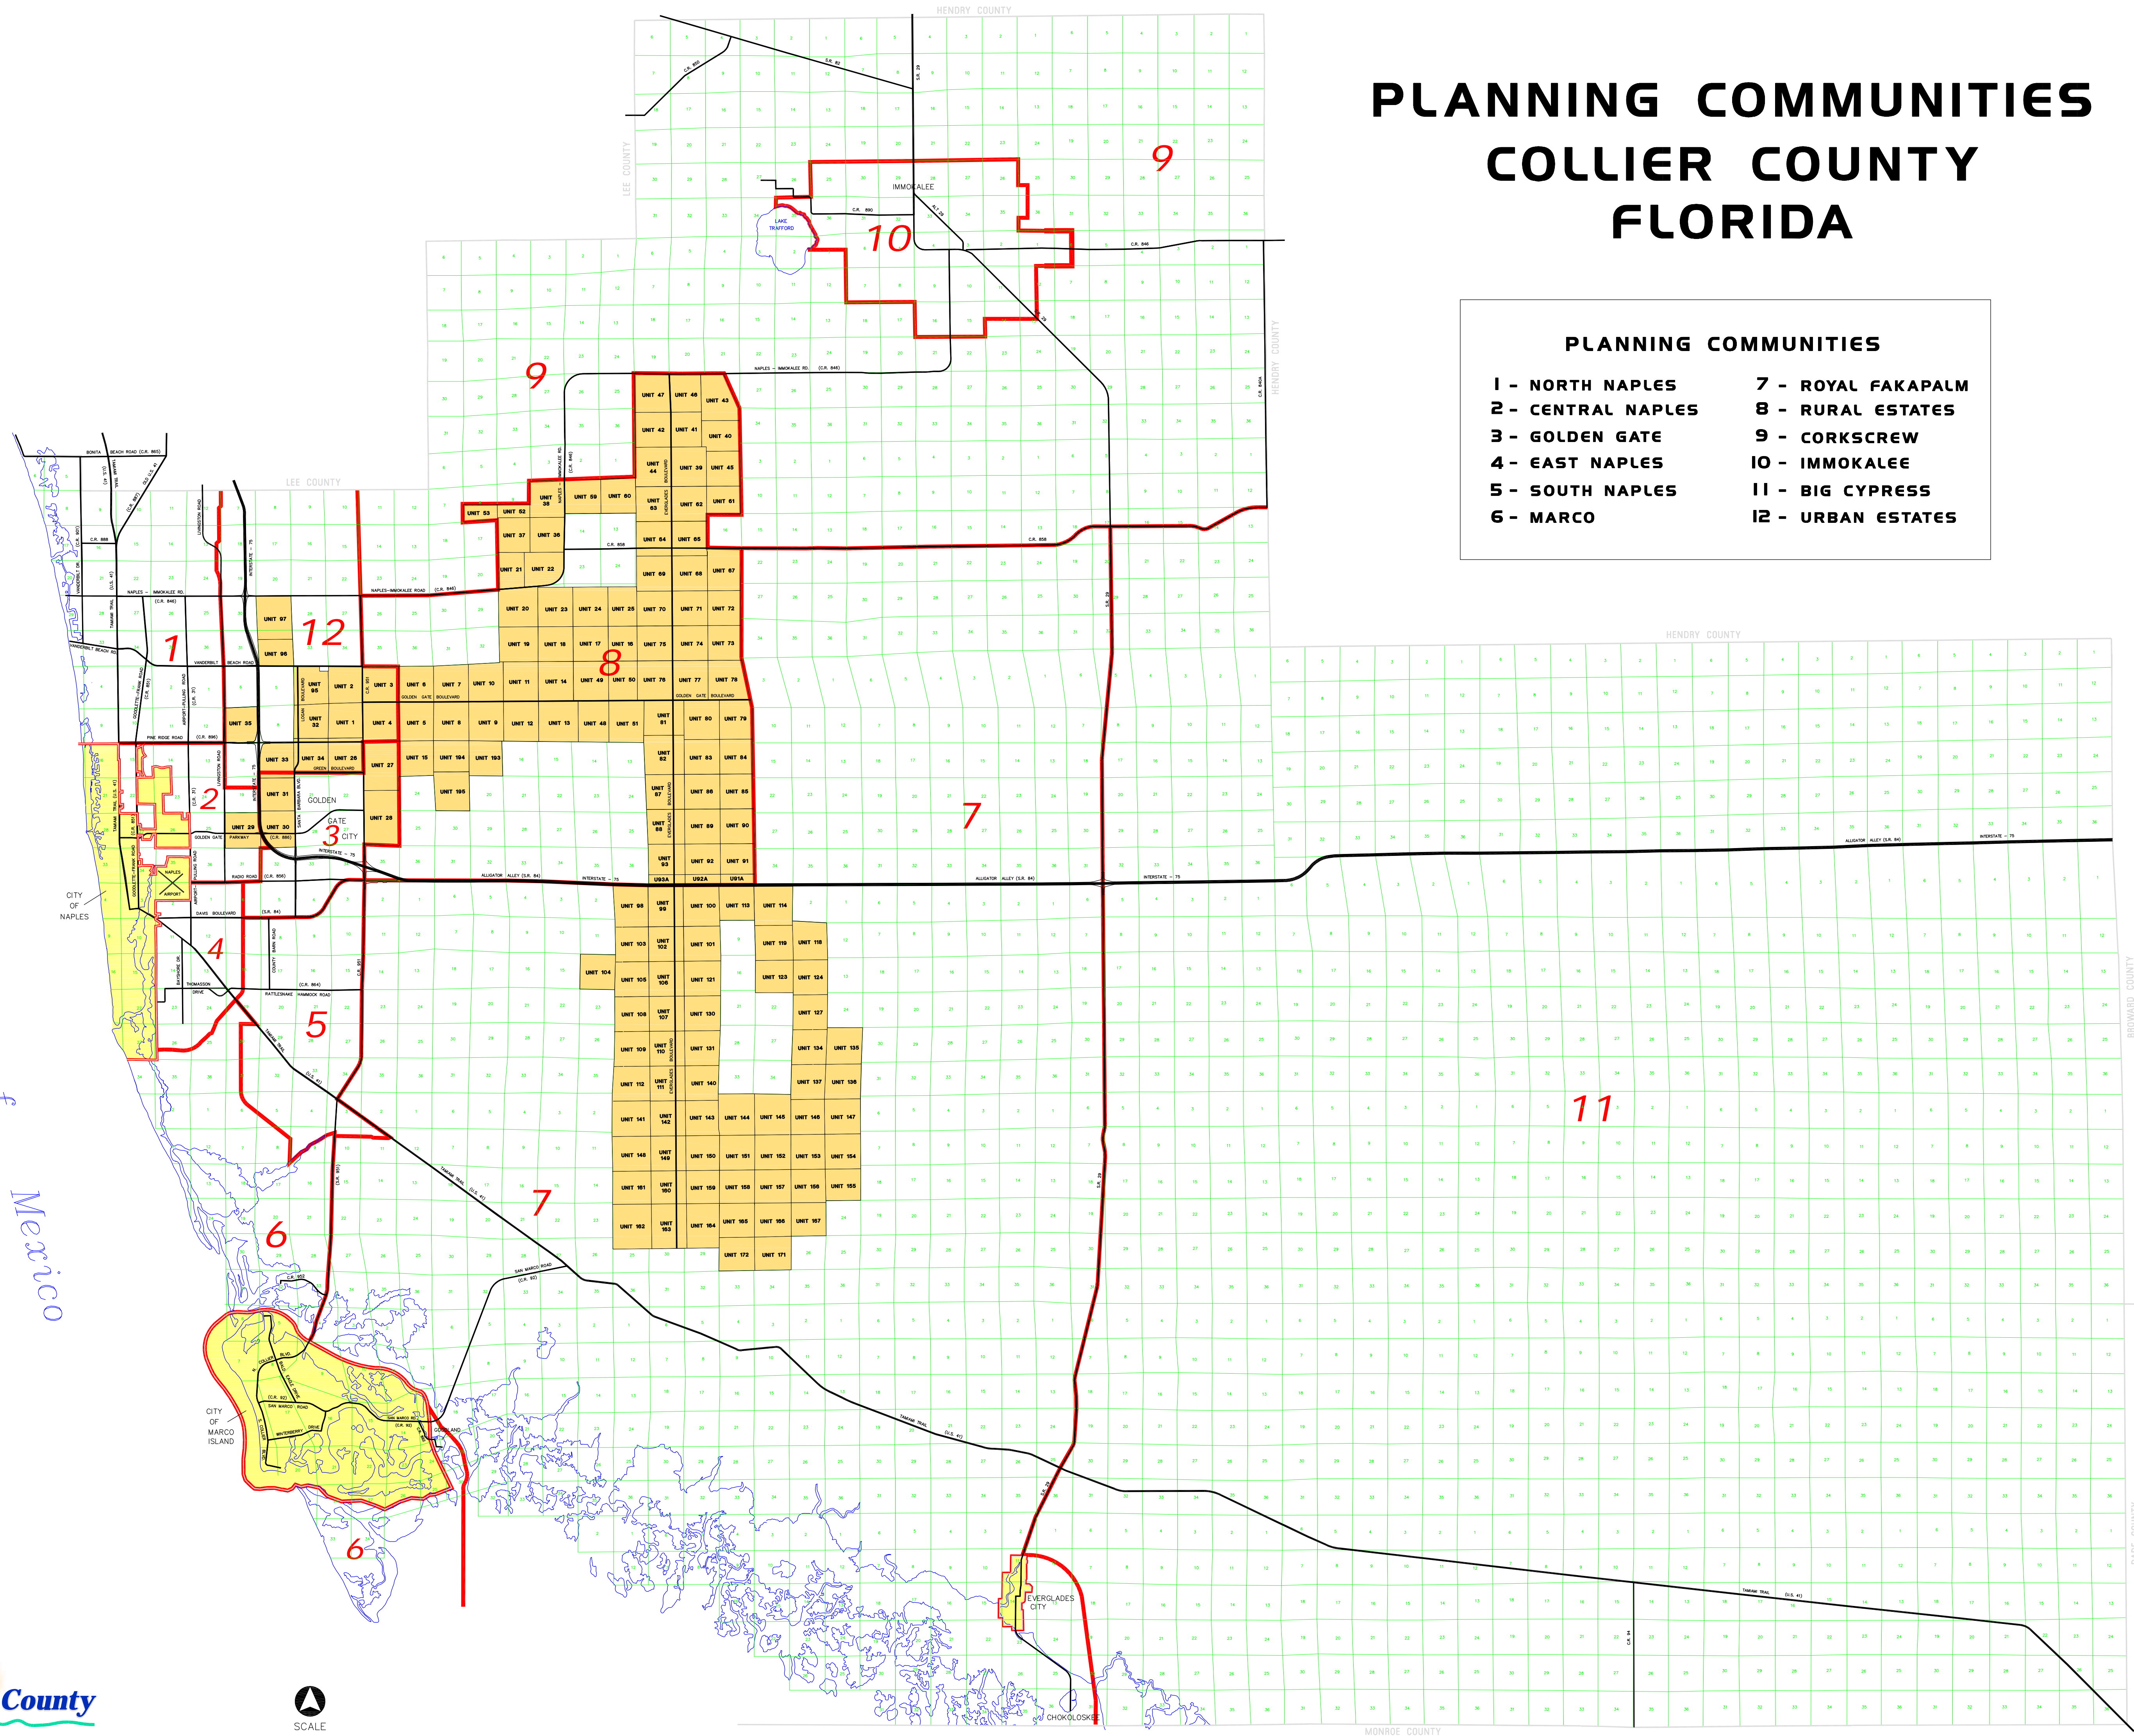

R 25 E R 26 E R 27 E R 28 E R 29 E R 30 E R 31 E R 32 E R 33 E R 34 E

T 46 S
T 47 S
T 48 S
T 49 S
T 50 S
T 51 S
T 52 S
T 53 S

T 46 S
T 47 S
T 48 S
T 49 S
T 50 S
T 51 S
T 52 S
T 53 S

PLANNING COMMUNITIES COLLIER COUNTY FLORIDA

PLANNING COMMUNITIES	
1 - NORTH NAPLES	7 - ROYAL FAKAPALM
2 - CENTRAL NAPLES	8 - RURAL ESTATES
3 - GOLDEN GATE	9 - CORKSCREW
4 - EAST NAPLES	10 - IMMOKALEE
5 - SOUTH NAPLES	11 - BIG CYPRESS
6 - MARCO	12 - URBAN ESTATES

R 25 E R 26 E R 27 E R 28 E R 29 E R 30 E R 31 E R 32 E R 33 E R 34 E