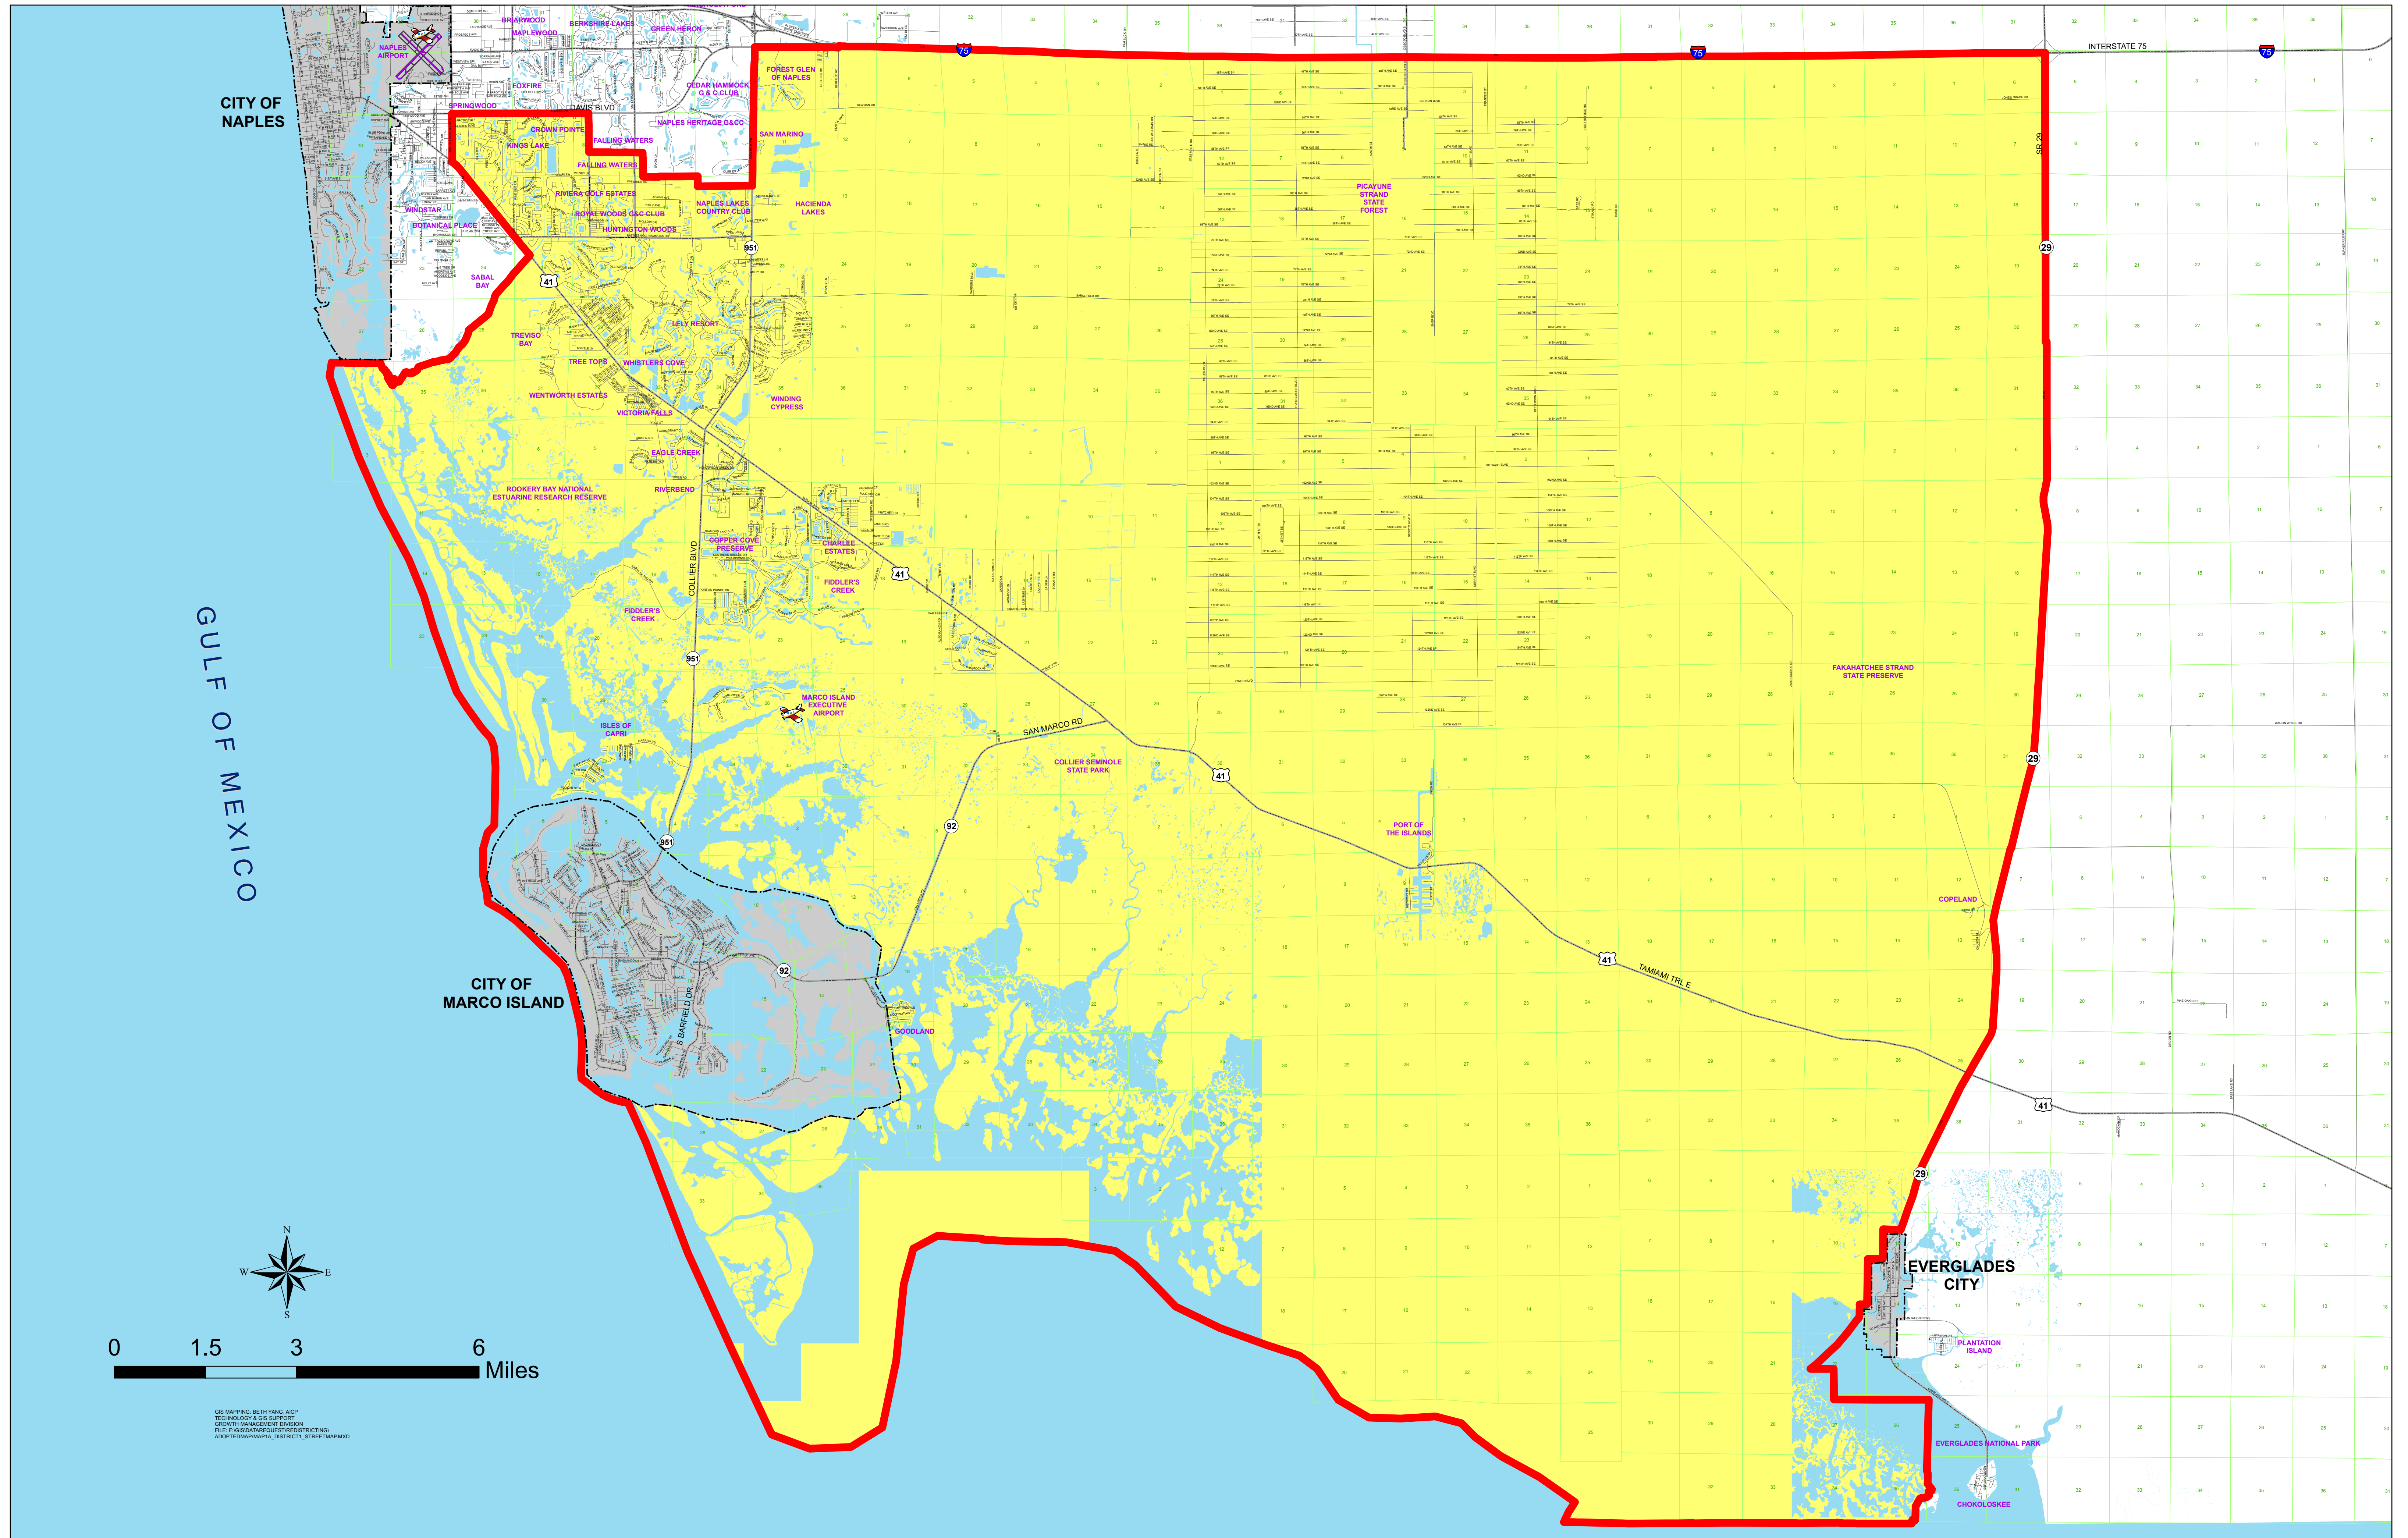

COMMISSION DISTRICT 1 COLLIER COUNTY, FLORIDA (Adopted September 13, 2011)

CITY OF NAPLES

GULF OF MEXICO

CITY OF MARCO ISLAND

EVERGLADES CITY

0 1.5 3 6 Miles