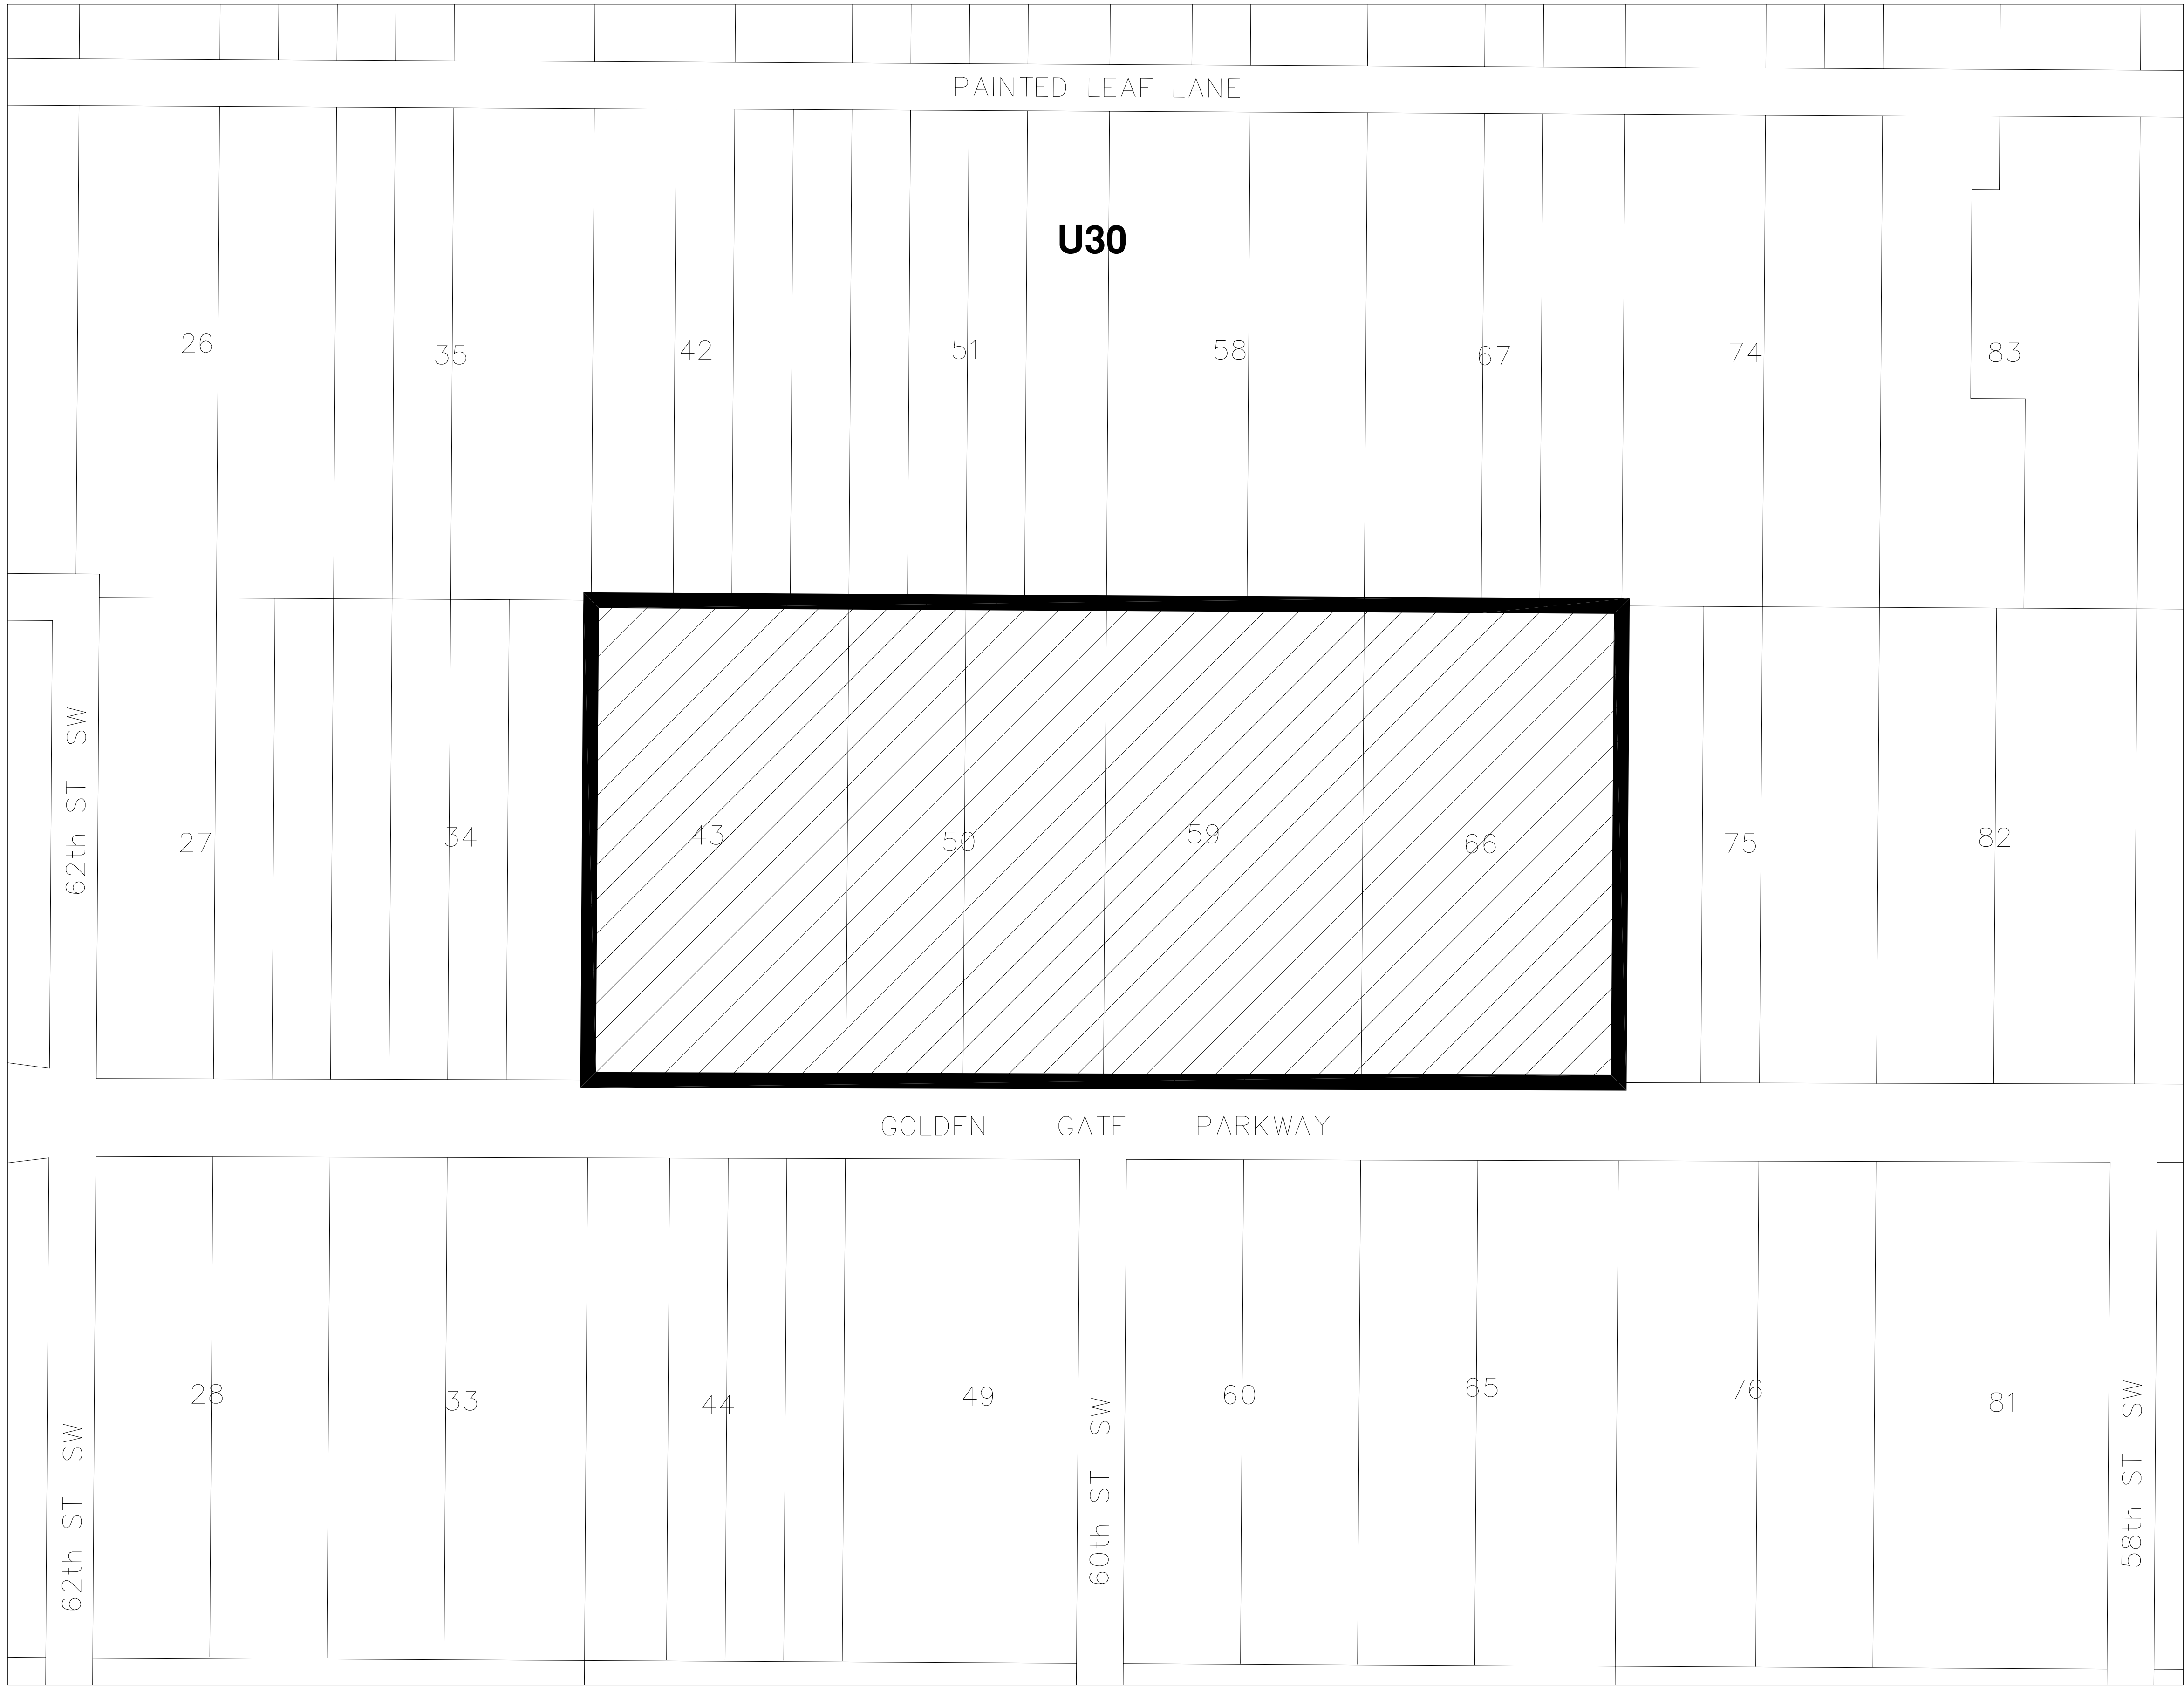

GOLDEN GATE PARKWAY INSTITUTIONAL SUBDISTRICT

ADOPTED – DECEMBER 4, 2007
 Ord. No. 2007-77

LEGEND

 SUBDISTRICT