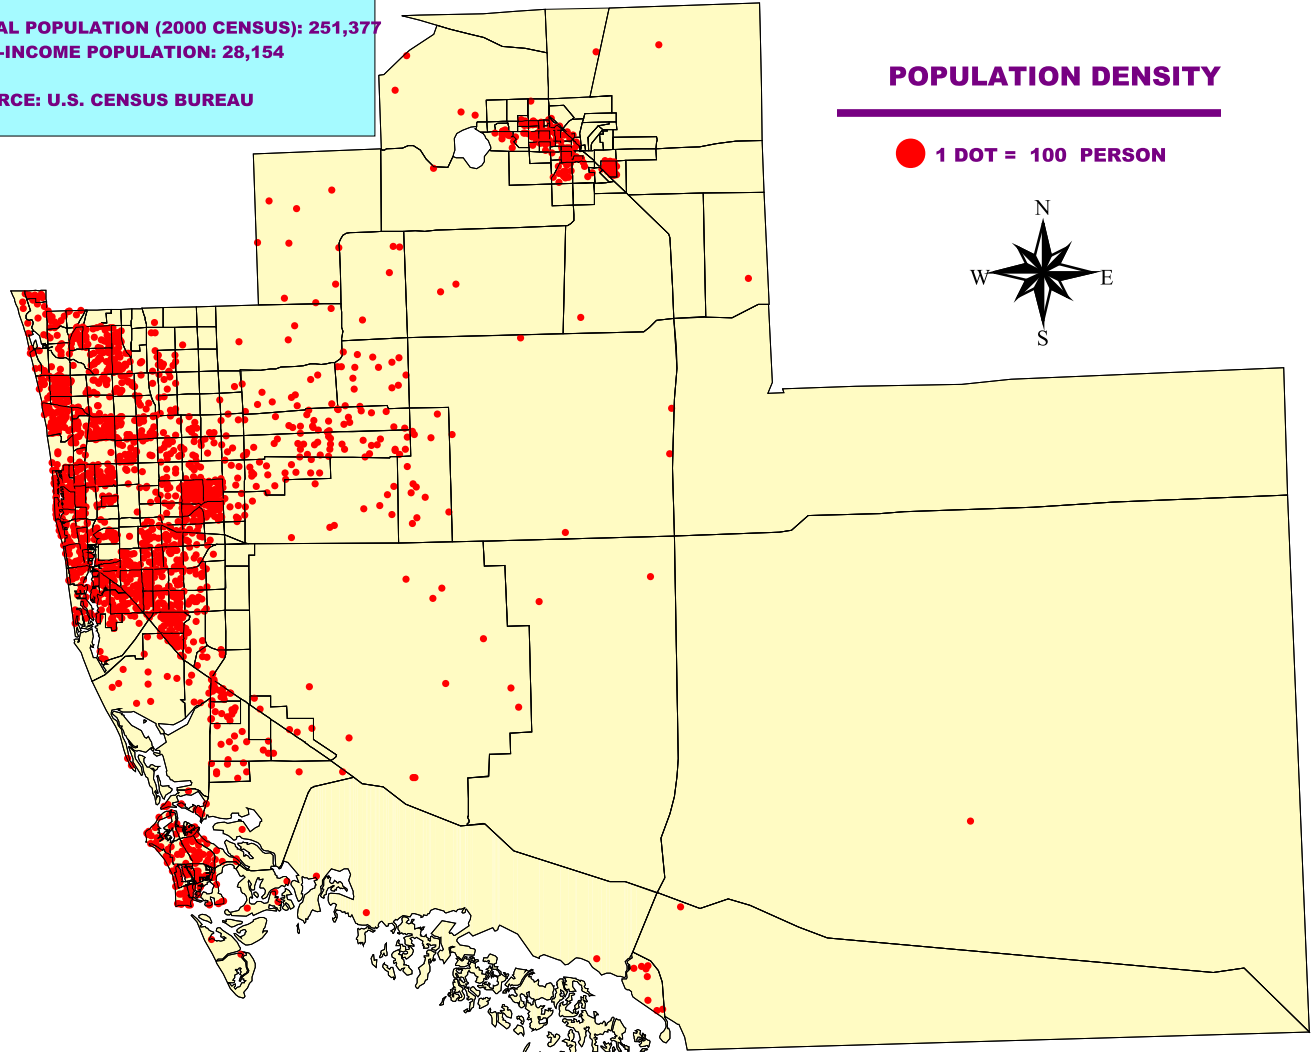

COLLIER COUNTY DEMOGRAPHICS

REFERENCE MAP

QUICK FACTS:

TOTAL POPULATION (2000 CENSUS): 251,377
LOW-INCOME POPULATION: 28,154

SOURCE: U.S. CENSUS BUREAU

POPULATION DENSITY

1 DOT = 100 PERSON

RACE COMPOSITION

RACE	PERCENT(%)	POPULATION
WHITE	86.1%	216,436
BLACK	4.5%	11,312
AMERICAN INDIAN	0.3%	754
ASIAN PACIFIC ISLANDER	0.7%	1760
OTHER (2 RACES)	8.4%	21,115
TOTAL	100%	251,377

GRAPHICS BY: BETH YANG
 METROPOLITAN PLANNING ORGANIZATION
 08/08/01. FILE: Census.apr