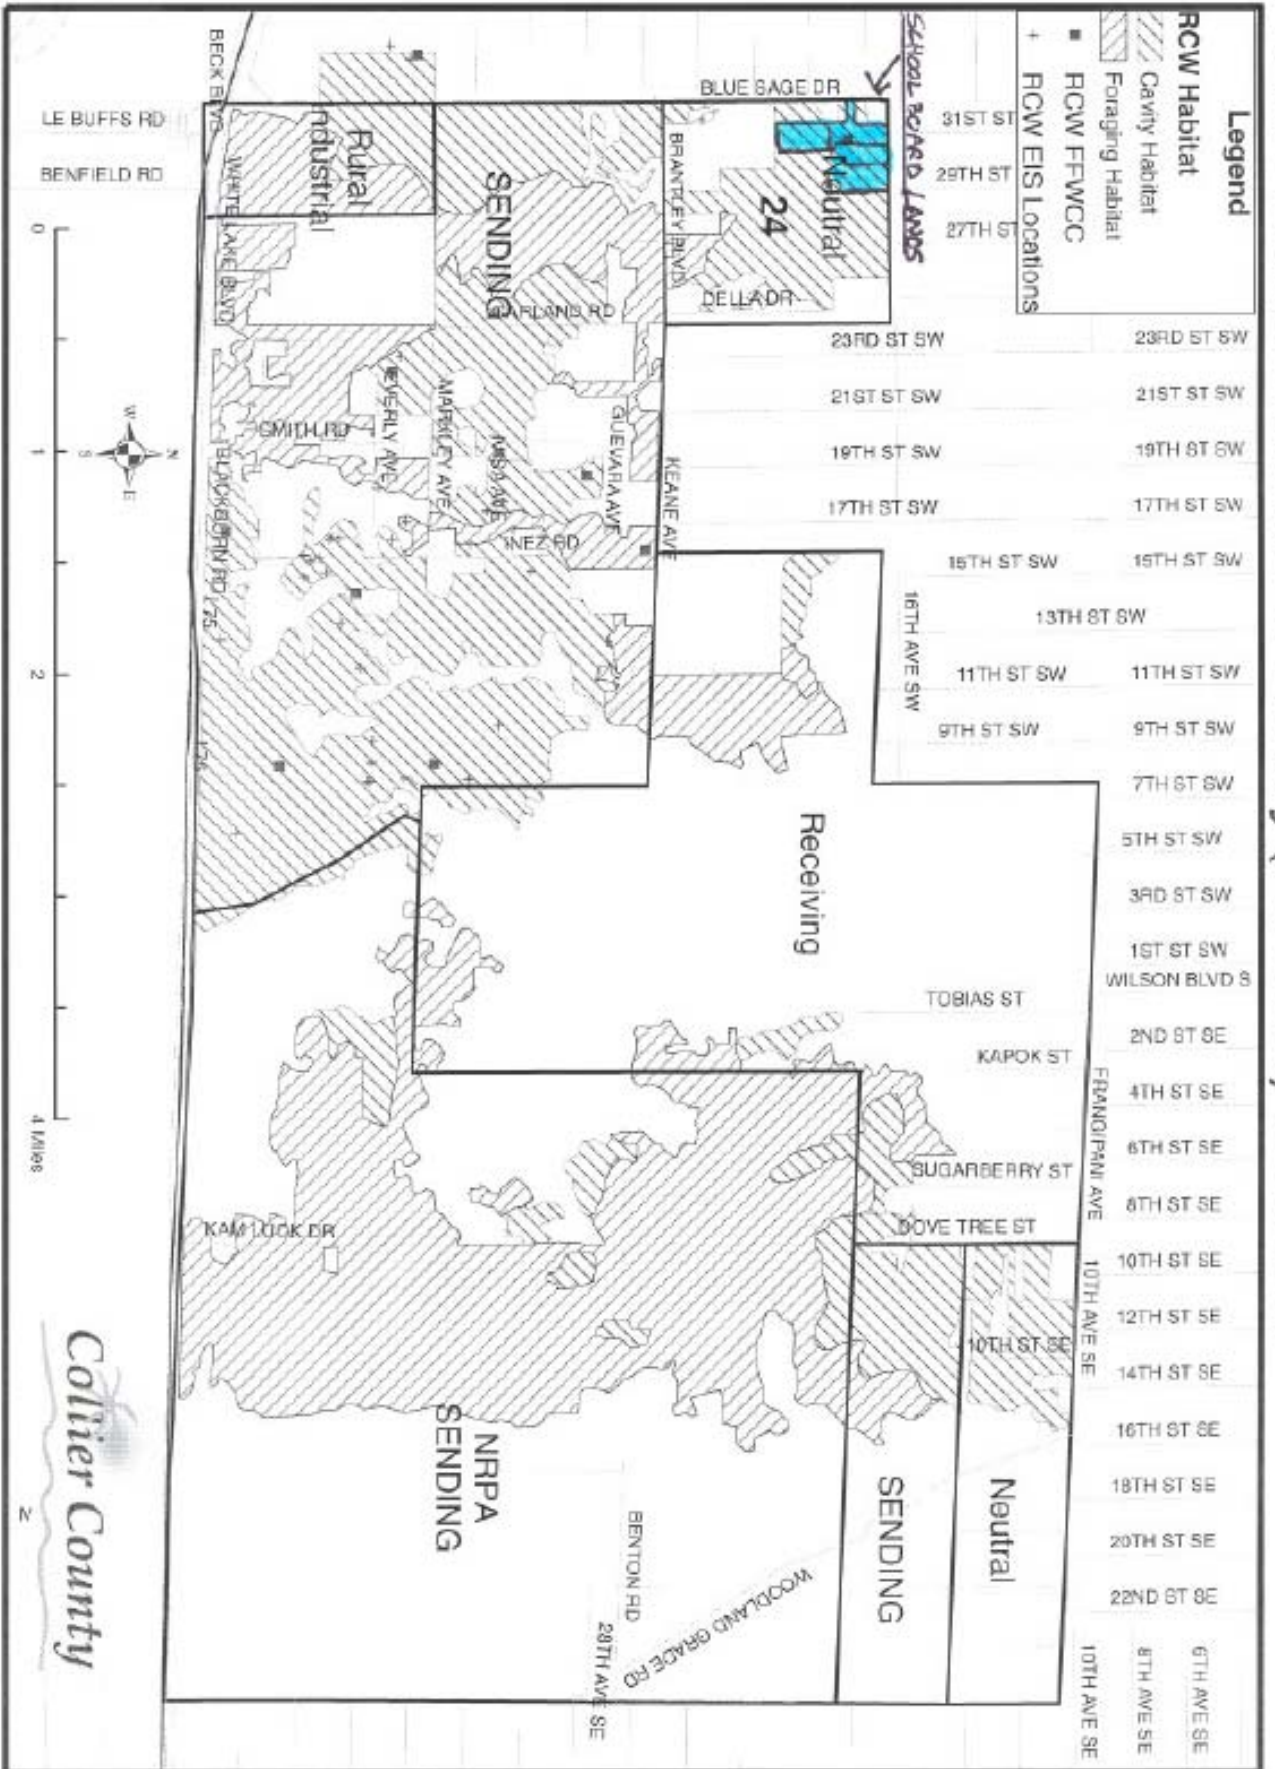

# North Belle Meade Overlay (NBMO) District

Map Exhibit

Created by GIS CDEIS / Environmental Services  
 GIS Manager: NBM/CW/MSD and  
 GIS Manager/Analyst: NBM/CW/JW  
 Date: 8/1/2005

Collier County