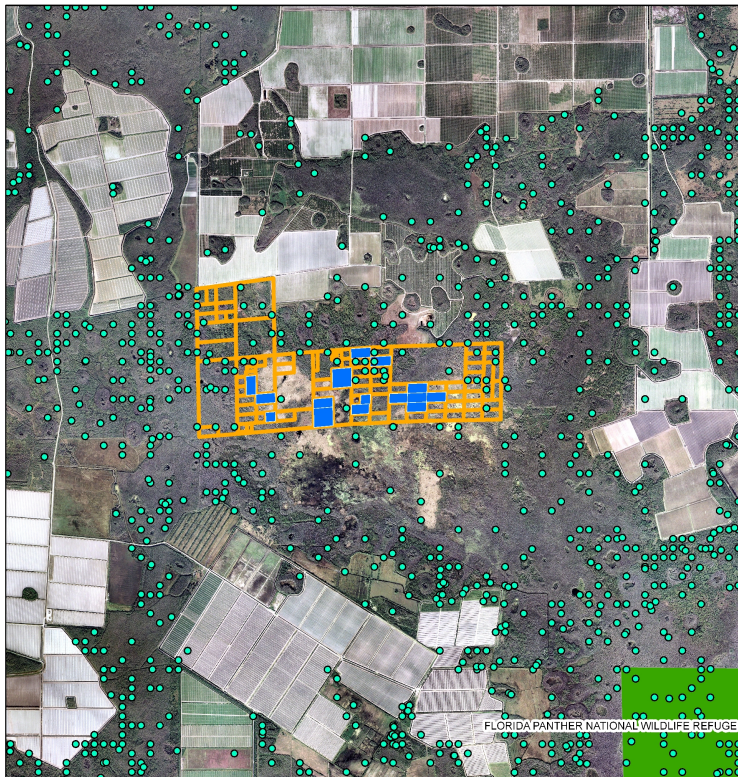

Conservation Collier: Camp Keais Strand Surrounding Lands Map

0 0.25 0.5 1 Miles

 Collier County

-  Camp Keais Strand Parcels
-  Parcels Currently Offered (Jan2008)
-  Natural Areas
-  FL Panther Telemetry Points

Data Source: Parcels - Collier County Property Appraiser
2006 and 2007 Aerials - CC Property Appraiser
Panther Points: FWCC
Created By: GIS/ A. Karim./ Facilities Management/
Conservation Collier
GIS/Conservation Collier/ICSR/3rd Cycle 2005/Camp Keais Strand.
2007 update information/ CKS_AerialZoomout_Jan08.mxd
Jan. 22, 2008