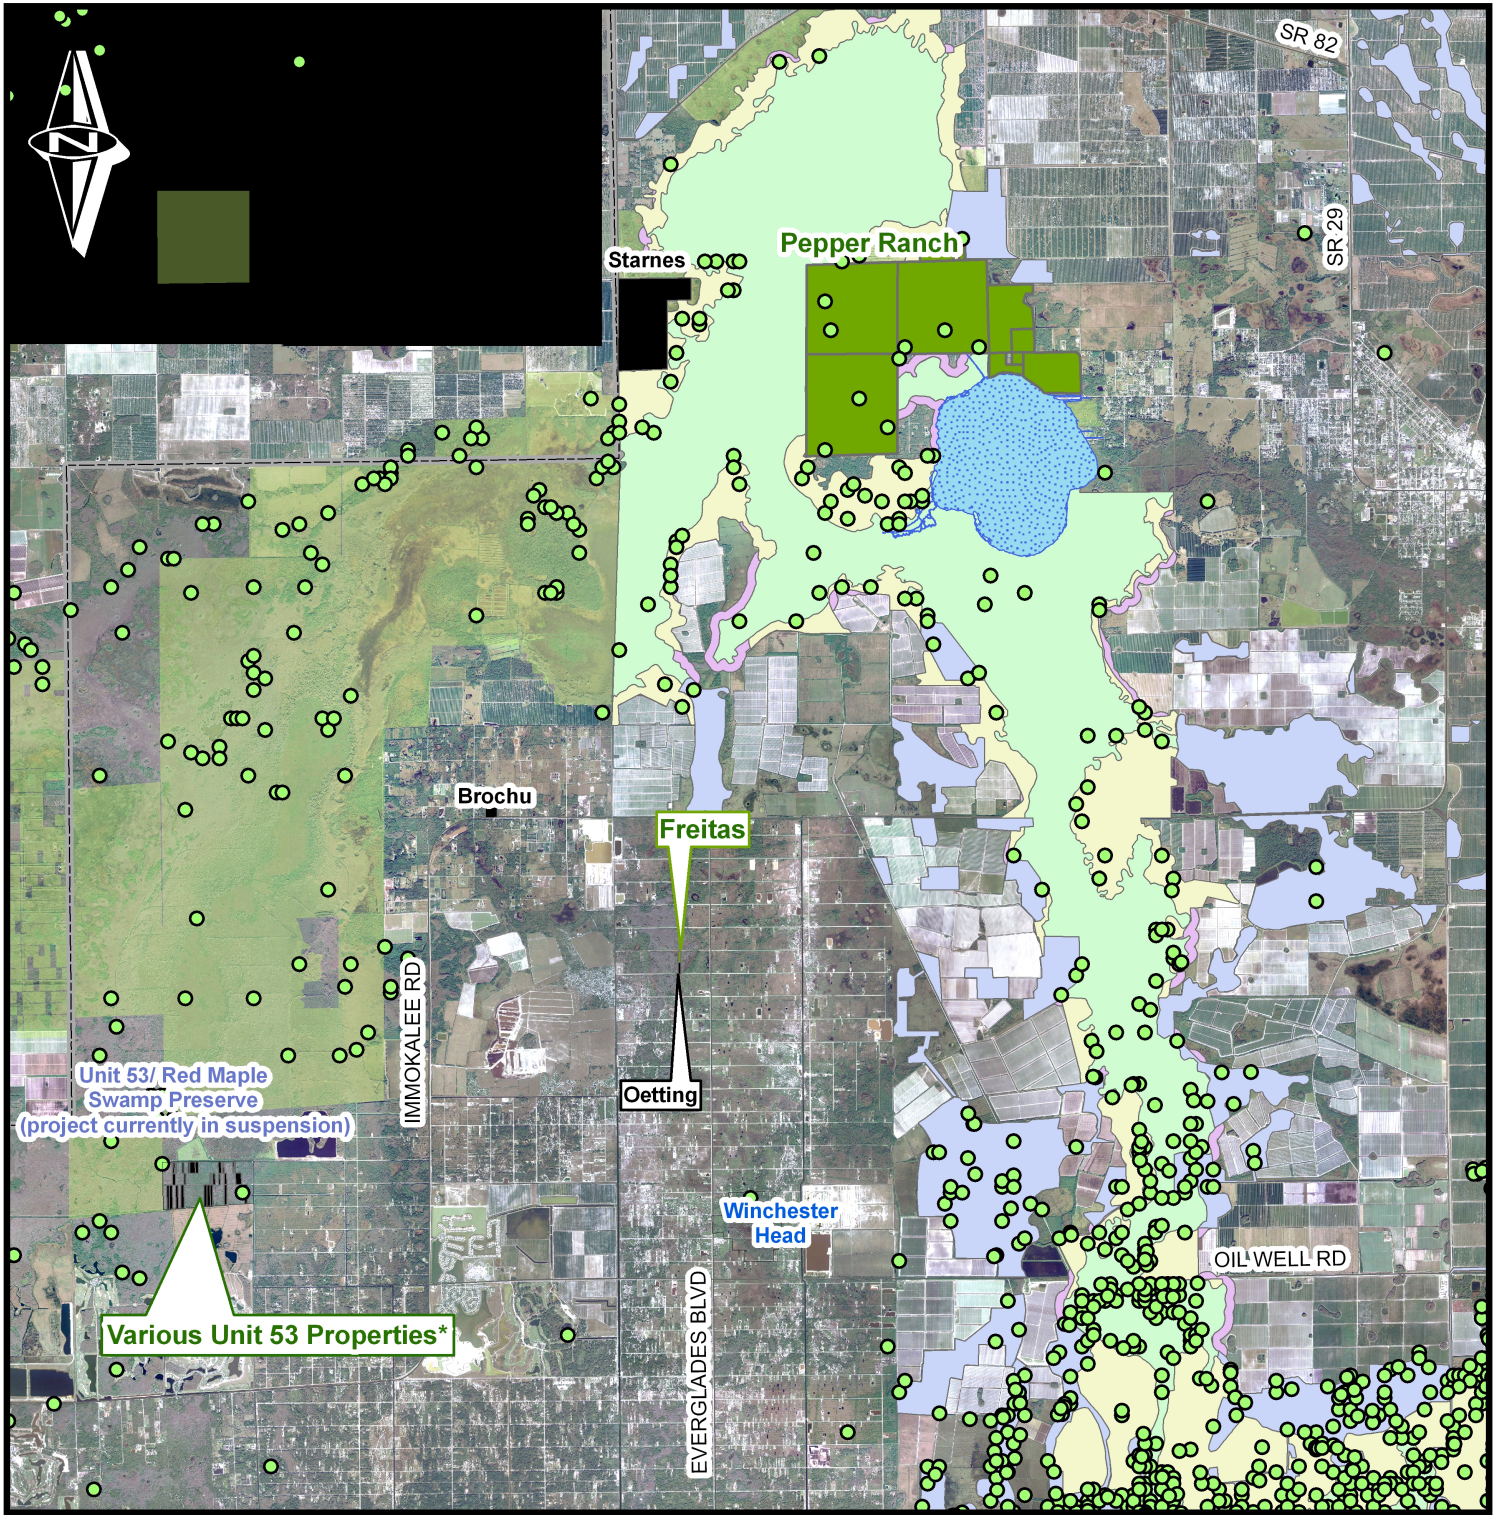

Conservation Collier: Pepper Ranch Surrounding Lands Map (Including Stewardship Areas)

0 0.5 1 2 Miles

Pepper Ranch

FL Panther Telemetry Points

Stewardship Areas

Flowway

Habitat

Water Retention

500 Foot Flowway Buffer

Natural Area / Conservation Land