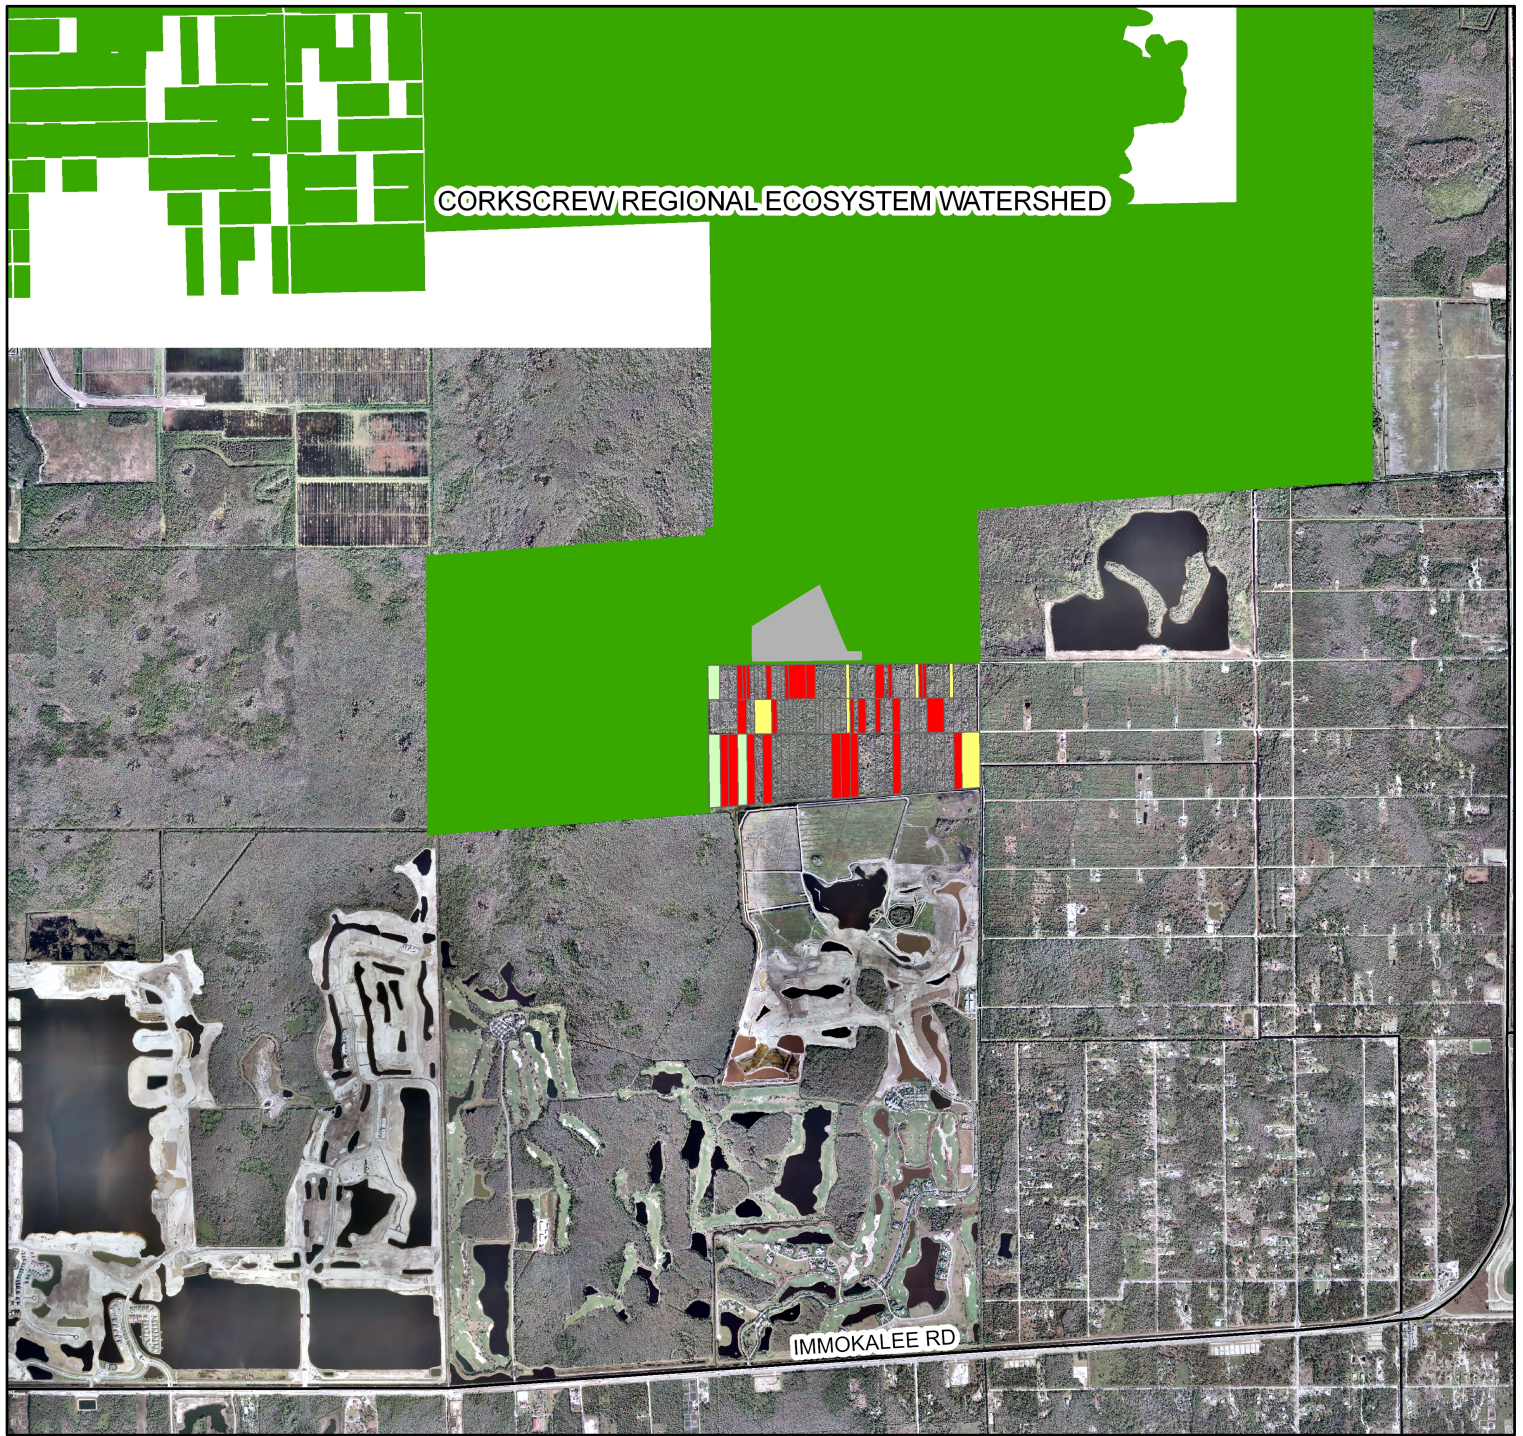

Conservation Collier: NGGE Unit 53 Surrounding Lands Map

0 0.375 0.75 1.5 Miles

NGGE Unit 53 Surrounding Lands

- Acquired Conservation Collier Property
- Willing_Sellers_10-07
- Owned by CREW or GAC Trust
- SFWMD Land
- CountyCowPasture