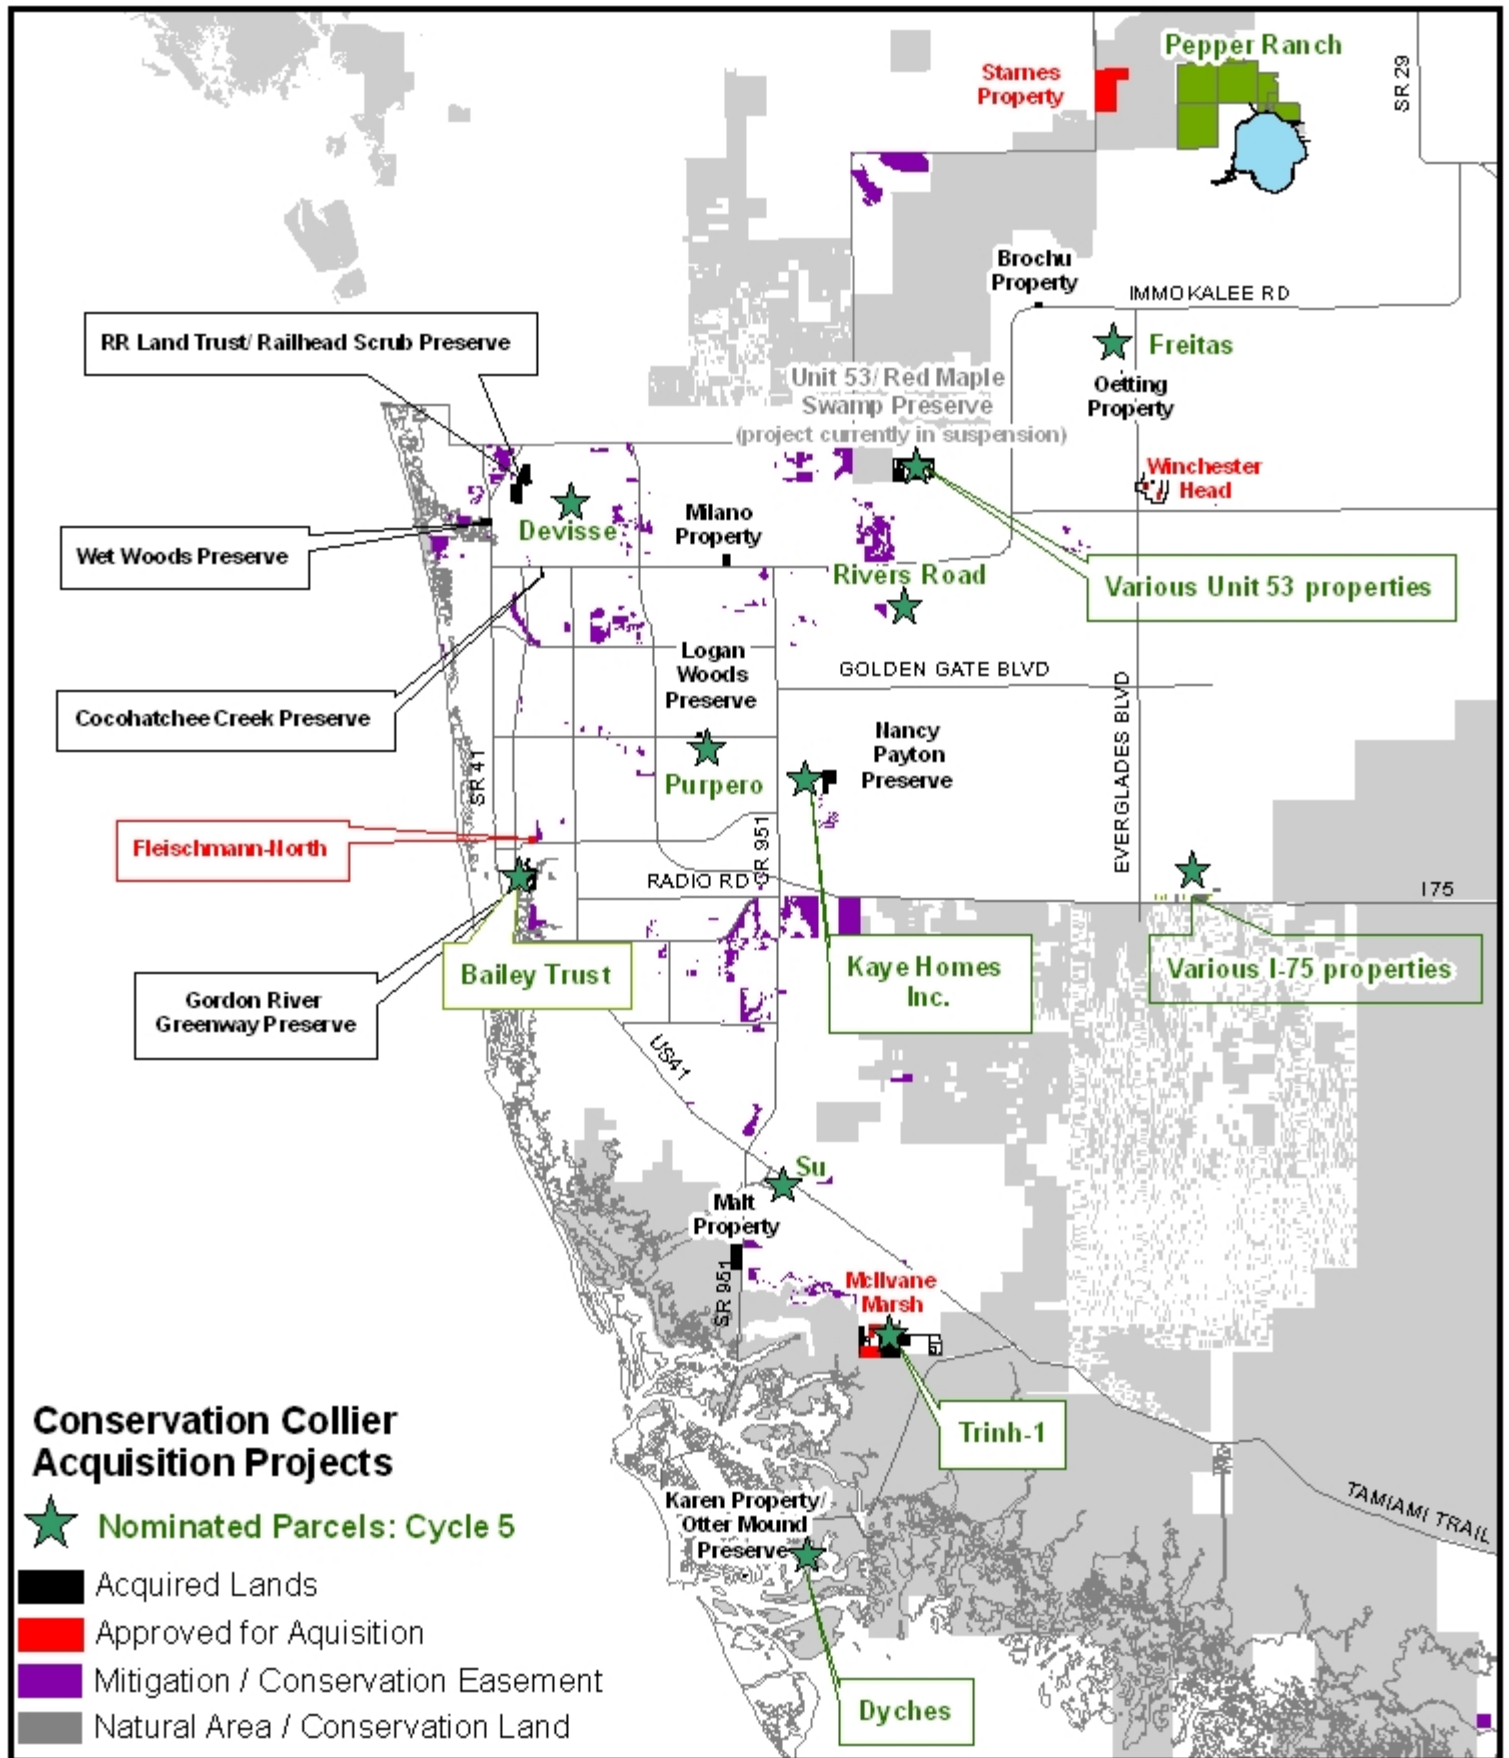

# Conservation Collier Nominated Parcels for Aquisition Cycle 5 (2007)

0 2.5 5 10 Miles

Data Source: Parcels - Collier County Property Appraiser  
 Created By: GIS/ AK/Conservation Collier  
 G:\Conservation Collier\maps\Cycle 5\Cycle\_5\_nominated\_parcel.s.mxd and .jpg  
 Date: September 25, 2007  
 Revised: December 7, 2007