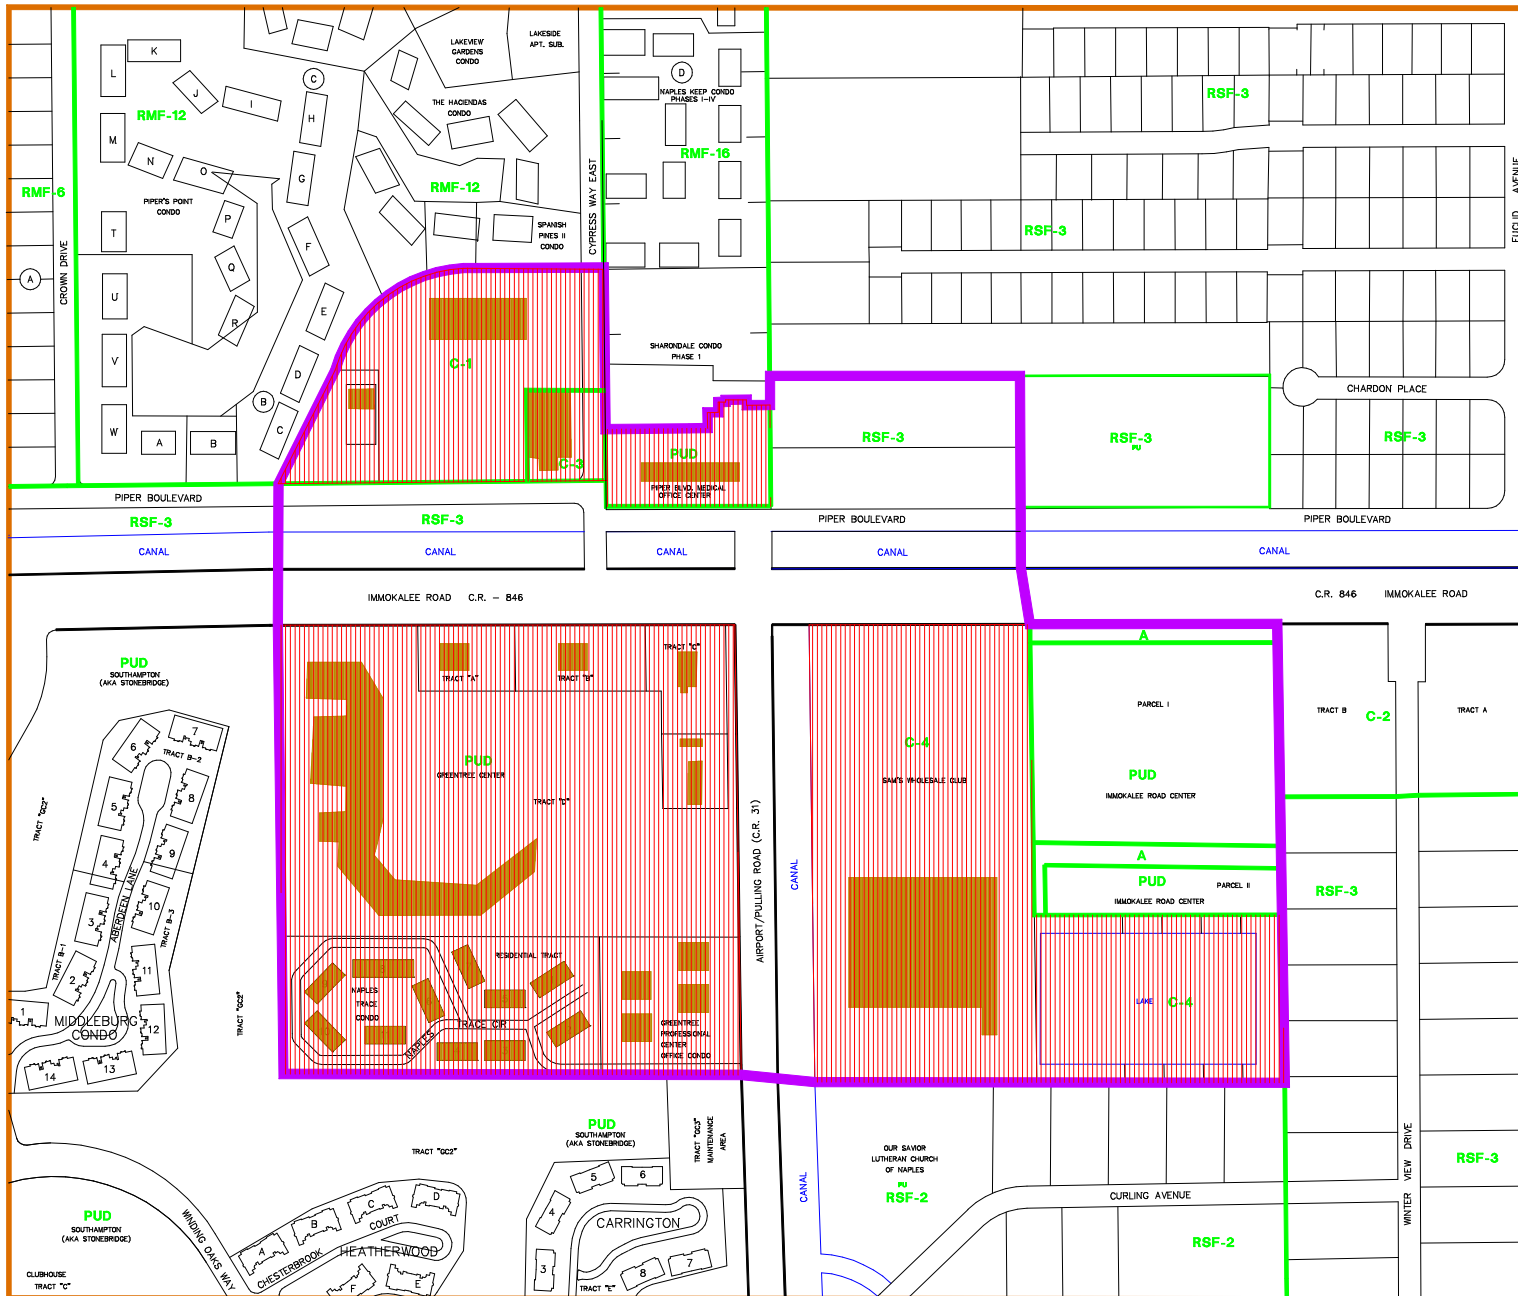

ACTIVITY CENTER #1

IMMOKALEE ROAD (C.R. 846) - AIRPORT-PULLING ROAD (C.R. 31)
Collier County, Florida

LEGEND

- ACTIVITY CENTER BOUNDARY
- RSF-3 EXISTING ZONING
- DEVELOPED LAND USE
- EXISTING BUILDINGS AND STRUCTURES

NOTE: DEVELOPED LAND USE, EXISTING BUILDINGS AND STRUCTURES QUALITY FROM DECEMBER 2008 AERIAL PHOTO