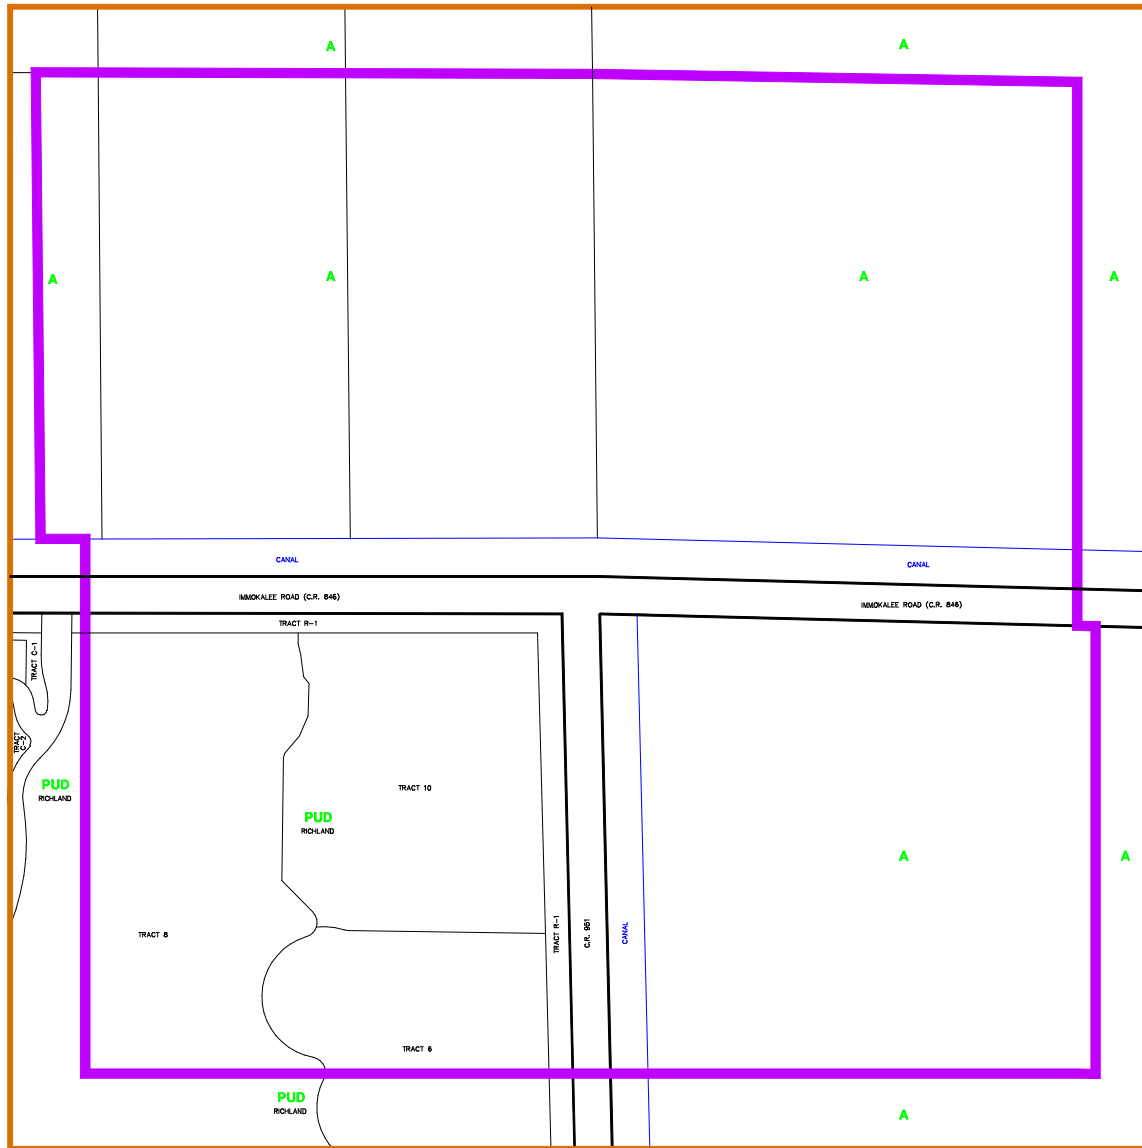

ACTIVITY CENTER #3

IMMOKALEE ROAD (C.R. 848) - C.R. 951

Collier County, Florida

LEGEND	
	ACTIVITY CENTER BOUNDARY
	RSF-3 EXISTING ZONING
	DEVELOPED LAND USE
	EXISTING BUILDINGS AND STRUCTURES

NOTE: DEVELOPED LAND USE, EXISTING BUILDINGS AND STRUCTURES COMPILED FROM DECEMBER 1998 AERIAL PHOTO