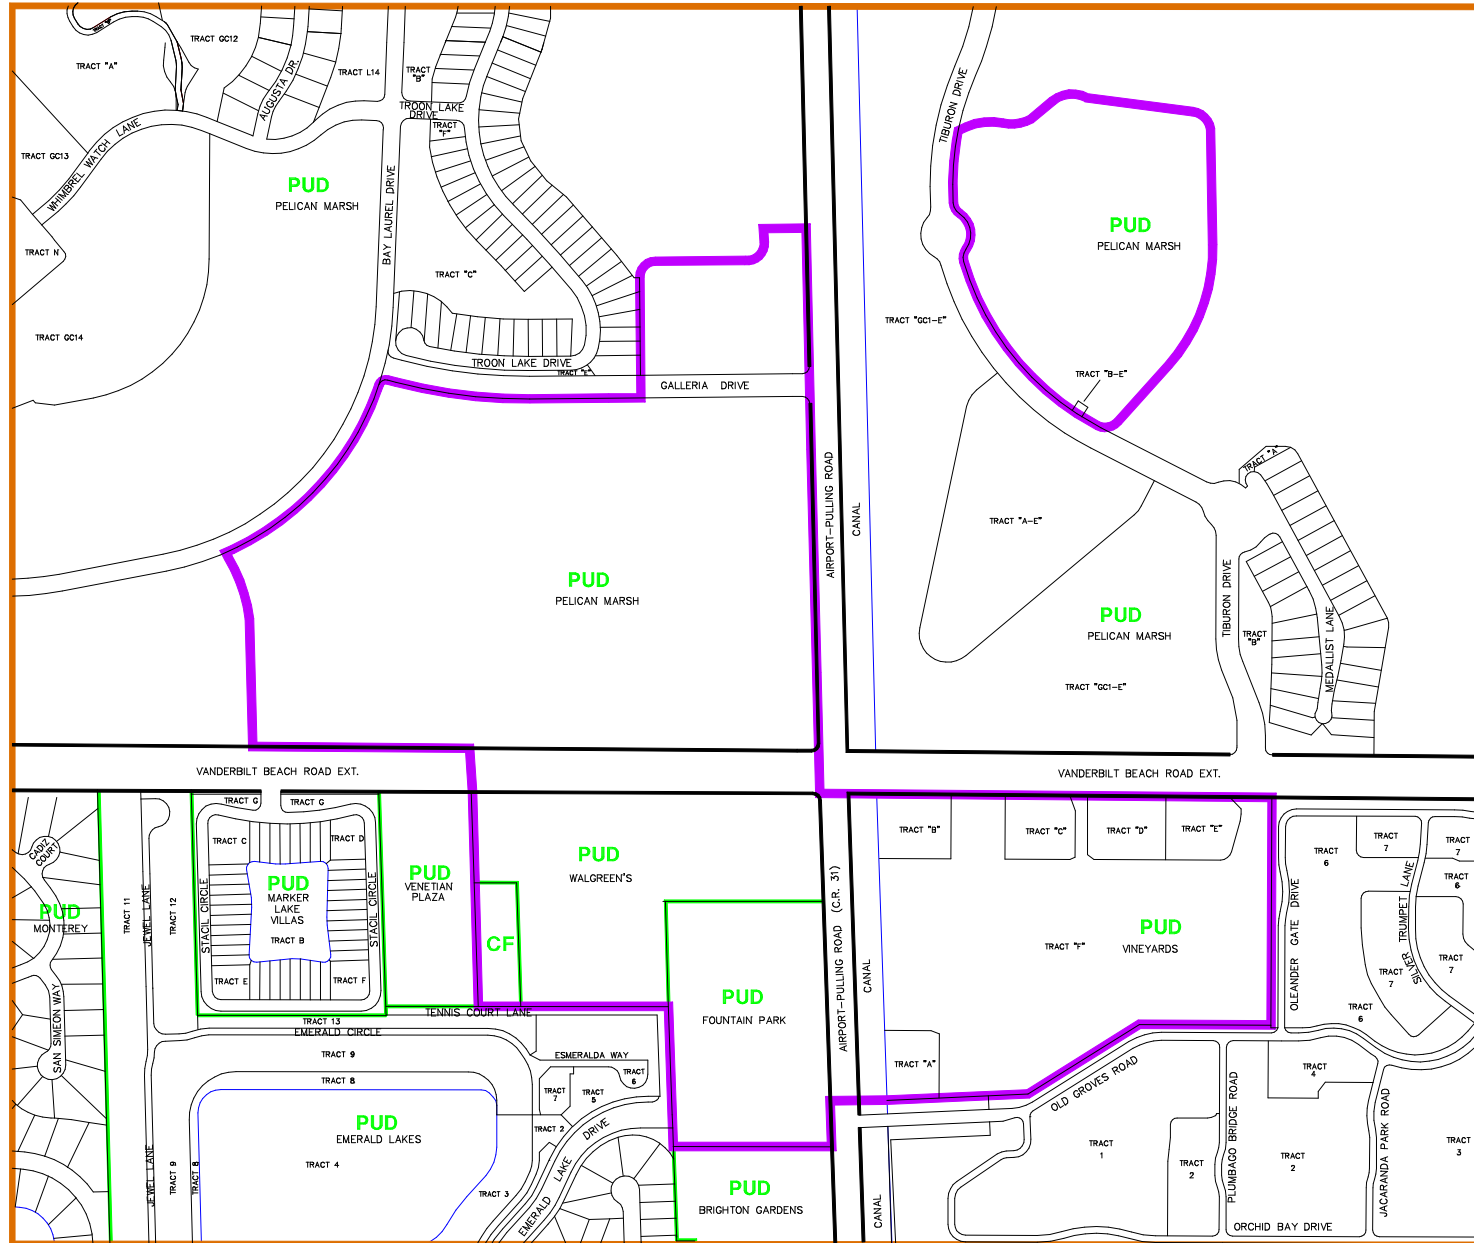

ACTIVITY CENTER #11

VANDERBILT BEACH ROAD EXT. (C.R. 862) - AIRPORT-PULLING ROAD (C.R. #1)

Collier County, Florida

LEGEND

-  ACTIVITY CENTER BOUNDARY
-  RSF-3 EXISTING ZONING
-  DEVELOPED LAND USE (NOTE: DEVELOPED LAND USE, EXISTING BUILDINGS AND STRUCTURES CAPTURE FROM OCCUPANCY 1988 AERIAL PHOTO)
-  EXISTING BUILDINGS AND STRUCTURES