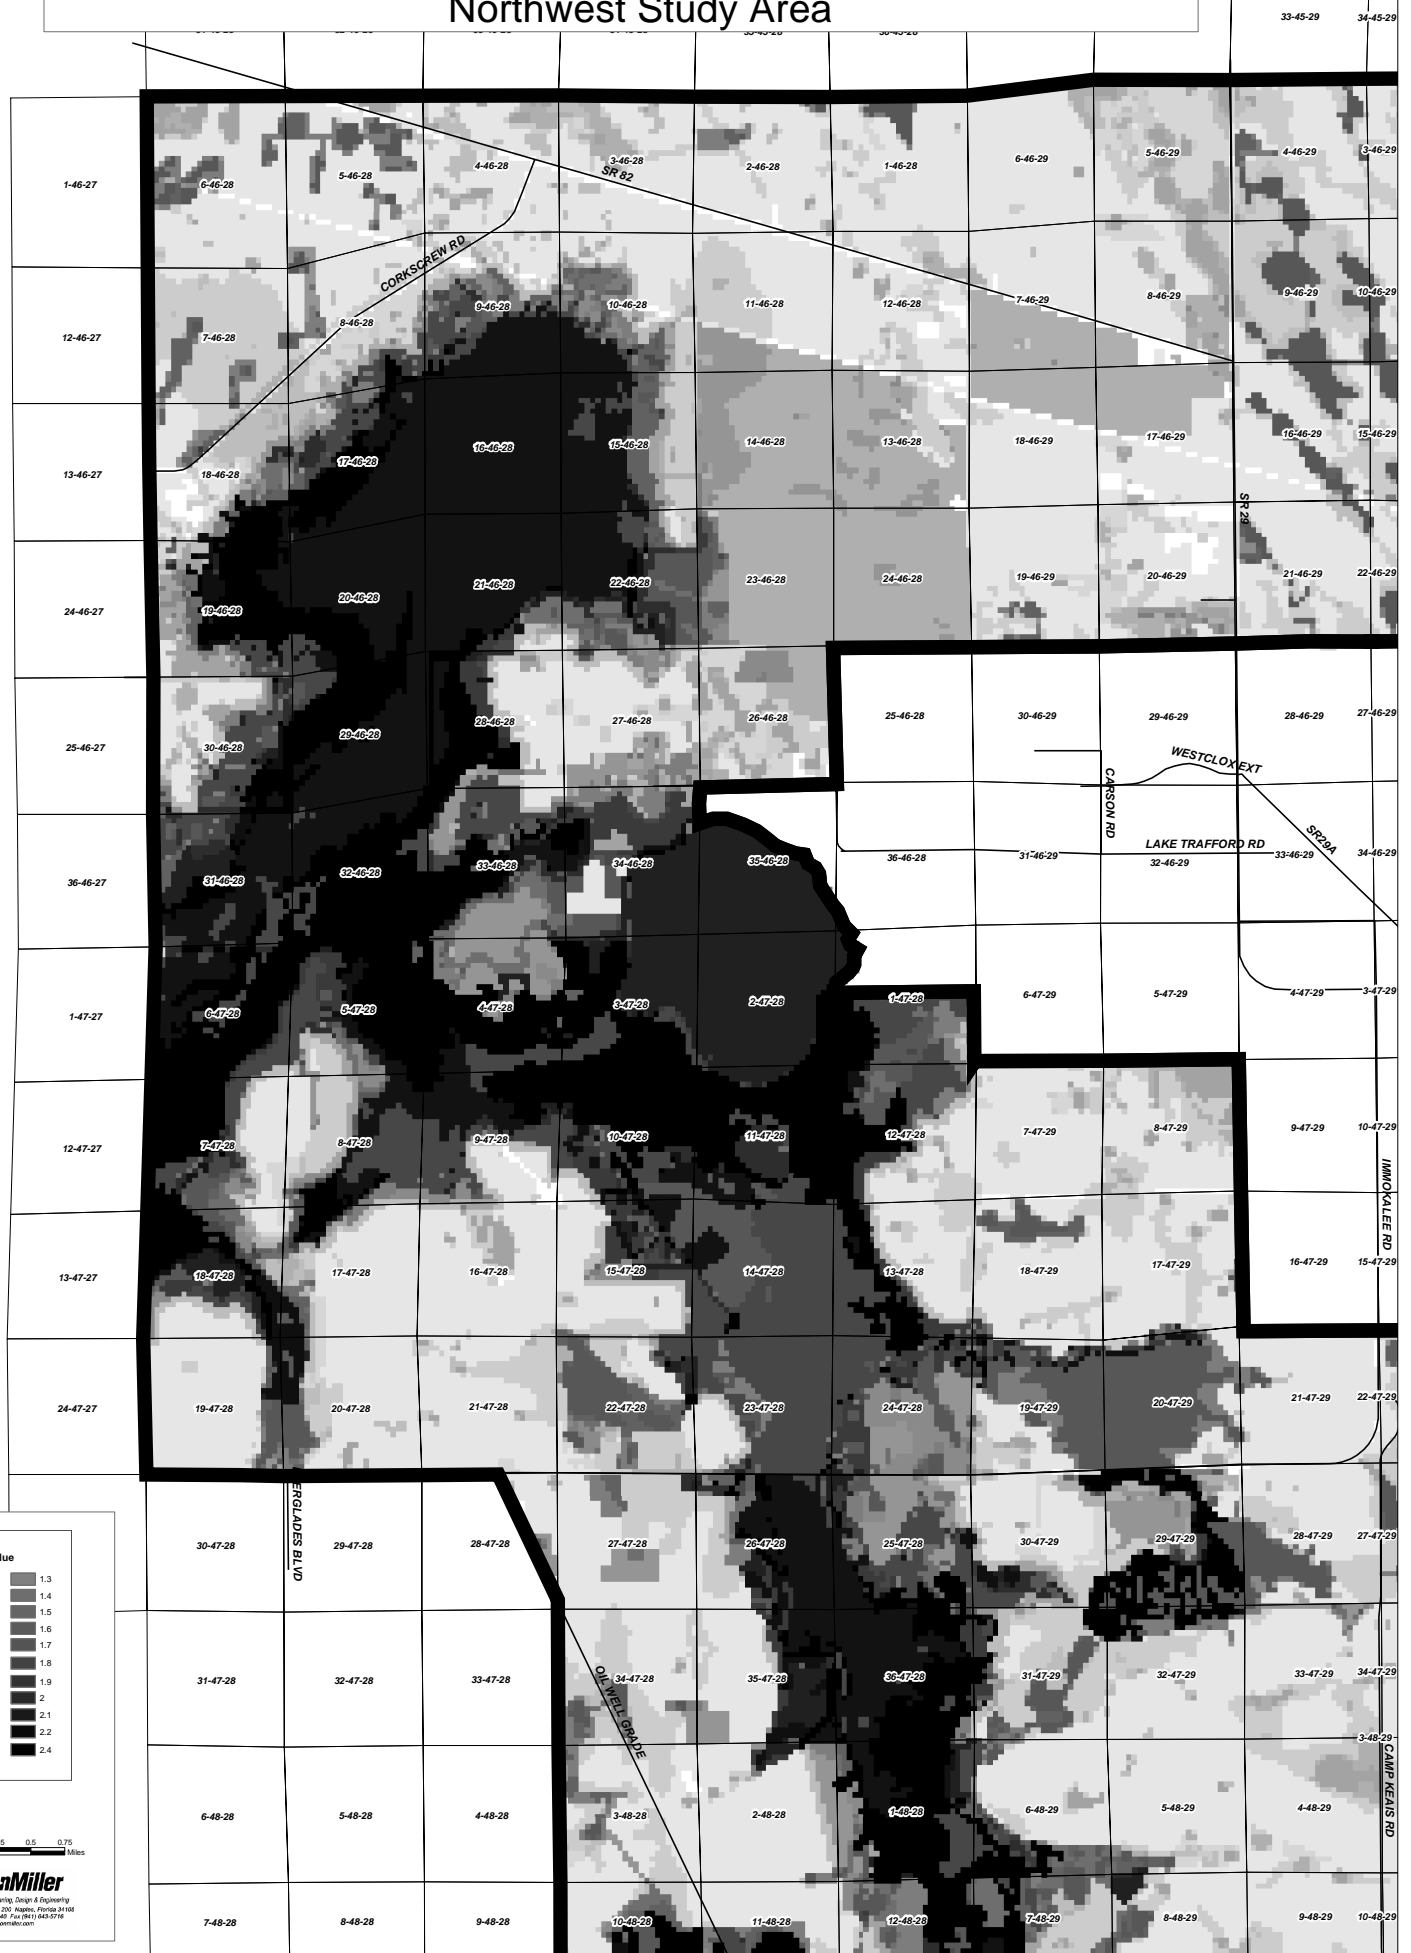

Rural Lands Study Area Natural Resource Index Map Series

Northwest Study Area