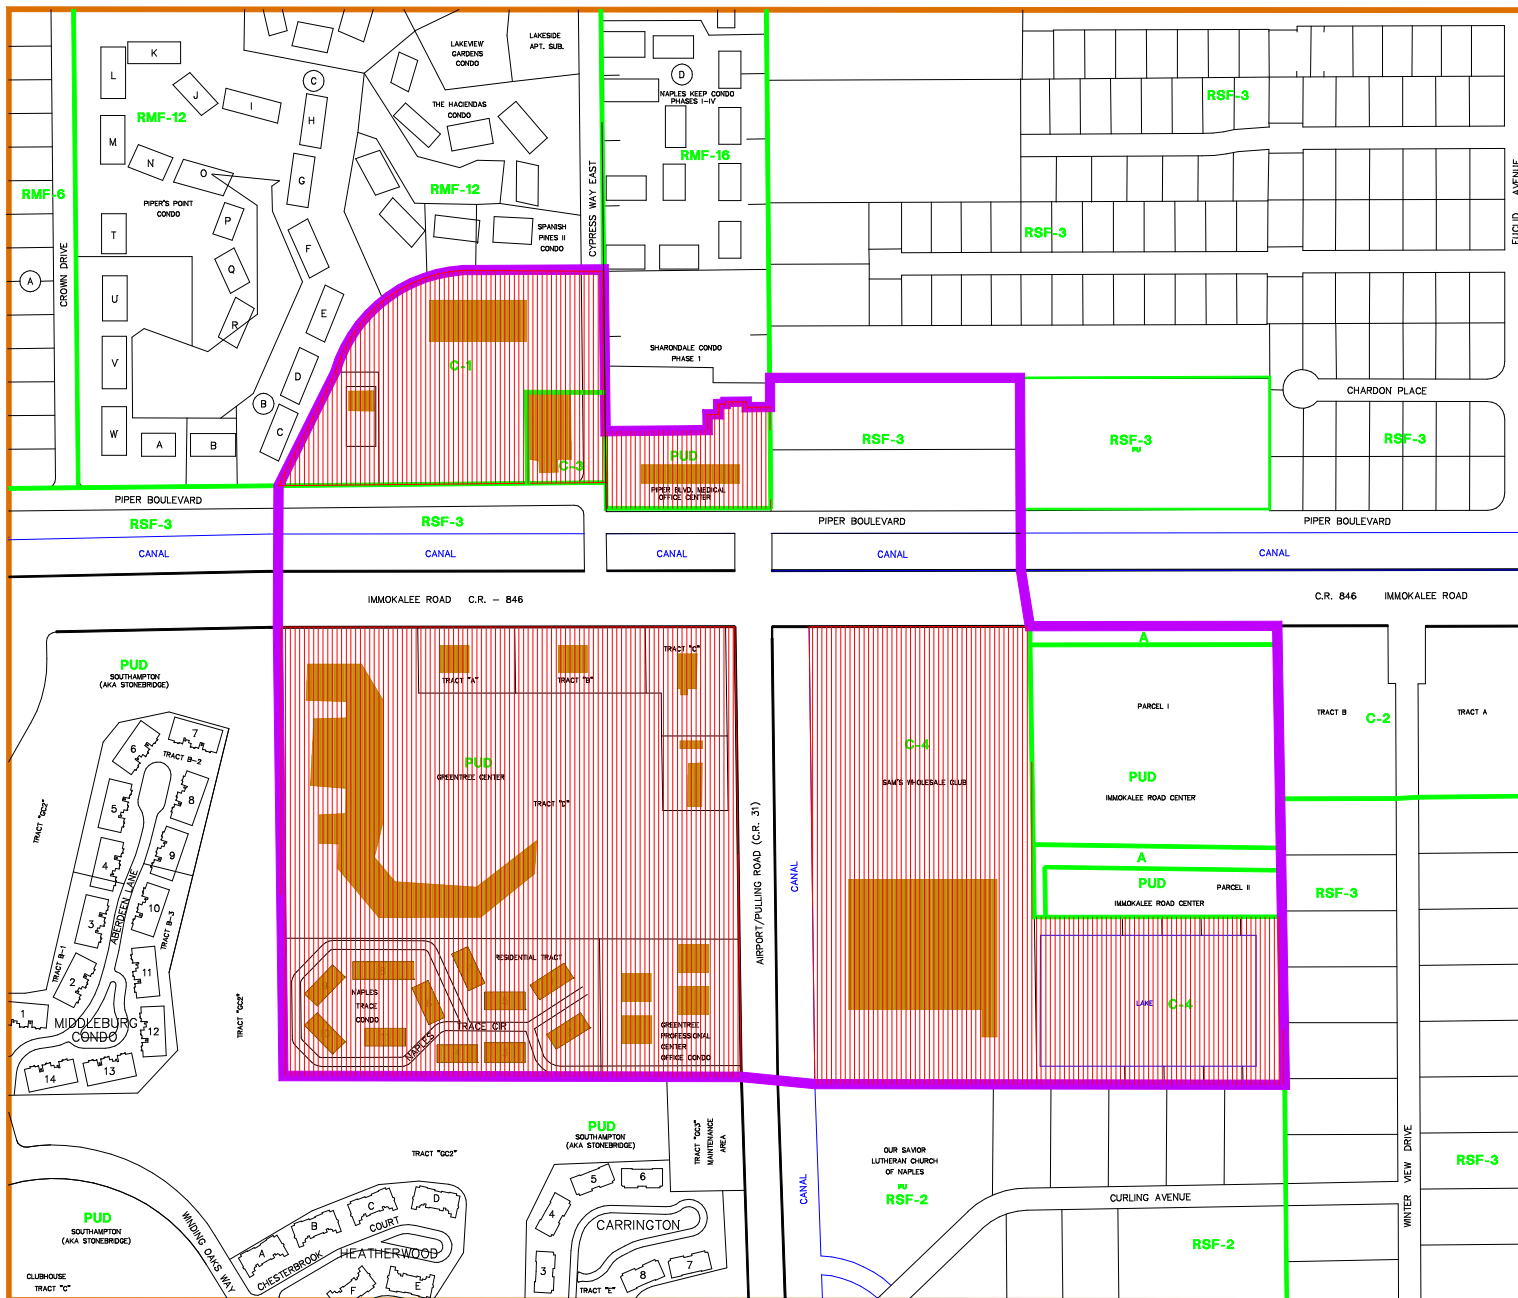

ACTIVITY CENTER #1

IMMOKALEE ROAD (C.R. 846) - AIRPORT-PULLING ROAD (C.R. 31)
 Collier County, Florida

LEGEND

-  ACTIVITY CENTER BOUNDARY
-  RSF-3 EXISTING ZONING
-  DEVELOPED LAND USE
-  EXISTING BUILDINGS AND STRUCTURES

NOTE: DEVELOPED LAND USE, EXISTING BUILDINGS AND STRUCTURES QUALITY FROM DECEMBER 2008 AERIAL PHOTO

0 300' FT.
 PREPARED BY: GRAPHICS AND TECHNICAL SUPPORT SECTION
 COMMUNITY DEVELOPMENT AND ENVIRONMENTAL SERVICES DIVISION
 FILE: AC1-D17.DWG DATE: 7/99