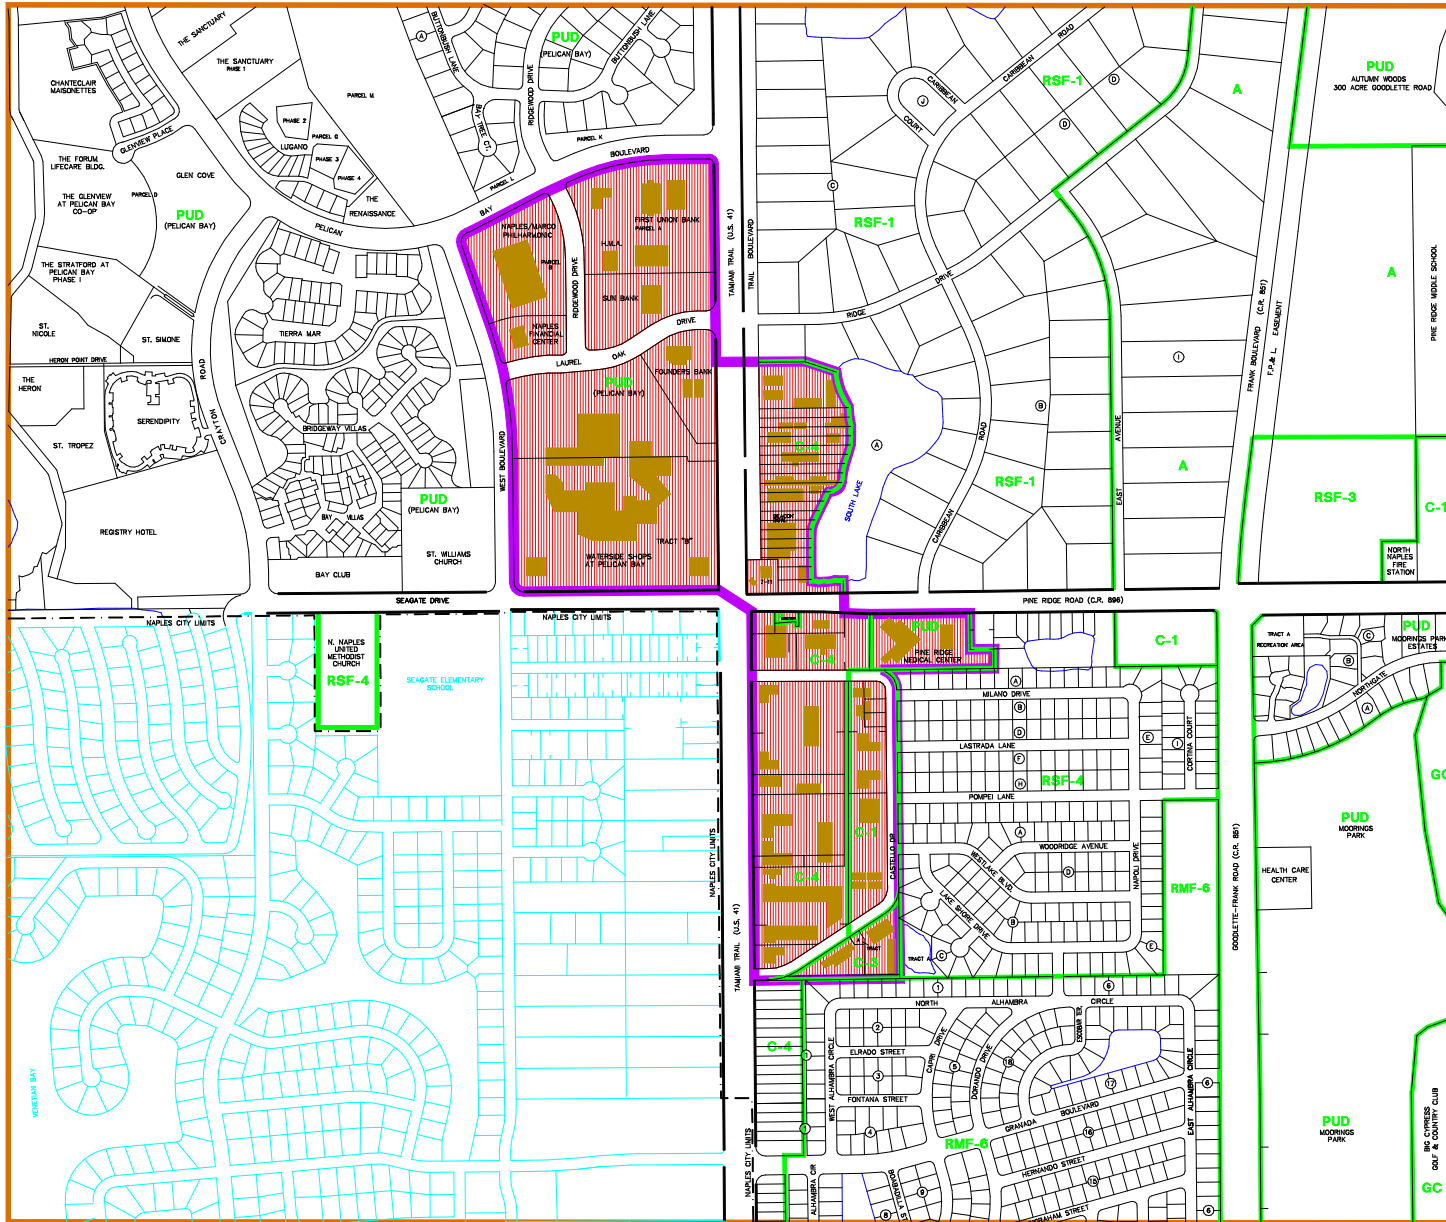

ACTIVITY CENTER #12

TAMIAMI TRAIL (U.S. 41) - PINE RIDGE ROAD (C.R. 896)
 Collier County, Florida

LEGEND

- ACTIVITY CENTER BOUNDARY
- RSF-3 EXISTING ZONING
- DEVELOPED LAND USE
- EXISTING BUILDINGS AND STRUCTURES

NOTE: DEVELOPED LAND USE, EXISTING BUILDINGS AND STRUCTURES COPIED FROM DECEMBER 1998 AERIAL PHOTO