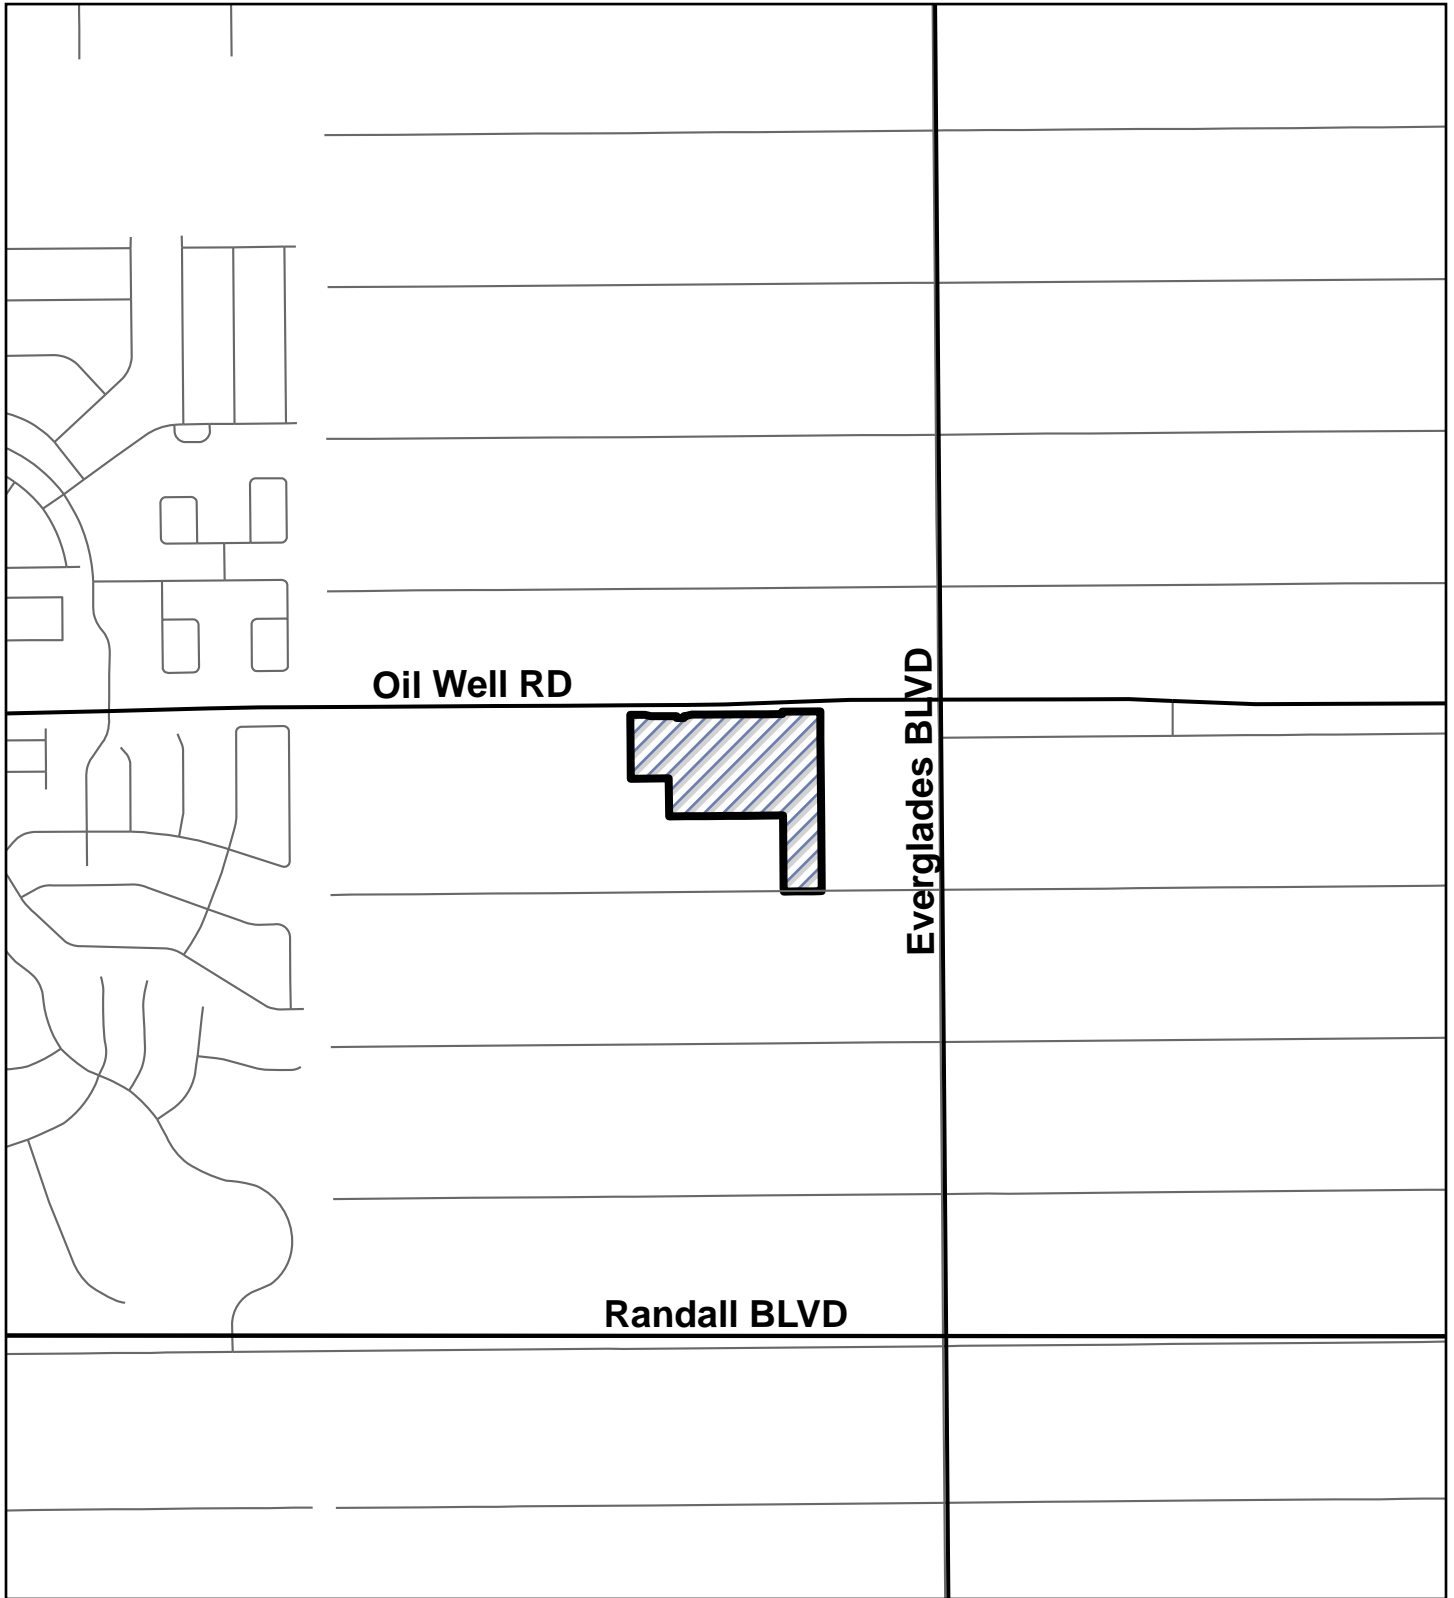

Emmanuel Lutheran Church Community Facilities and Services Subdistrict Collier County, Florida

Adopted - April 23, 2024
(Ord. No. 2024-22)

PREPARED BY: BETH YANG, AICP
GROWTH MANAGEMENT DEPT.
FILE: MISSION SUBDISTRICT.APRX
DATE: 08/09/2024

LEGEND

 Emmanuel Lutheran Church Community
Facilities and Services Subdistrict