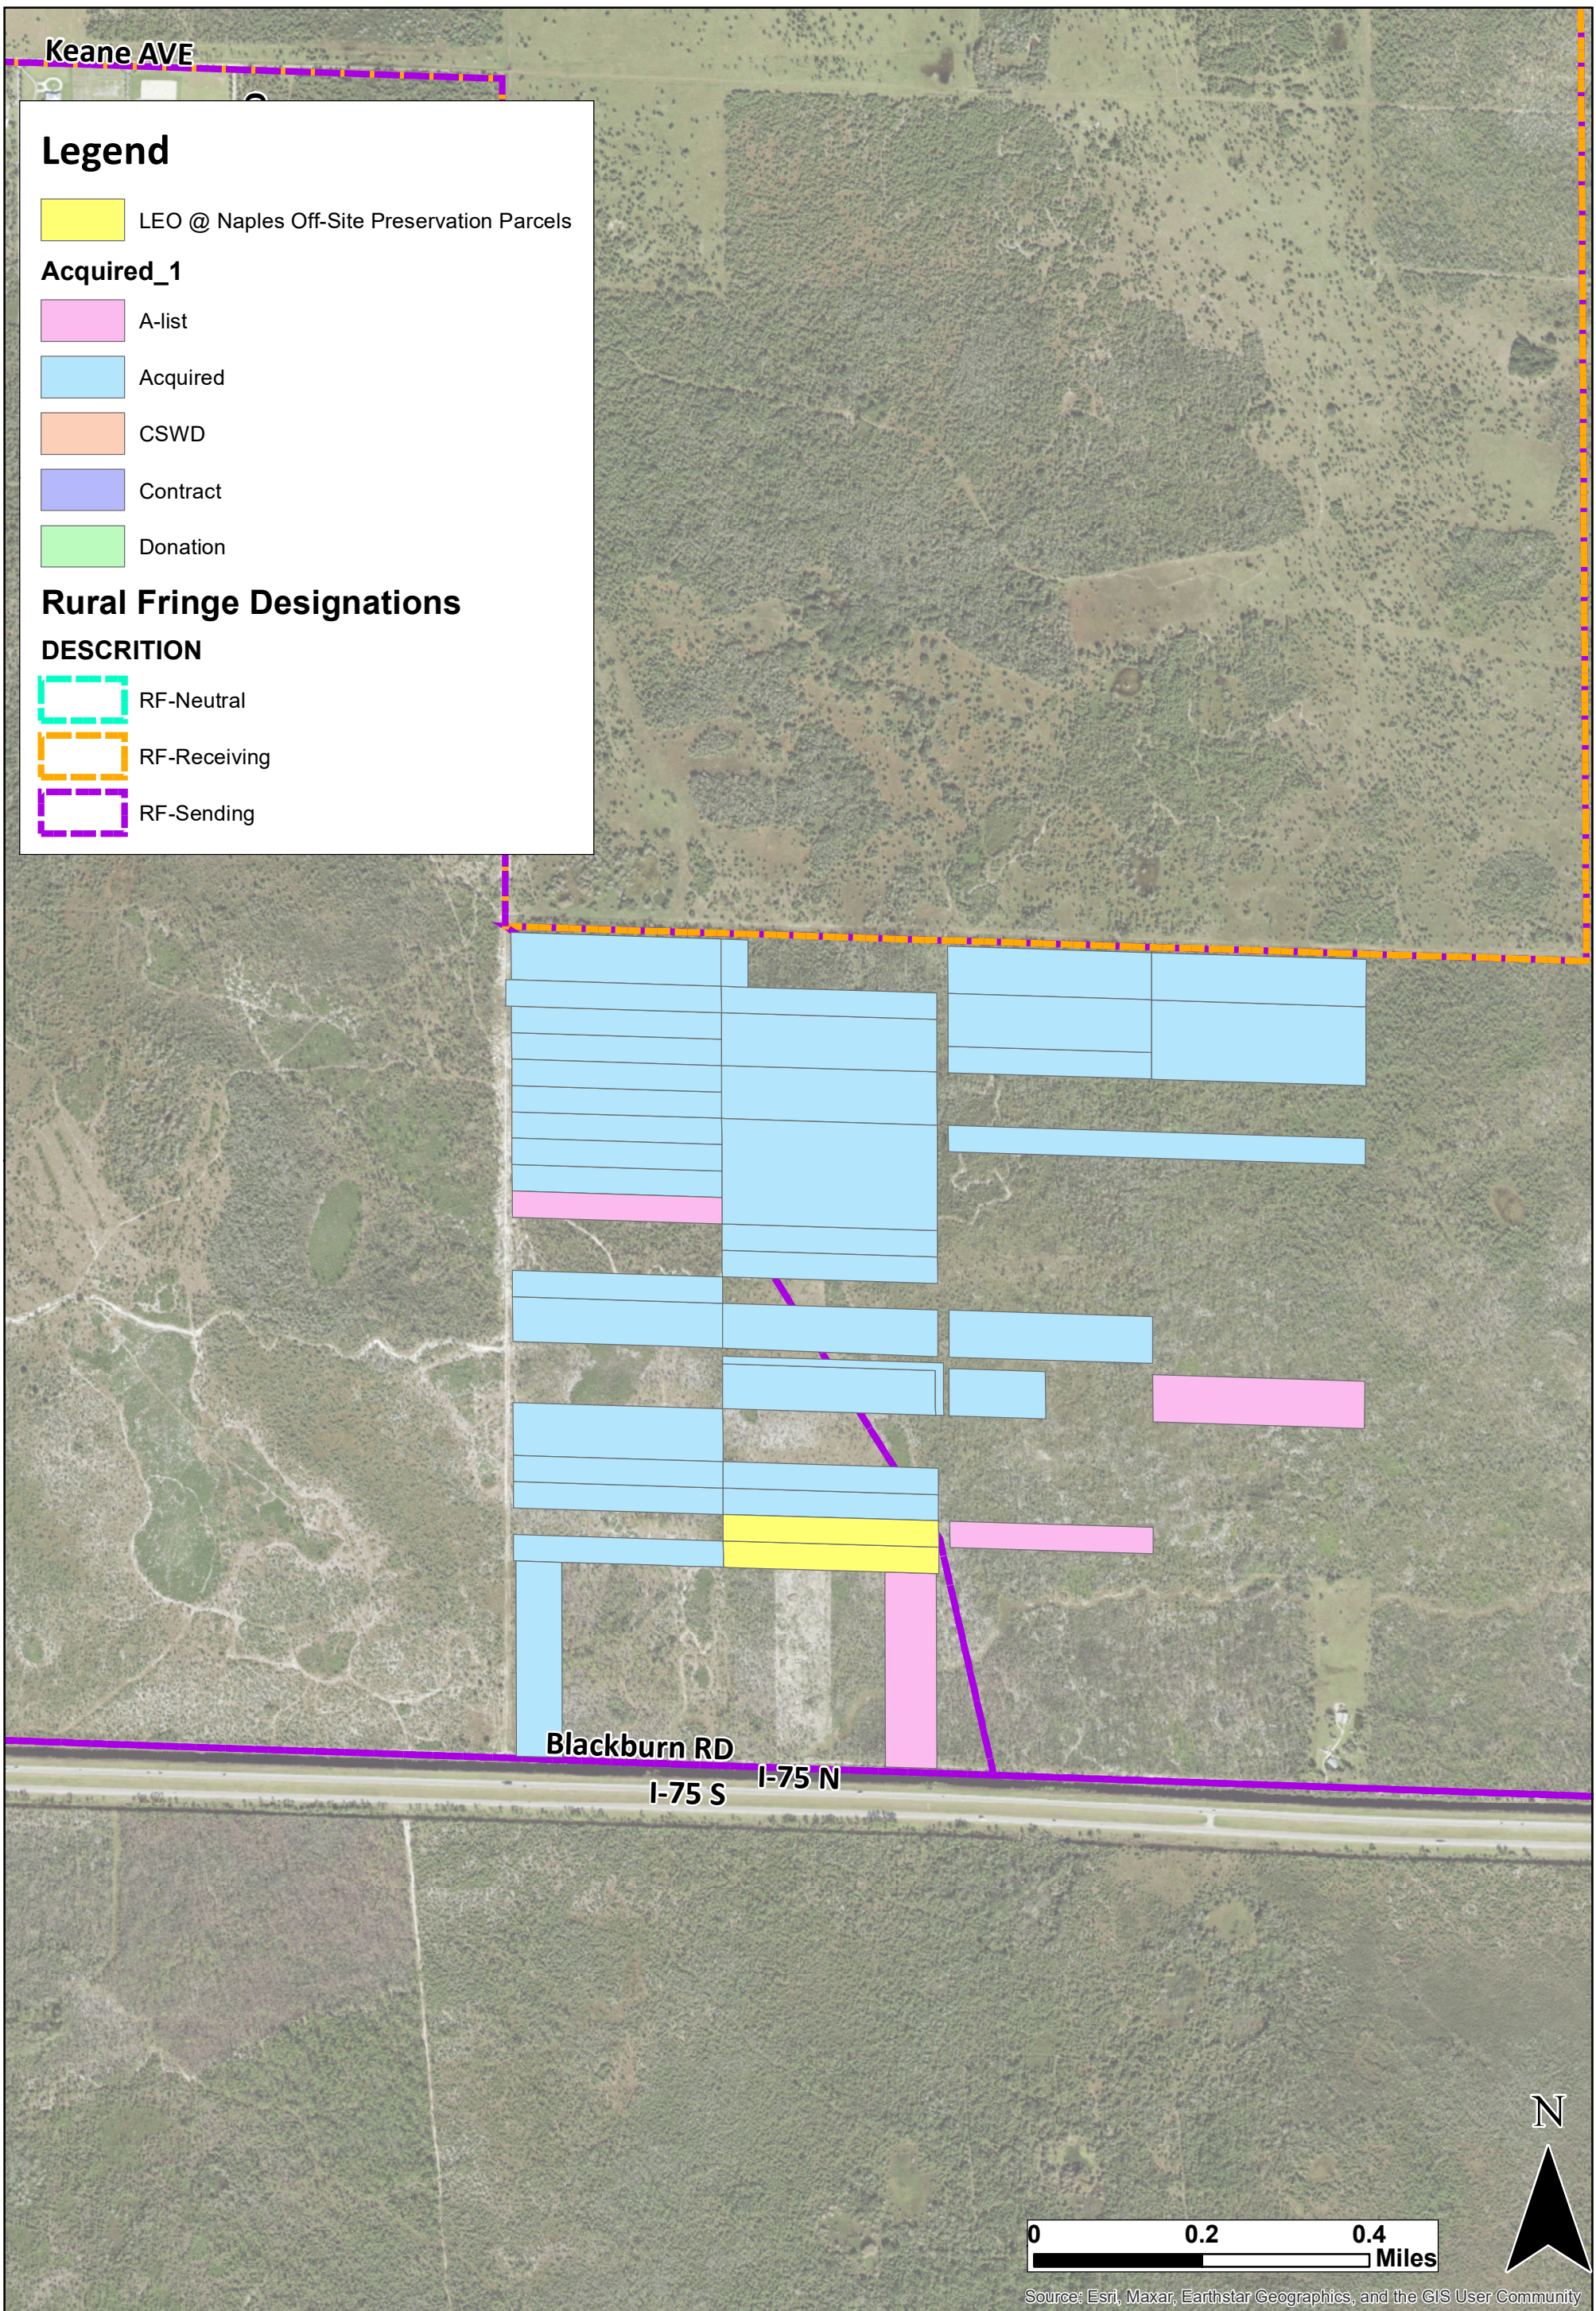

### Acquired\_1

 A-list

 Acquired

 CSWD

 Contract

 Donation

### Rural Fringe Designations

#### DESCRIPTION

 RF-Neutral

 RF-Receiving

 RF-Sending

Blackburn RD  
I-75 S I-75 N

Source: Esri, Maxar, Earthstar Geographics, and the GIS User Community

2600 Golden Gate Parkway  
Naples, FL 34105

PROJECT:  
P-ADVEN-001

LOCATION:  
RURAL FRINGE

CLIENT:  
ADVENIR OAKLEY CAPITAL, LLC

EXHIBIT DESC:  
LEO @ NAPLES OFF-SITE PRESERVATION

NOTES:

Date Saved: 3/22/2023

P:\Activ Projects\P-ADVEN-001\001 Leo at Naples\Planning\GIS\CC Shapefile\PE GIS template portrait 11x17.mxd