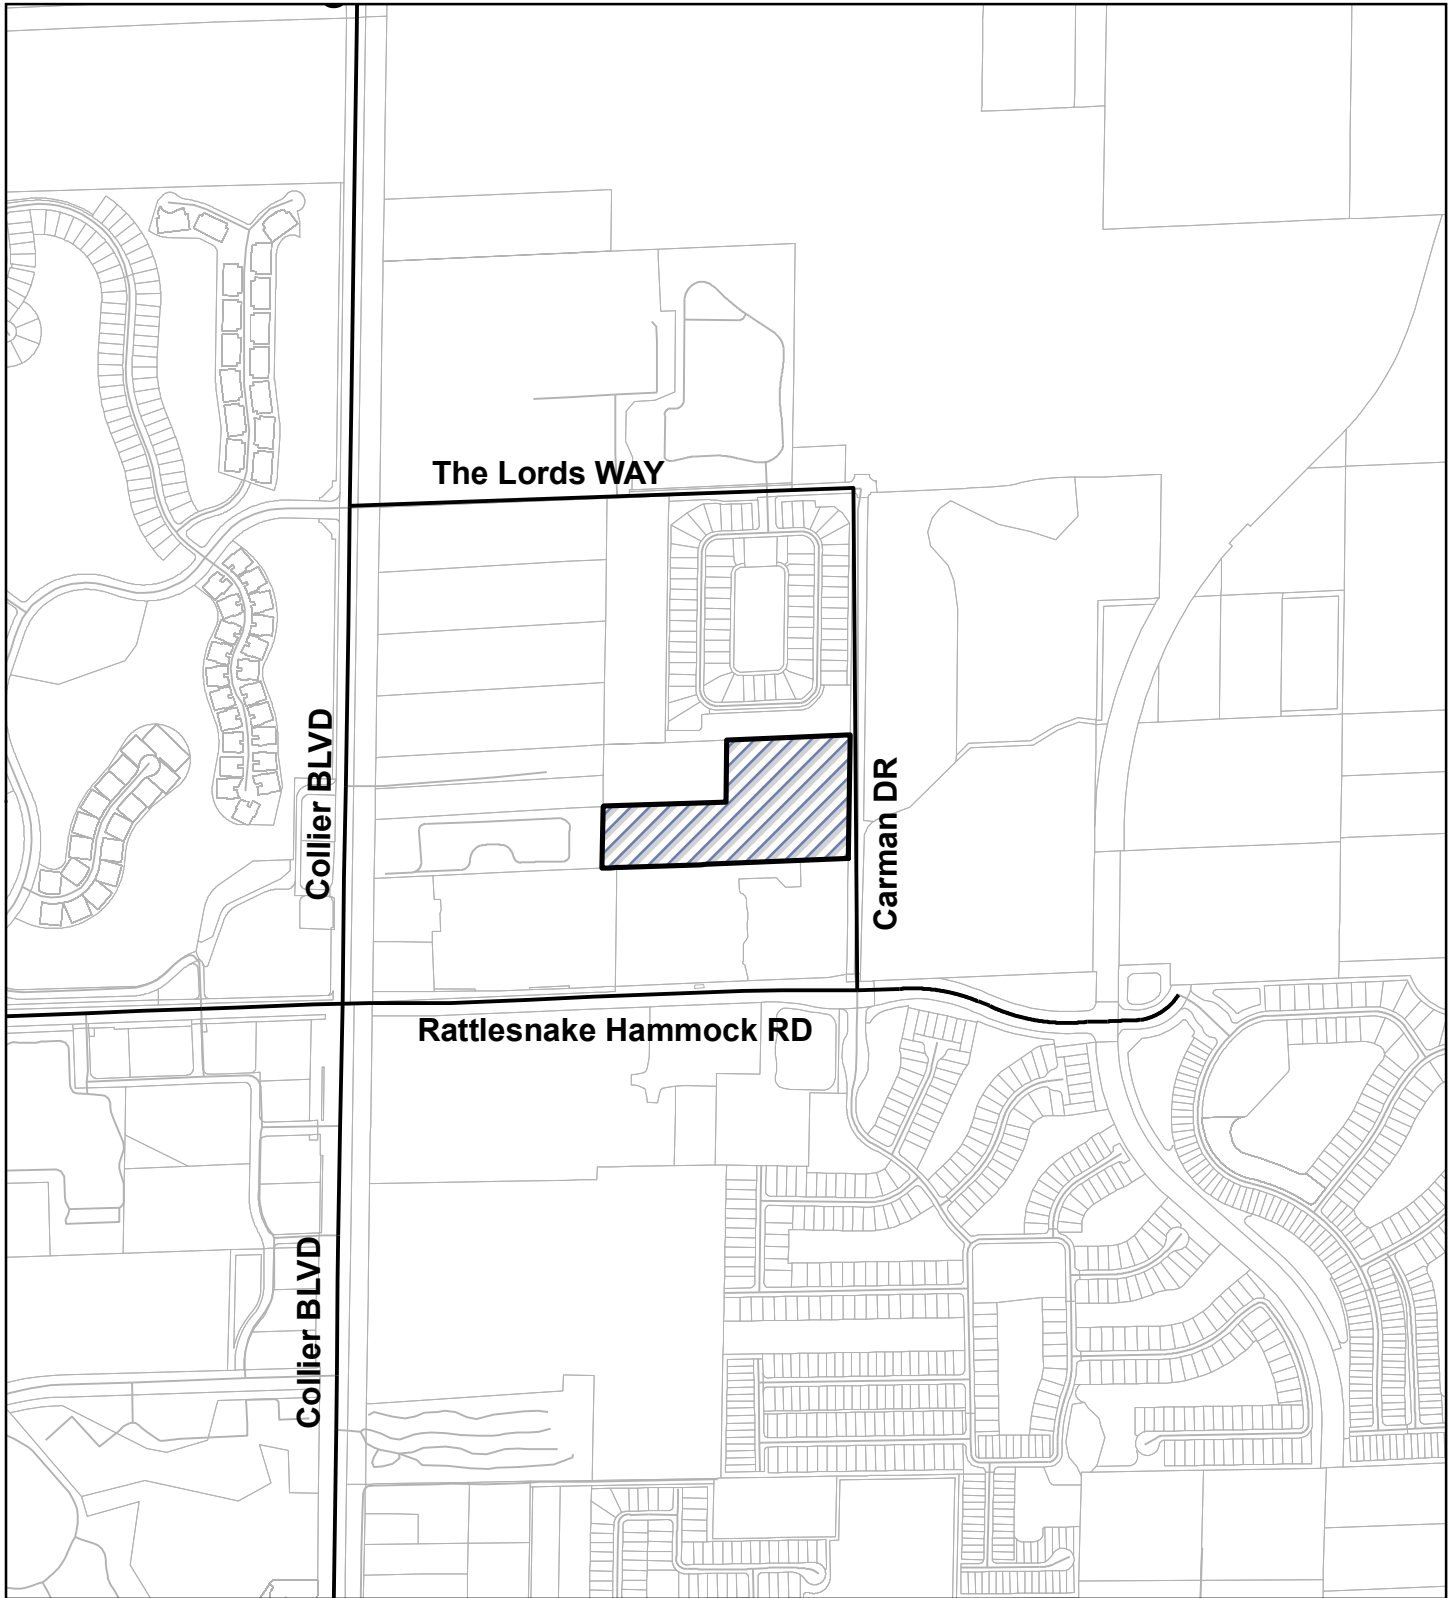

CARMAN DRIVE SUBDISTRICT

COLLIER COUNTY, FLORIDA

Adopted - June 28, 2022
(Ord. No. 2022-27)

0 250 500 1,000 Feet
+ + + + +

PREPARED BY: BETH YANG, AICP
GROWTH MANAGEMENT DEPT.
FILE: CARMAN DRIVE SUBDISTRICT SITE LOCATION MAP DRAFT.MXD
DATE: 12/15/2022

LEGEND

 CARMAN DRIVE SUBDISTRICT