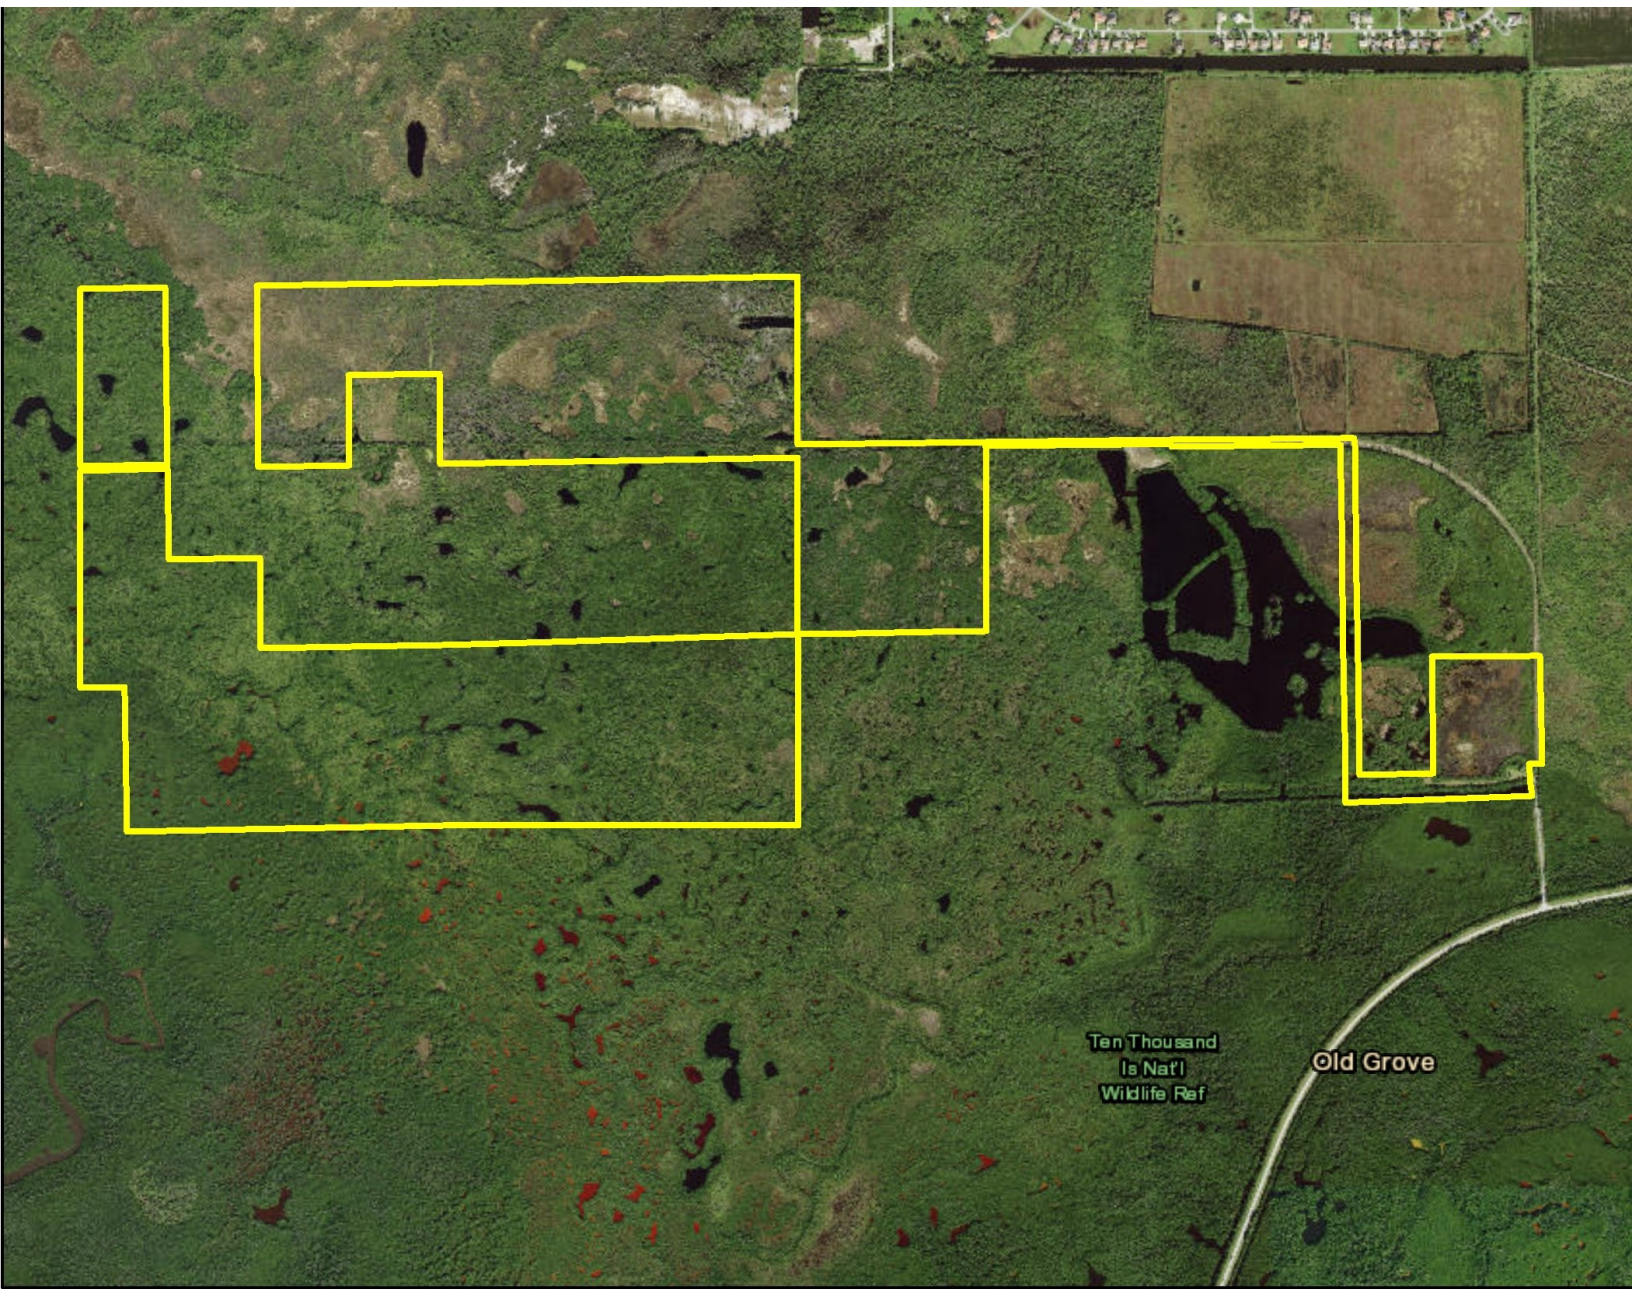

0 0.5 1 2 3
Miles

Pepper Ranch Preserve

- Preserve Trails
- Preserve Boundary
- Restrooms
- Camping

0

0.075
Miles

0.15

Red Root Preserve

- Preserve Trails
- ▭ Preserve Boundary

CONSERVATION
COLLIER

For
Protect and
Future Generations
www.ConservationCollier.com

0

0.5
Miles

1

Caracara Prairie Preserve

- Legend
- Preserve Trails
 - ▭ Preserve Boundary

CONSERVATION
COLLIER

For
Protect and
Future Generations
www.ConservationCollier.com

Shell Island Preserve

 Preserve Boundary

CONSERVATION
COLLIER

For
Protect and
Future Generations
www.ConservationCollier.com

0 0.5 1
Miles

McIlvane Marsh Preserve

 Preserve Boundary

Collier County

CONSERVATION COLLIER

For Present and Future Generations
www.ConservationCollier.com

Railhead Scrub Preserve

 Preserve Boundary

Triple H Preserve

 Preserve Boundary