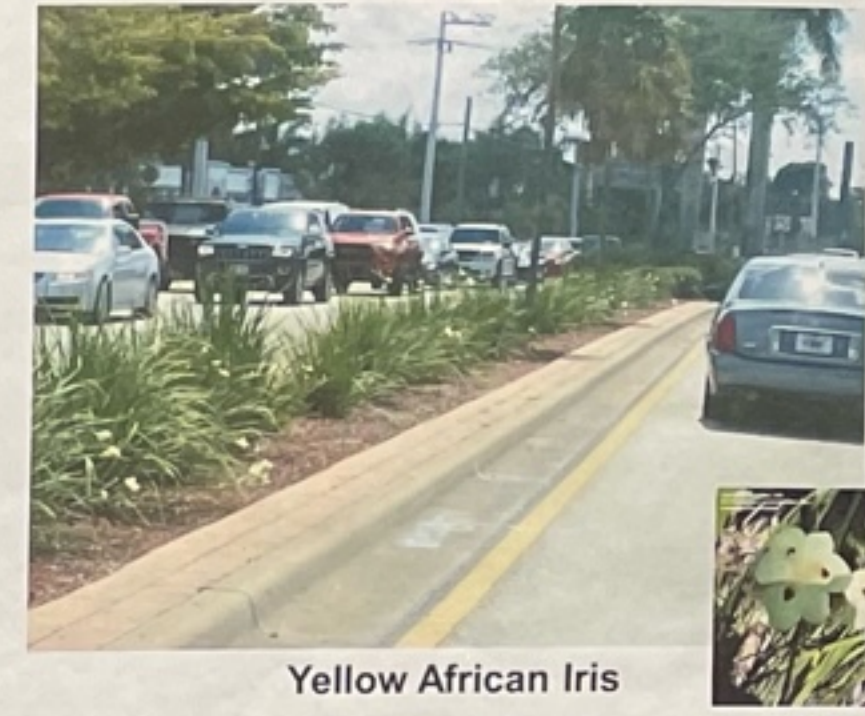

Diets bicolor

Yellow African Iris